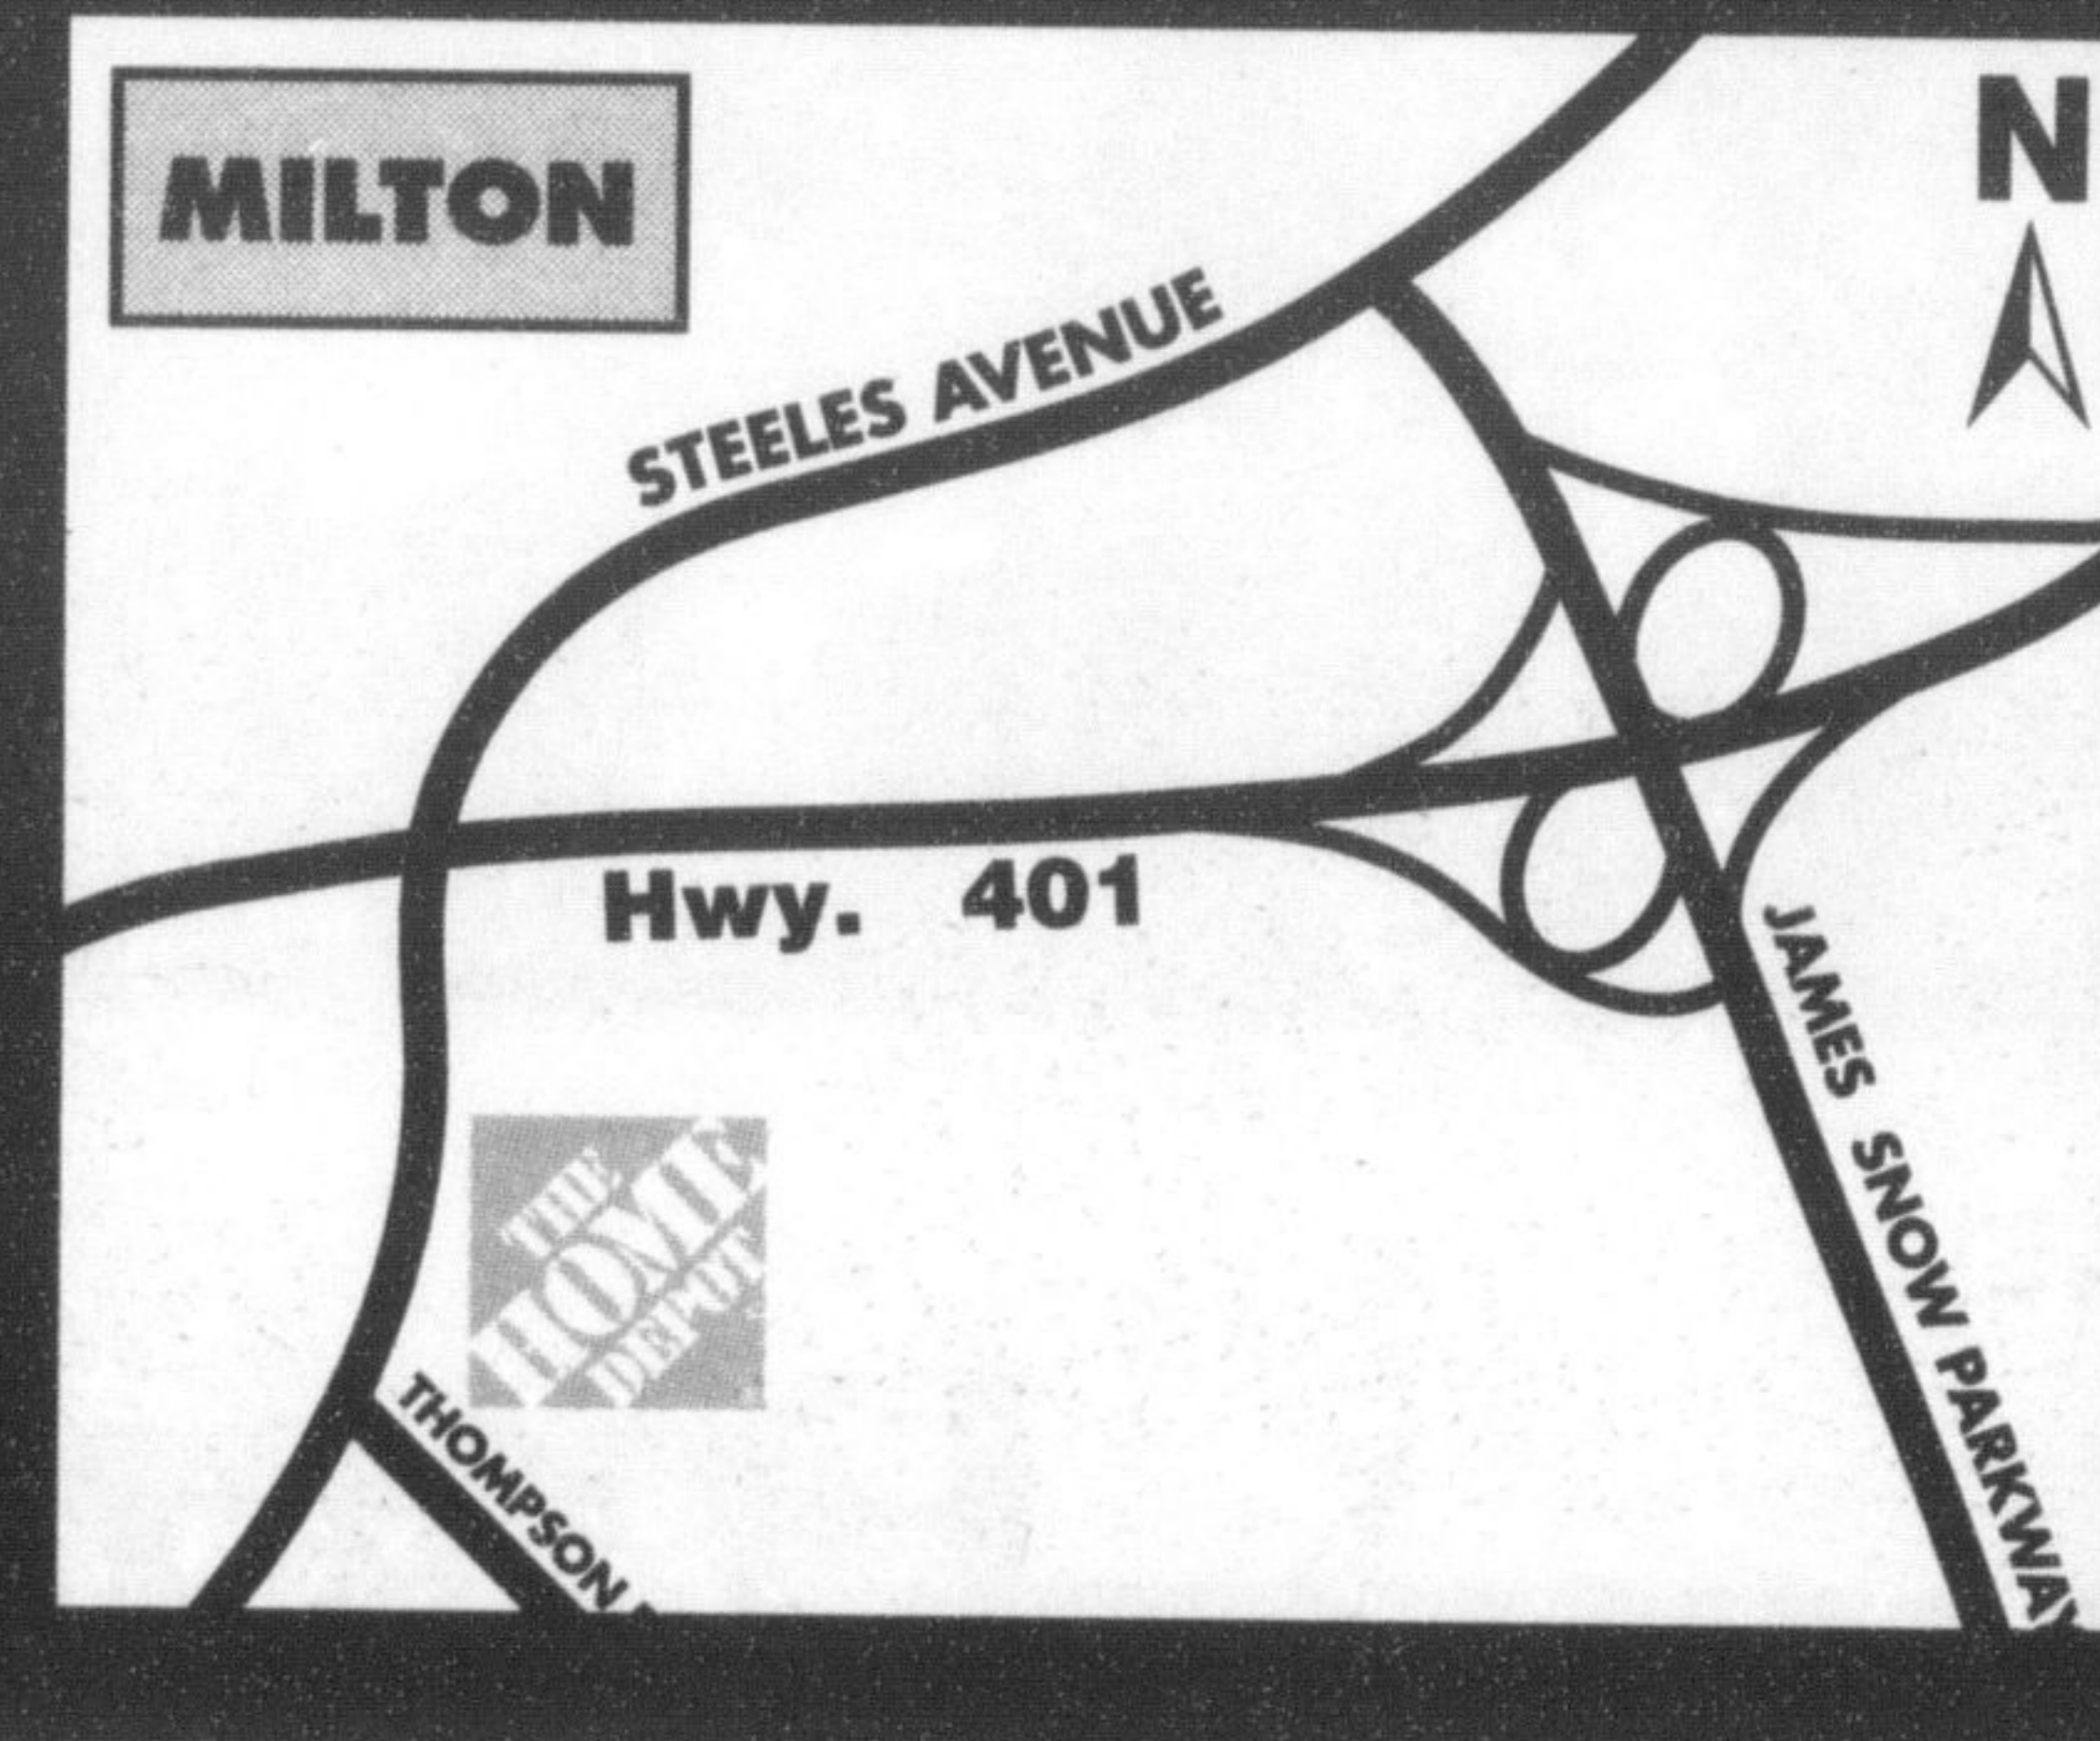

**1013 MAPLE AVENUE**  
**(905) 864-1200**

**STORE HOURS**

MON TO FRI: 7AM - 10PM

SAT: 7AM - 8PM

SUN: 8AM - 8PM

**DIRECTIONS:**

**From Toronto:**

Take Hwy. 401 west and exit 324 James Snow Parkway. Off the ramp turn right on to James Snow Parkway. Turn left on to Steeles Avenue. Make a left on to Thompson Road north. The Home Depot will be on your left.

**From Cambridge:**

Follow Hwy. 401 east to exit 324. Turn left on James Snow Parkway. Turn left on Steeles Avenue. Make a left on to Thompson Road north. The Home Depot will be on your left.

**THE HOME DEPOT** **INSTALLATION SERVICES**