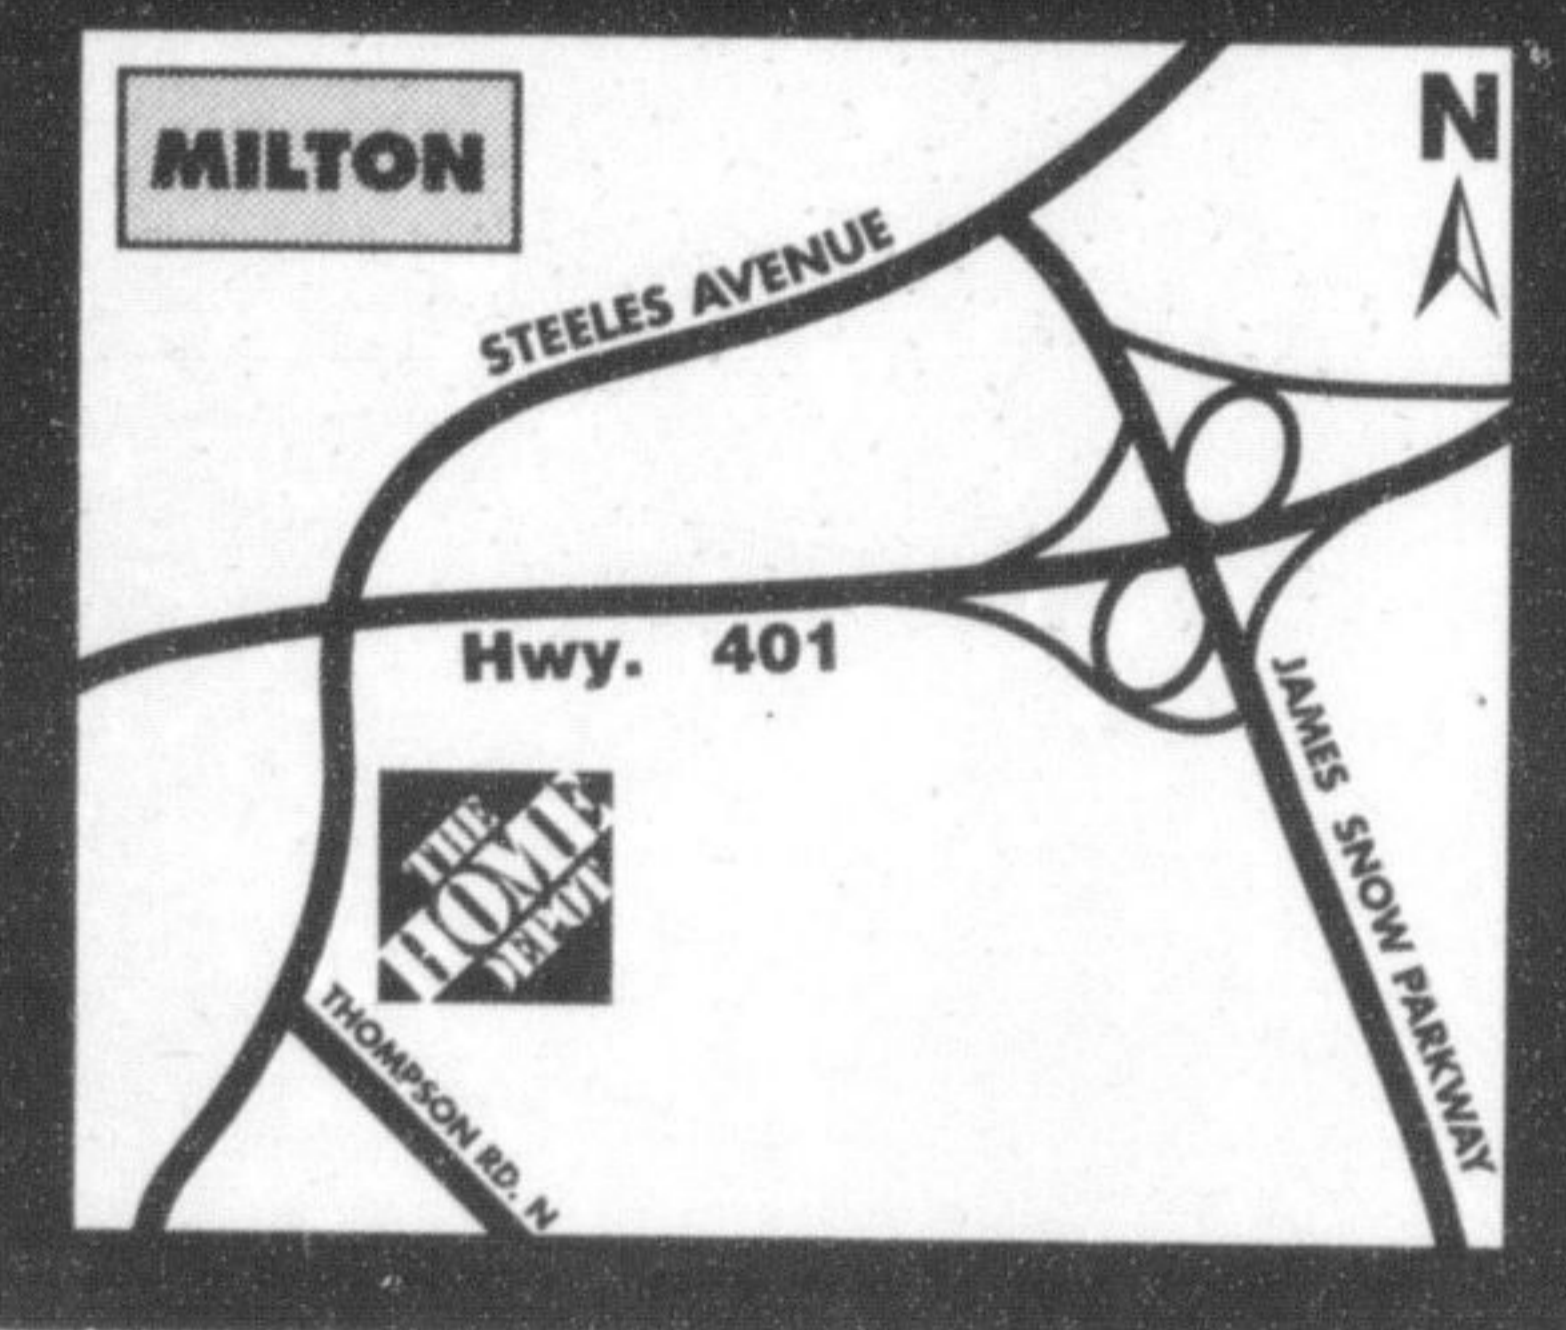

FREE
HOME DEPOT
TAPE MEASURE

1013 MAPLE AVENUE
(905) 864-1200

STORE HOURS

MON TO FRI: 7AM – 10PM
SAT: 7AM – 8PM
SUN: 8AM – 8PM

DIRECTIONS:

From Toronto:

Take Hwy. 401 west and exit 324 James Snow Parkway. Off the ramp turn right on to James Snow Parkway. Turn left on to Steeles Avenue. Make a left on to Thompson Road north. The Home Depot will be on your left.

From Cambridge:

Follow Hwy. 401 east to exit 324. Turn left on James Snow Parkway. Turn left on Steeles Avenue. Make a left on to Thompson Road north. The Home Depot will be on your left.

NO PAYMENTS, NO INTEREST FOR 6 MONTHS*