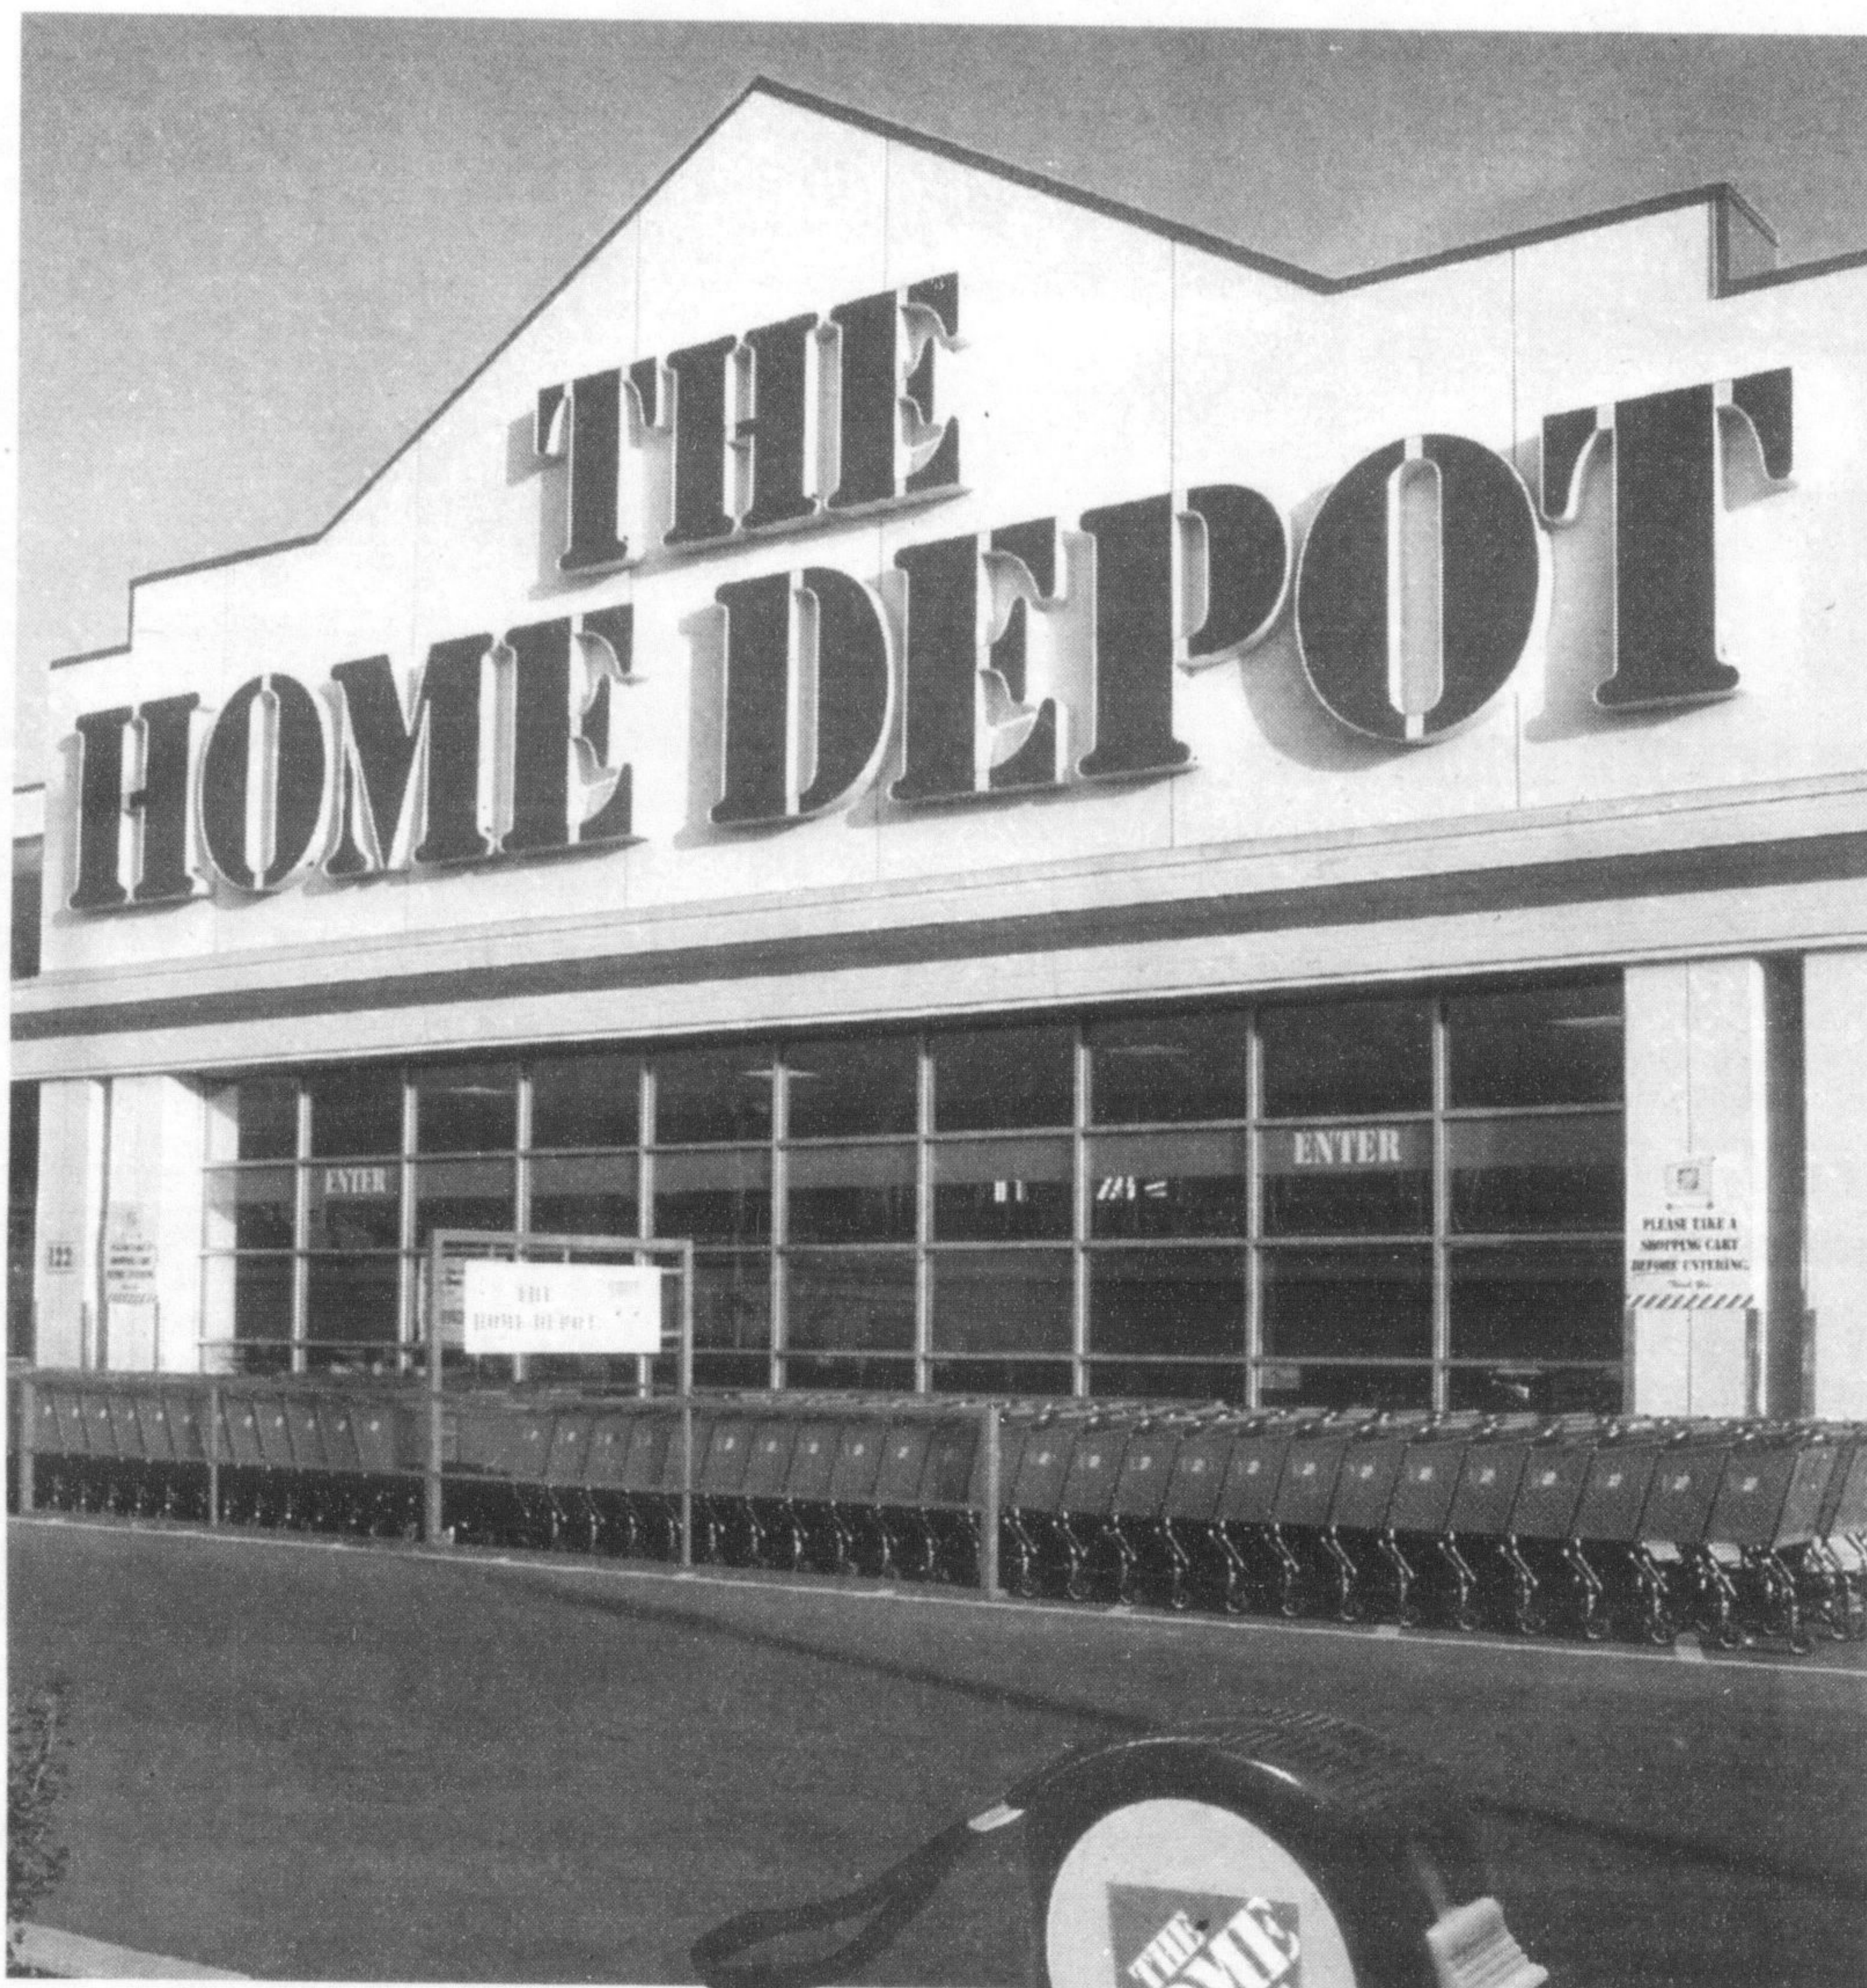

THE HOME DEPOT IS MORE THAN JUST A STORE

WE'RE COMMITTED TO BUILDING BETTER COMMUNITIES

The Home Depot is focused on helping communities solve challenges in areas such as affordable housing, youth risk, the environment and disaster preparedness and relief.

We provide product, monetary donations and thousands of volunteer hours to the communities where we live and work.

EACH DAY, FROM
**THURSDAY JANUARY
19TH TO SUNDAY
JANUARY 22ND, 2006**
THE FIRST 200
CUSTOMERS
WILL RECEIVE A

FREE
HOME DEPOT
TAPE MEASURE

1013 MAPLE AVENUE
(905) 864-1200