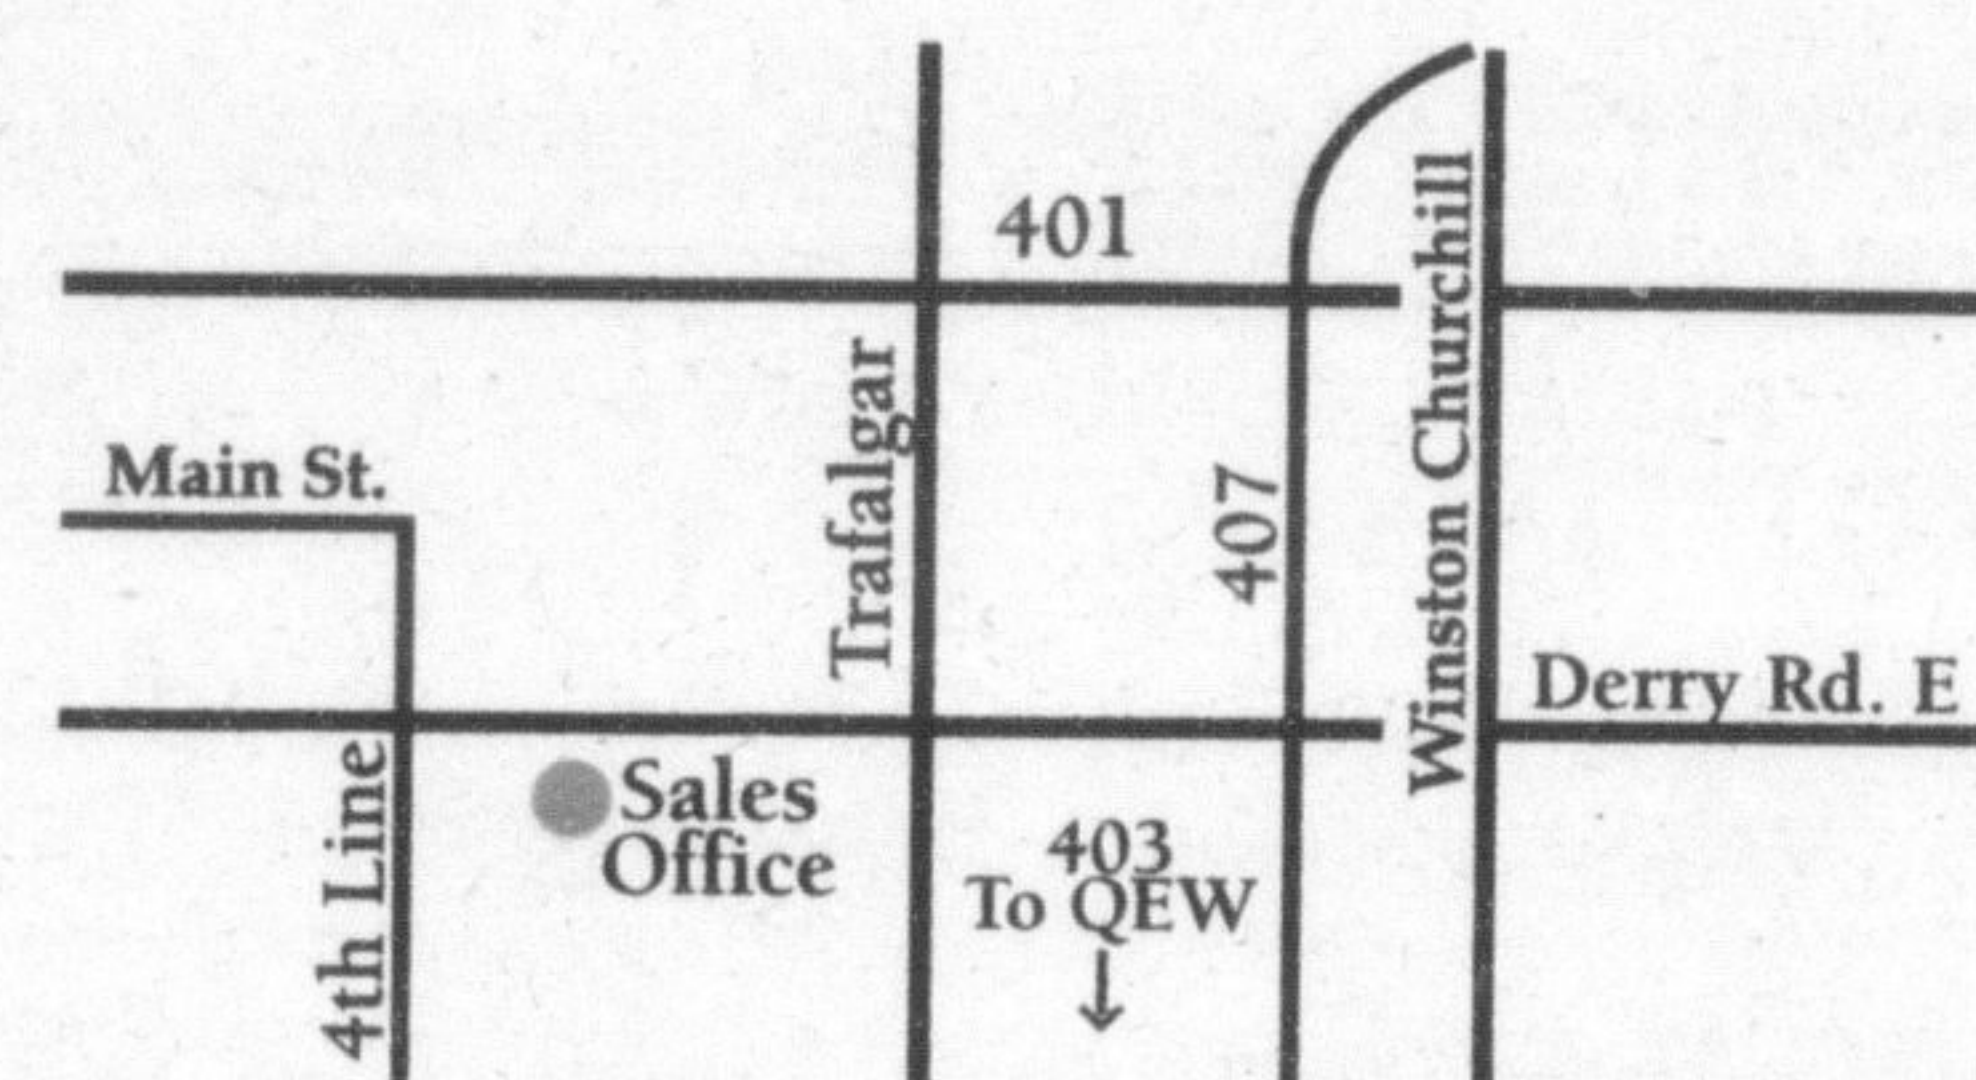

MILTON *~* HAWTHORNE VILLAGE

This Weekend, Two New Towns Come To Town!

NEW TOWNHOME DESIGNS OPEN THIS WEEKEND.

Main Street Townhome in Hawthorne Village

Two new contemporary townhome styles will soon be available in Hawthorne Village, including a special collection of Main Street Townhomes, where you can live and work. Also look for our new selection of 36' WideLot™ Homes and Semi-detached WideLot™ designs, available soon.

Main Street Townhomes From \$238,990
WideLot™ Townhomes From \$219,990

COMING SOON
New 36' WideLot™ Homes &
WideLot™ Semi's

Main Street Townhome, The Ashbury 'A',
1,585 Sq.Ft. \$238,990

WideLot™ Townhome, The Bolton 'A',
1,275 Sq.Ft. \$227,990