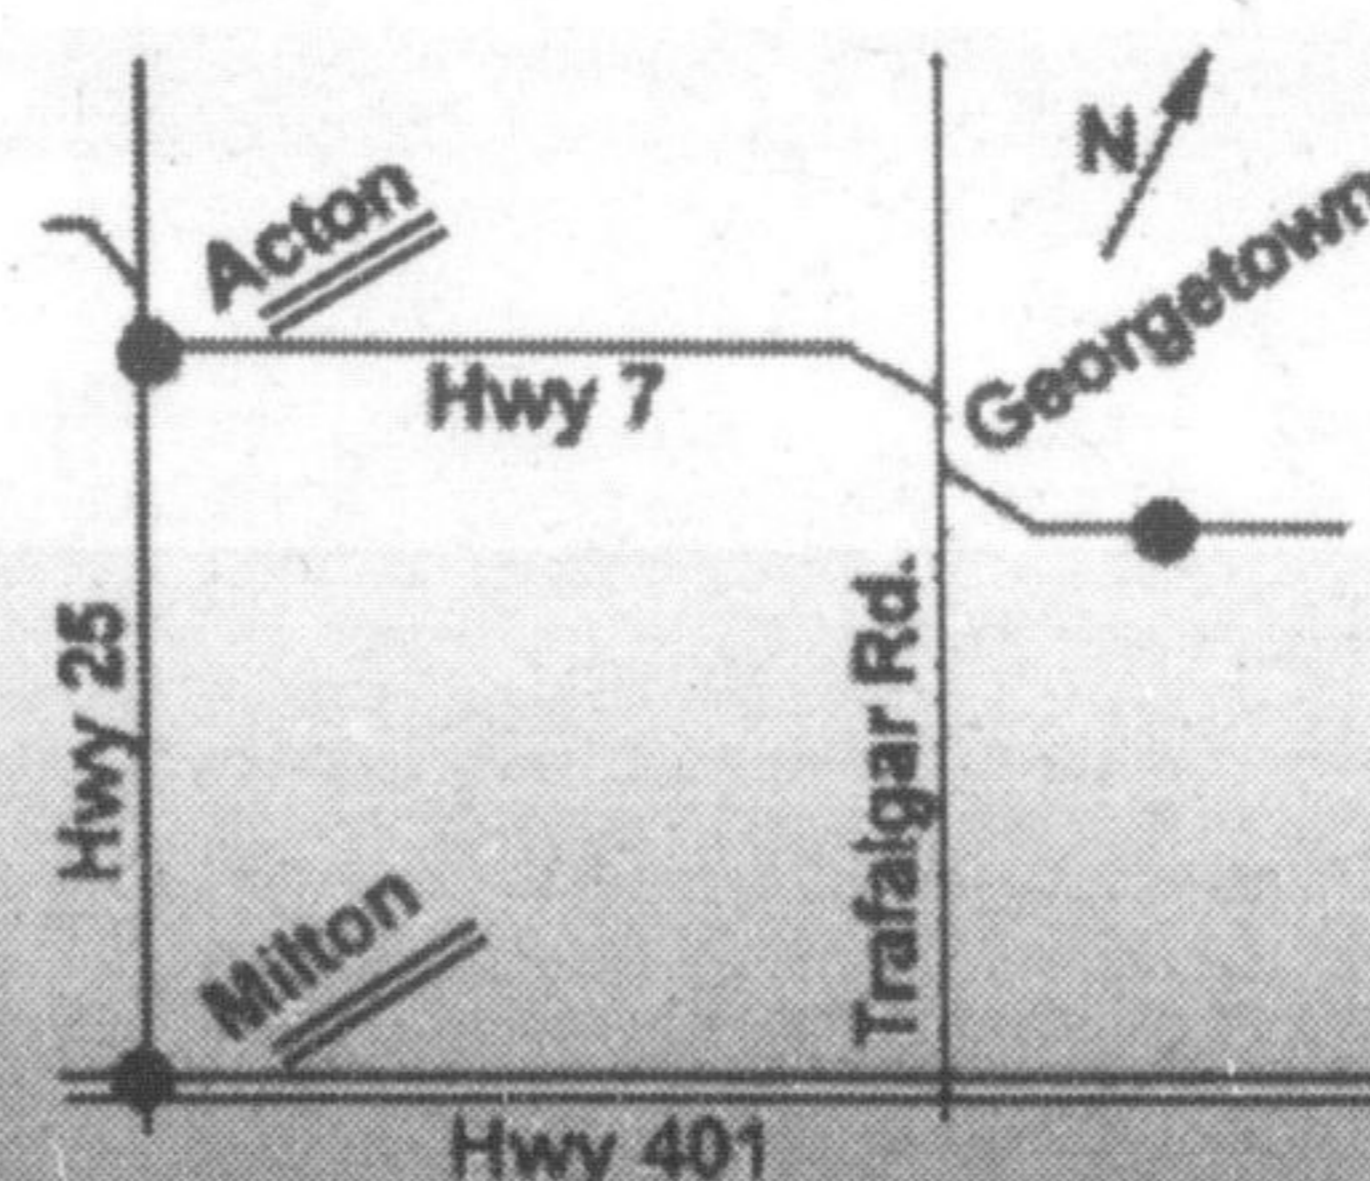

357 Queen St., ACTON  
519-853-0200  
info@achillesmazda.ca

Try Our New Toll-Free Number 1-(866)-620-3248

From Downtown Milton... To Achilles Mazda... It's Only

18.3 Kilometers

19.7 Minutes

90.9 Furlongs

11.4 Miles

20013.1 Yards

909.7 Chains

60039.4 Feet

18300 Meters

No matter how you measure it, let Achilles Mazda show you why it's "Worth the Drive".

New Vehicles | Pre-Owned | Parts | Service