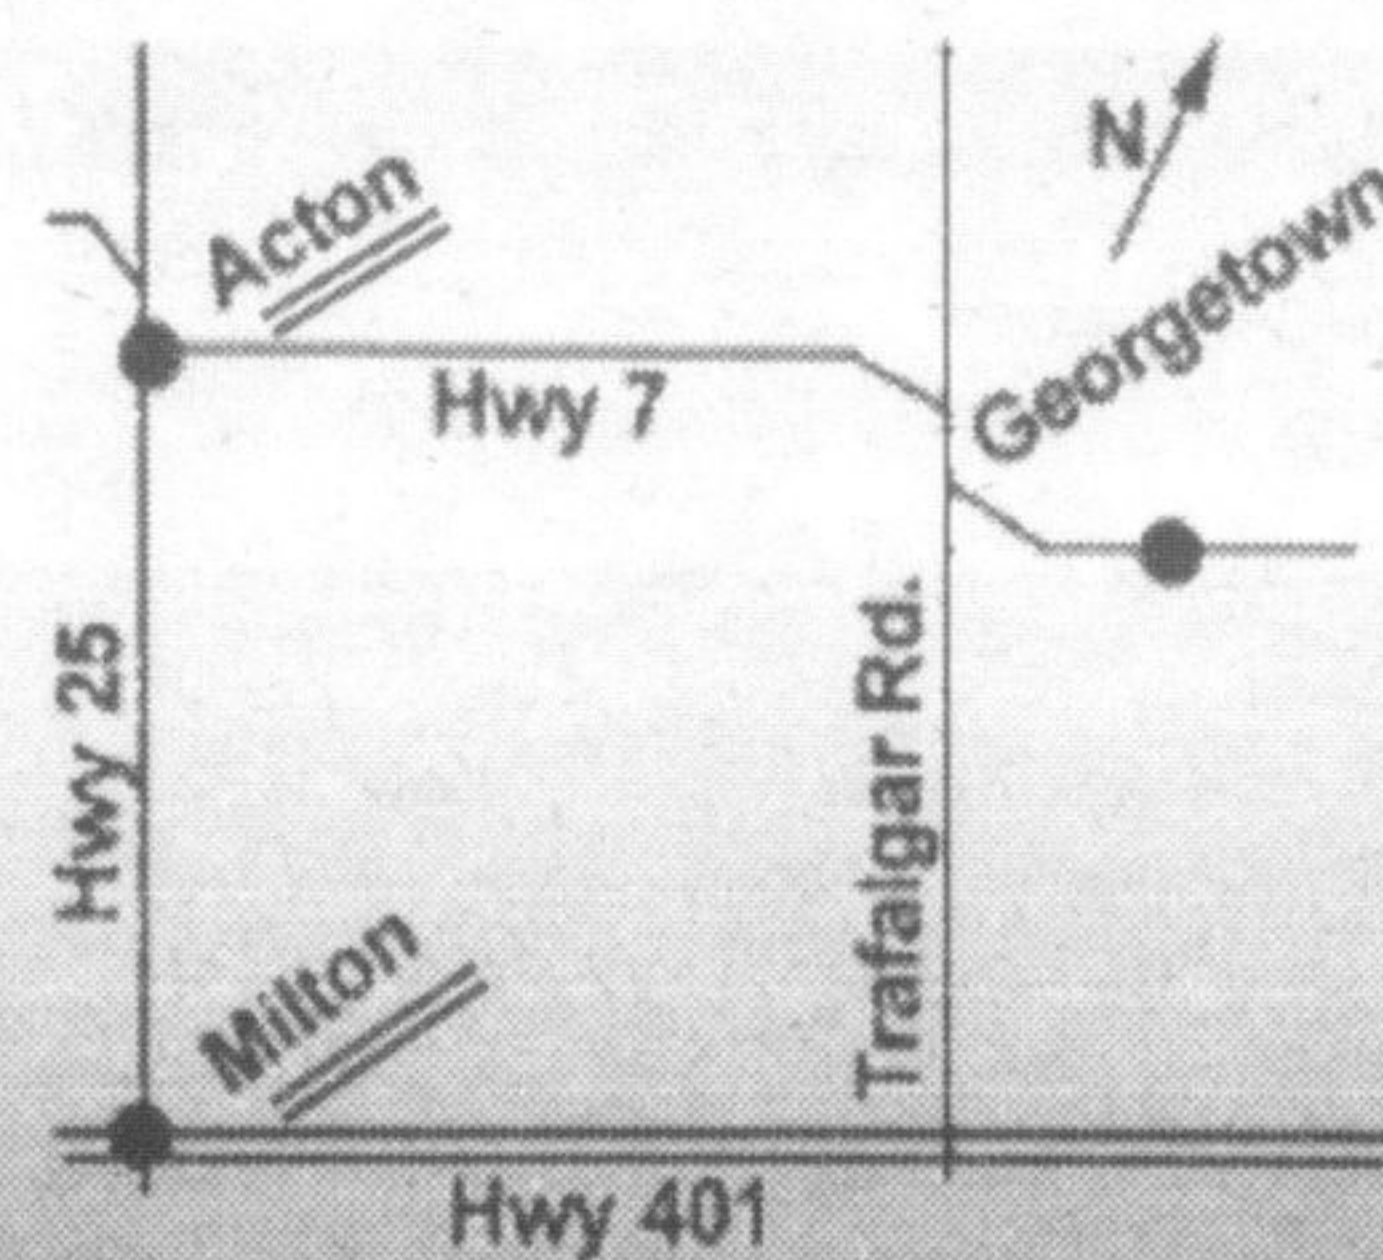

90.9 Furlongs

11.4 Miles

20013.1 Yards

909.7 Chains

60039.4 Feet

18300 Meters

No matter how you measure it, let Achilles Mazda show you why it's "Worth the Drive".

New Vehicles | Pre-Owned | Parts | Service