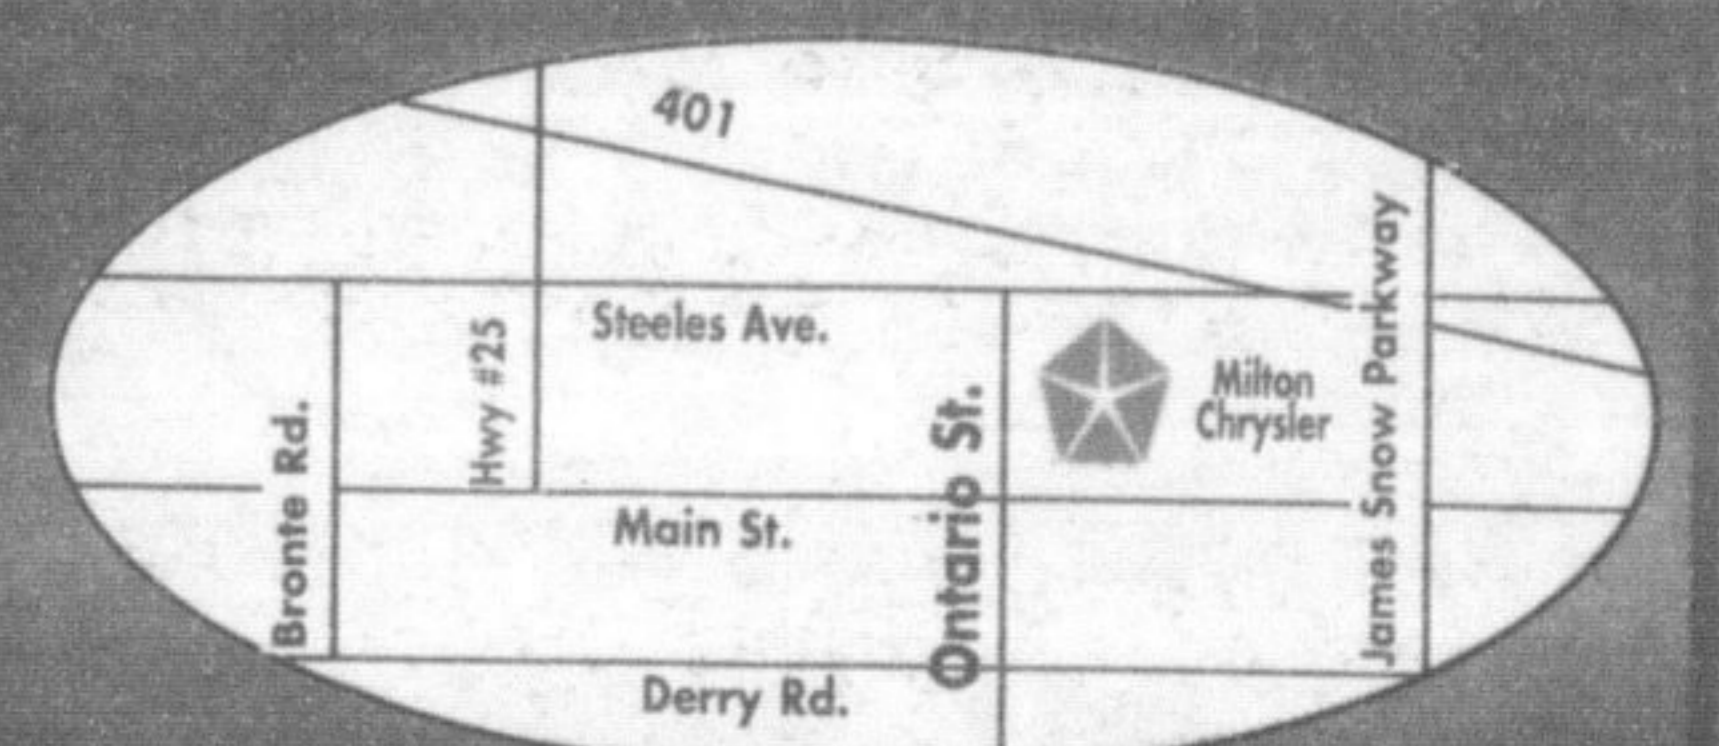

One block north of Zellers

#Based on 2004 year-end SSI results for our dealer group, verified by Daimler Chrysler Canada. *Cash Sale Price includes FDA (factory to dealer allowance), add for applicable freight, admin fee, taxes & license fee. Door Crasher specials are one only. Special finance/leased rates are mutually exclusive and may not be combined and are available in lieu of FDA. †Former daily rental cash price plus admin fee, applic. taxes & licence one only. See dealer for details.