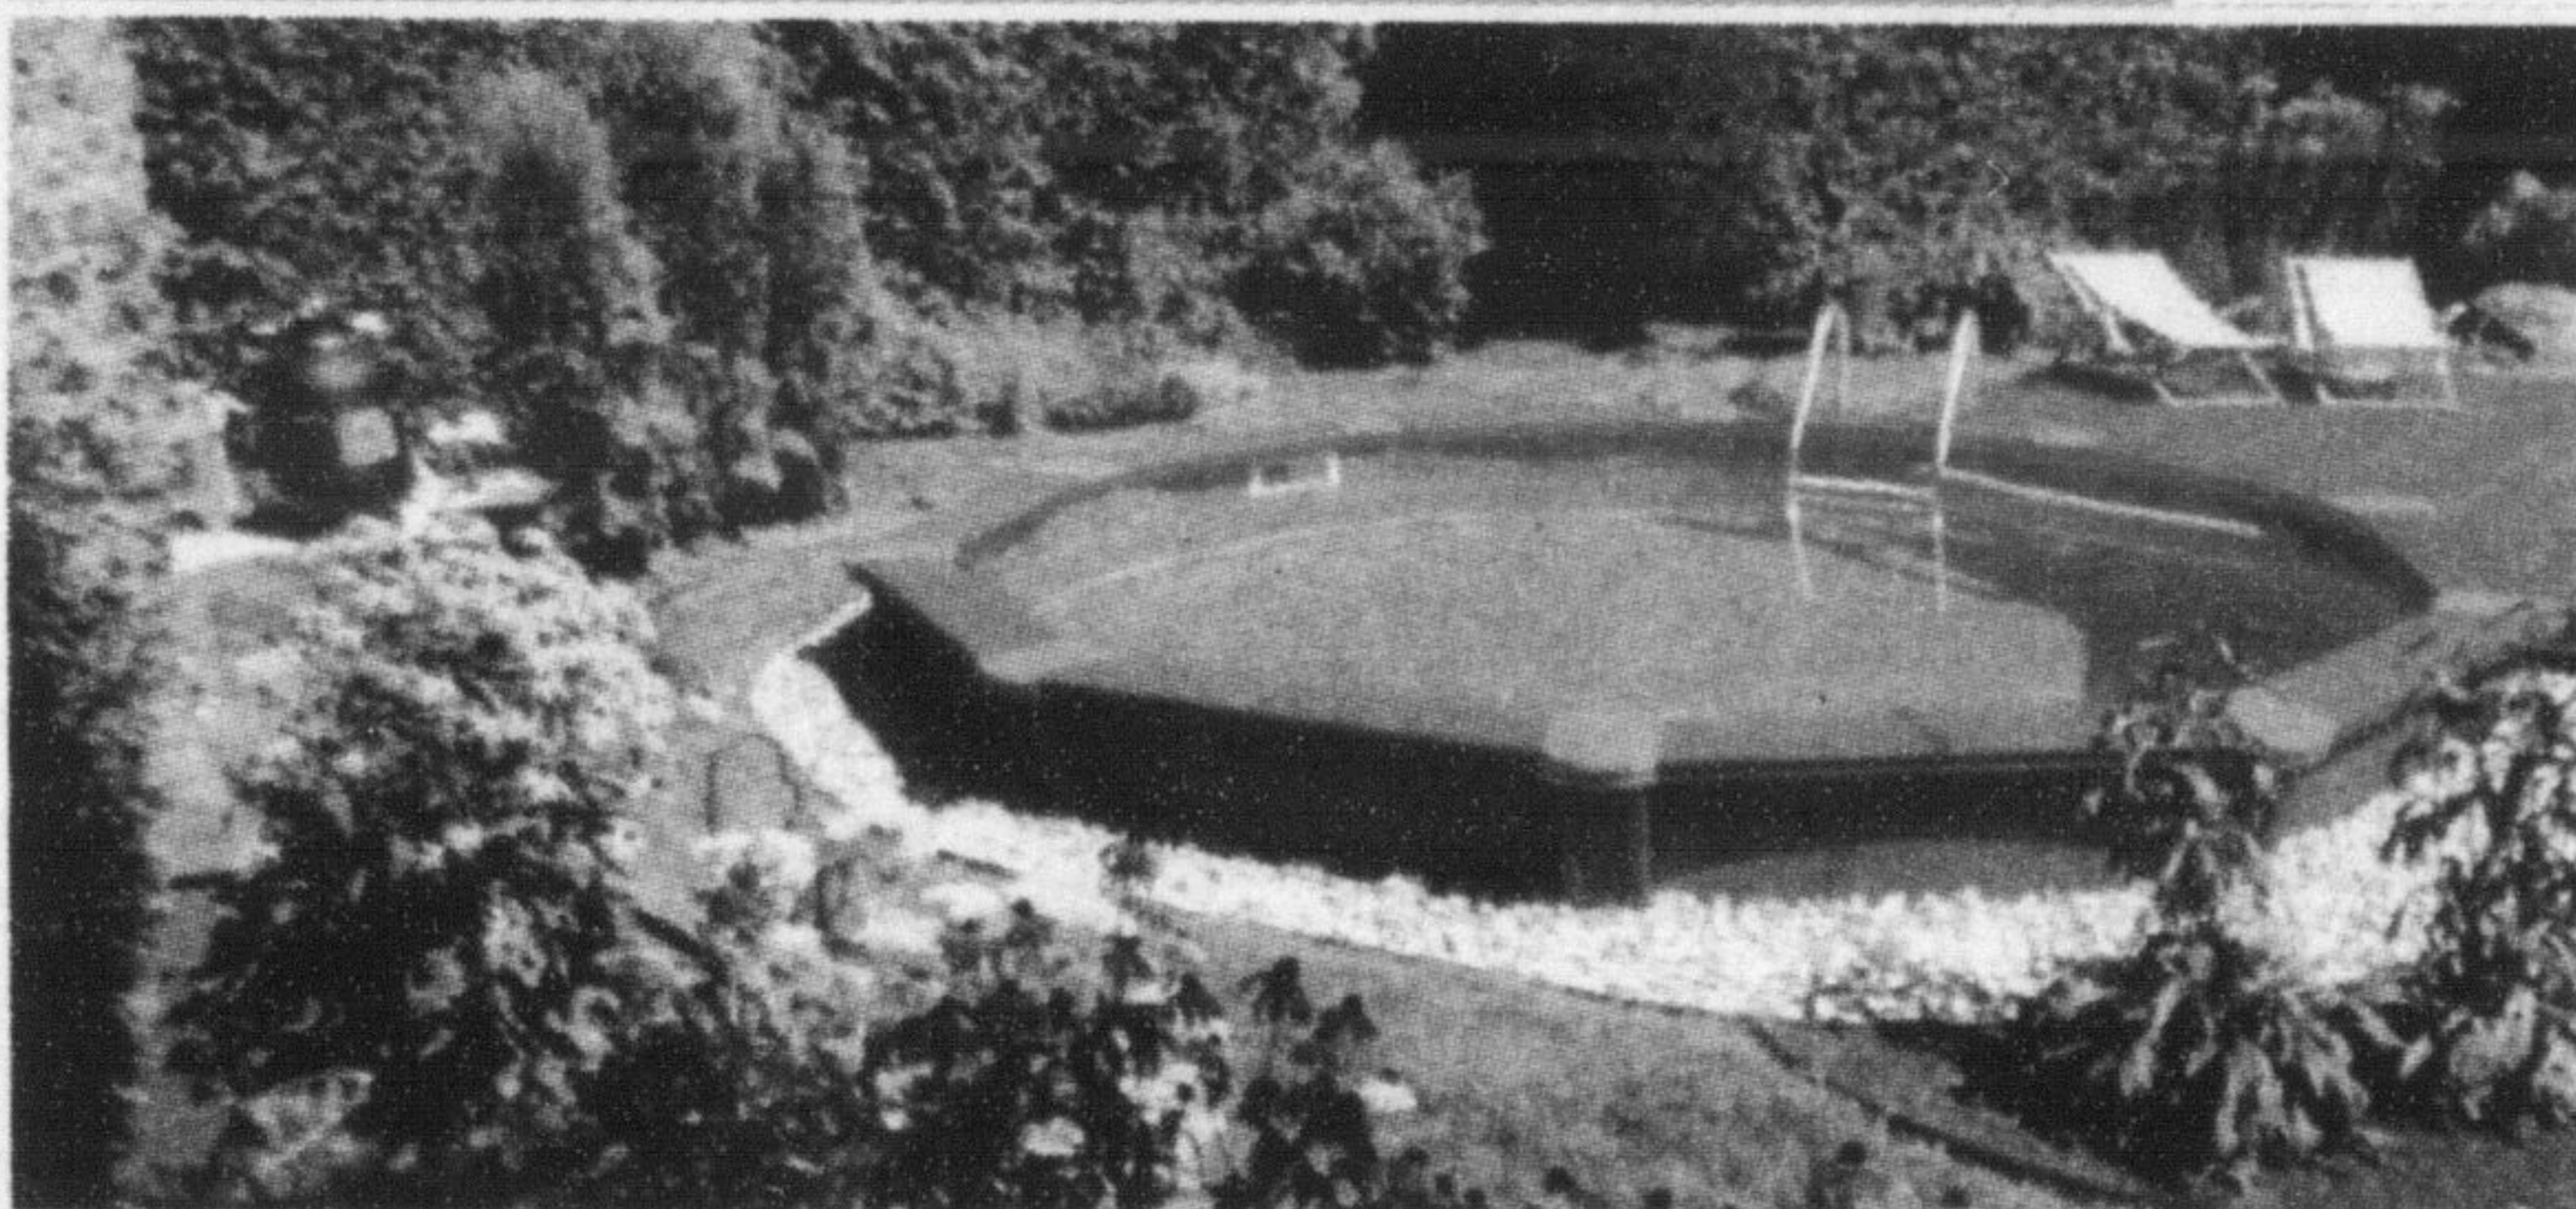

Pool Opening Seminar

To our 24th Annual **FREE**

**Wednesday, April 20,
7:30 p.m.**

This seminar will again be held in our showroom. The store will be open only to those in attendance where you can take advantage of our fabulous ONE NIGHT ONLY SPECIALS.

**INTRODUCING
YOUR NEW ABOVE
GROUND AND
SEMI-INGROUND
POOL...**

Whether you choose an oval or round shape, or prefer the above-ground to the semi-inground design, whether it is integrated or not into your deck, your new Amazone pool will add a touch of finesse and elegance to your garden.