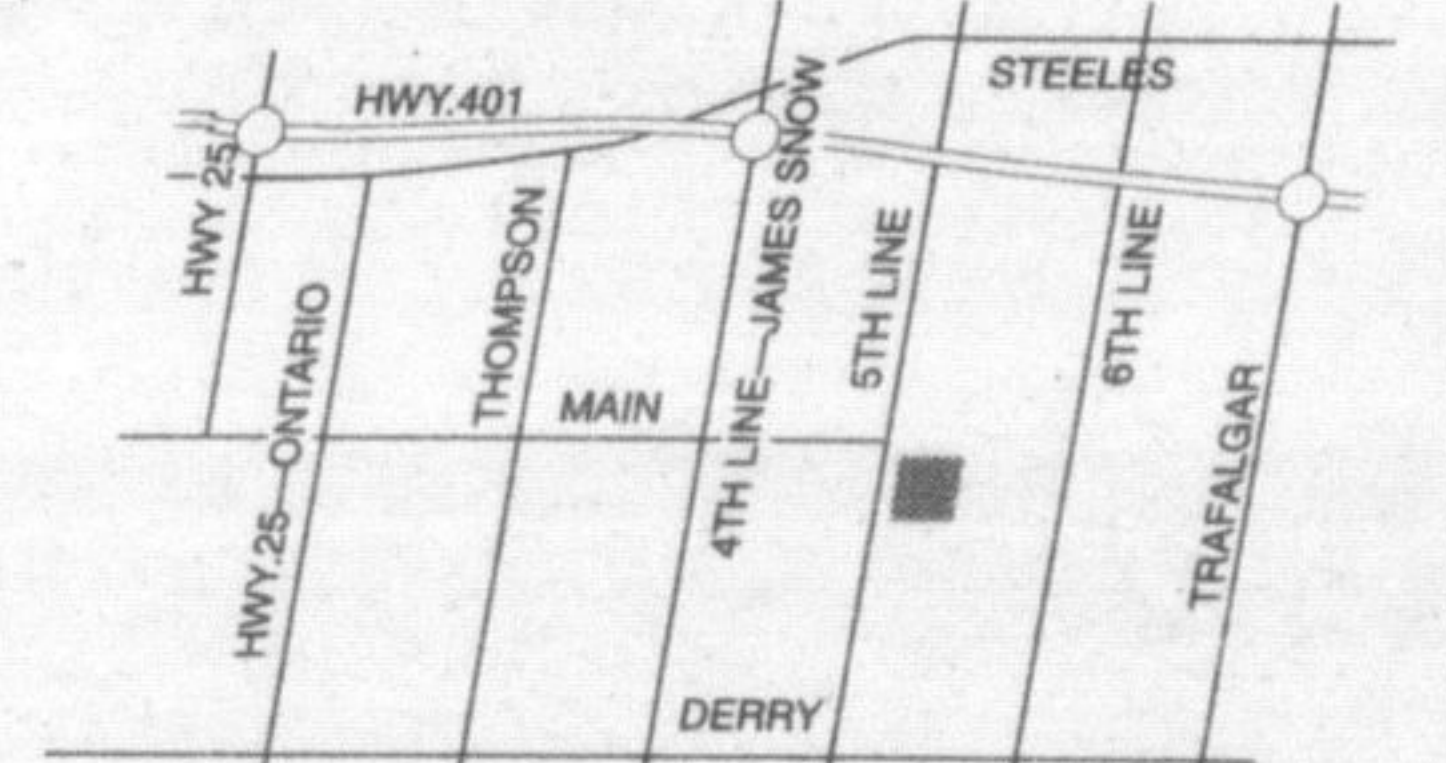

905-876- 4100

HOURS: Monday to Friday: 7-7
Saturday: 9-7 • Sunday: 10-5

Your Town and Country Gardening Centre