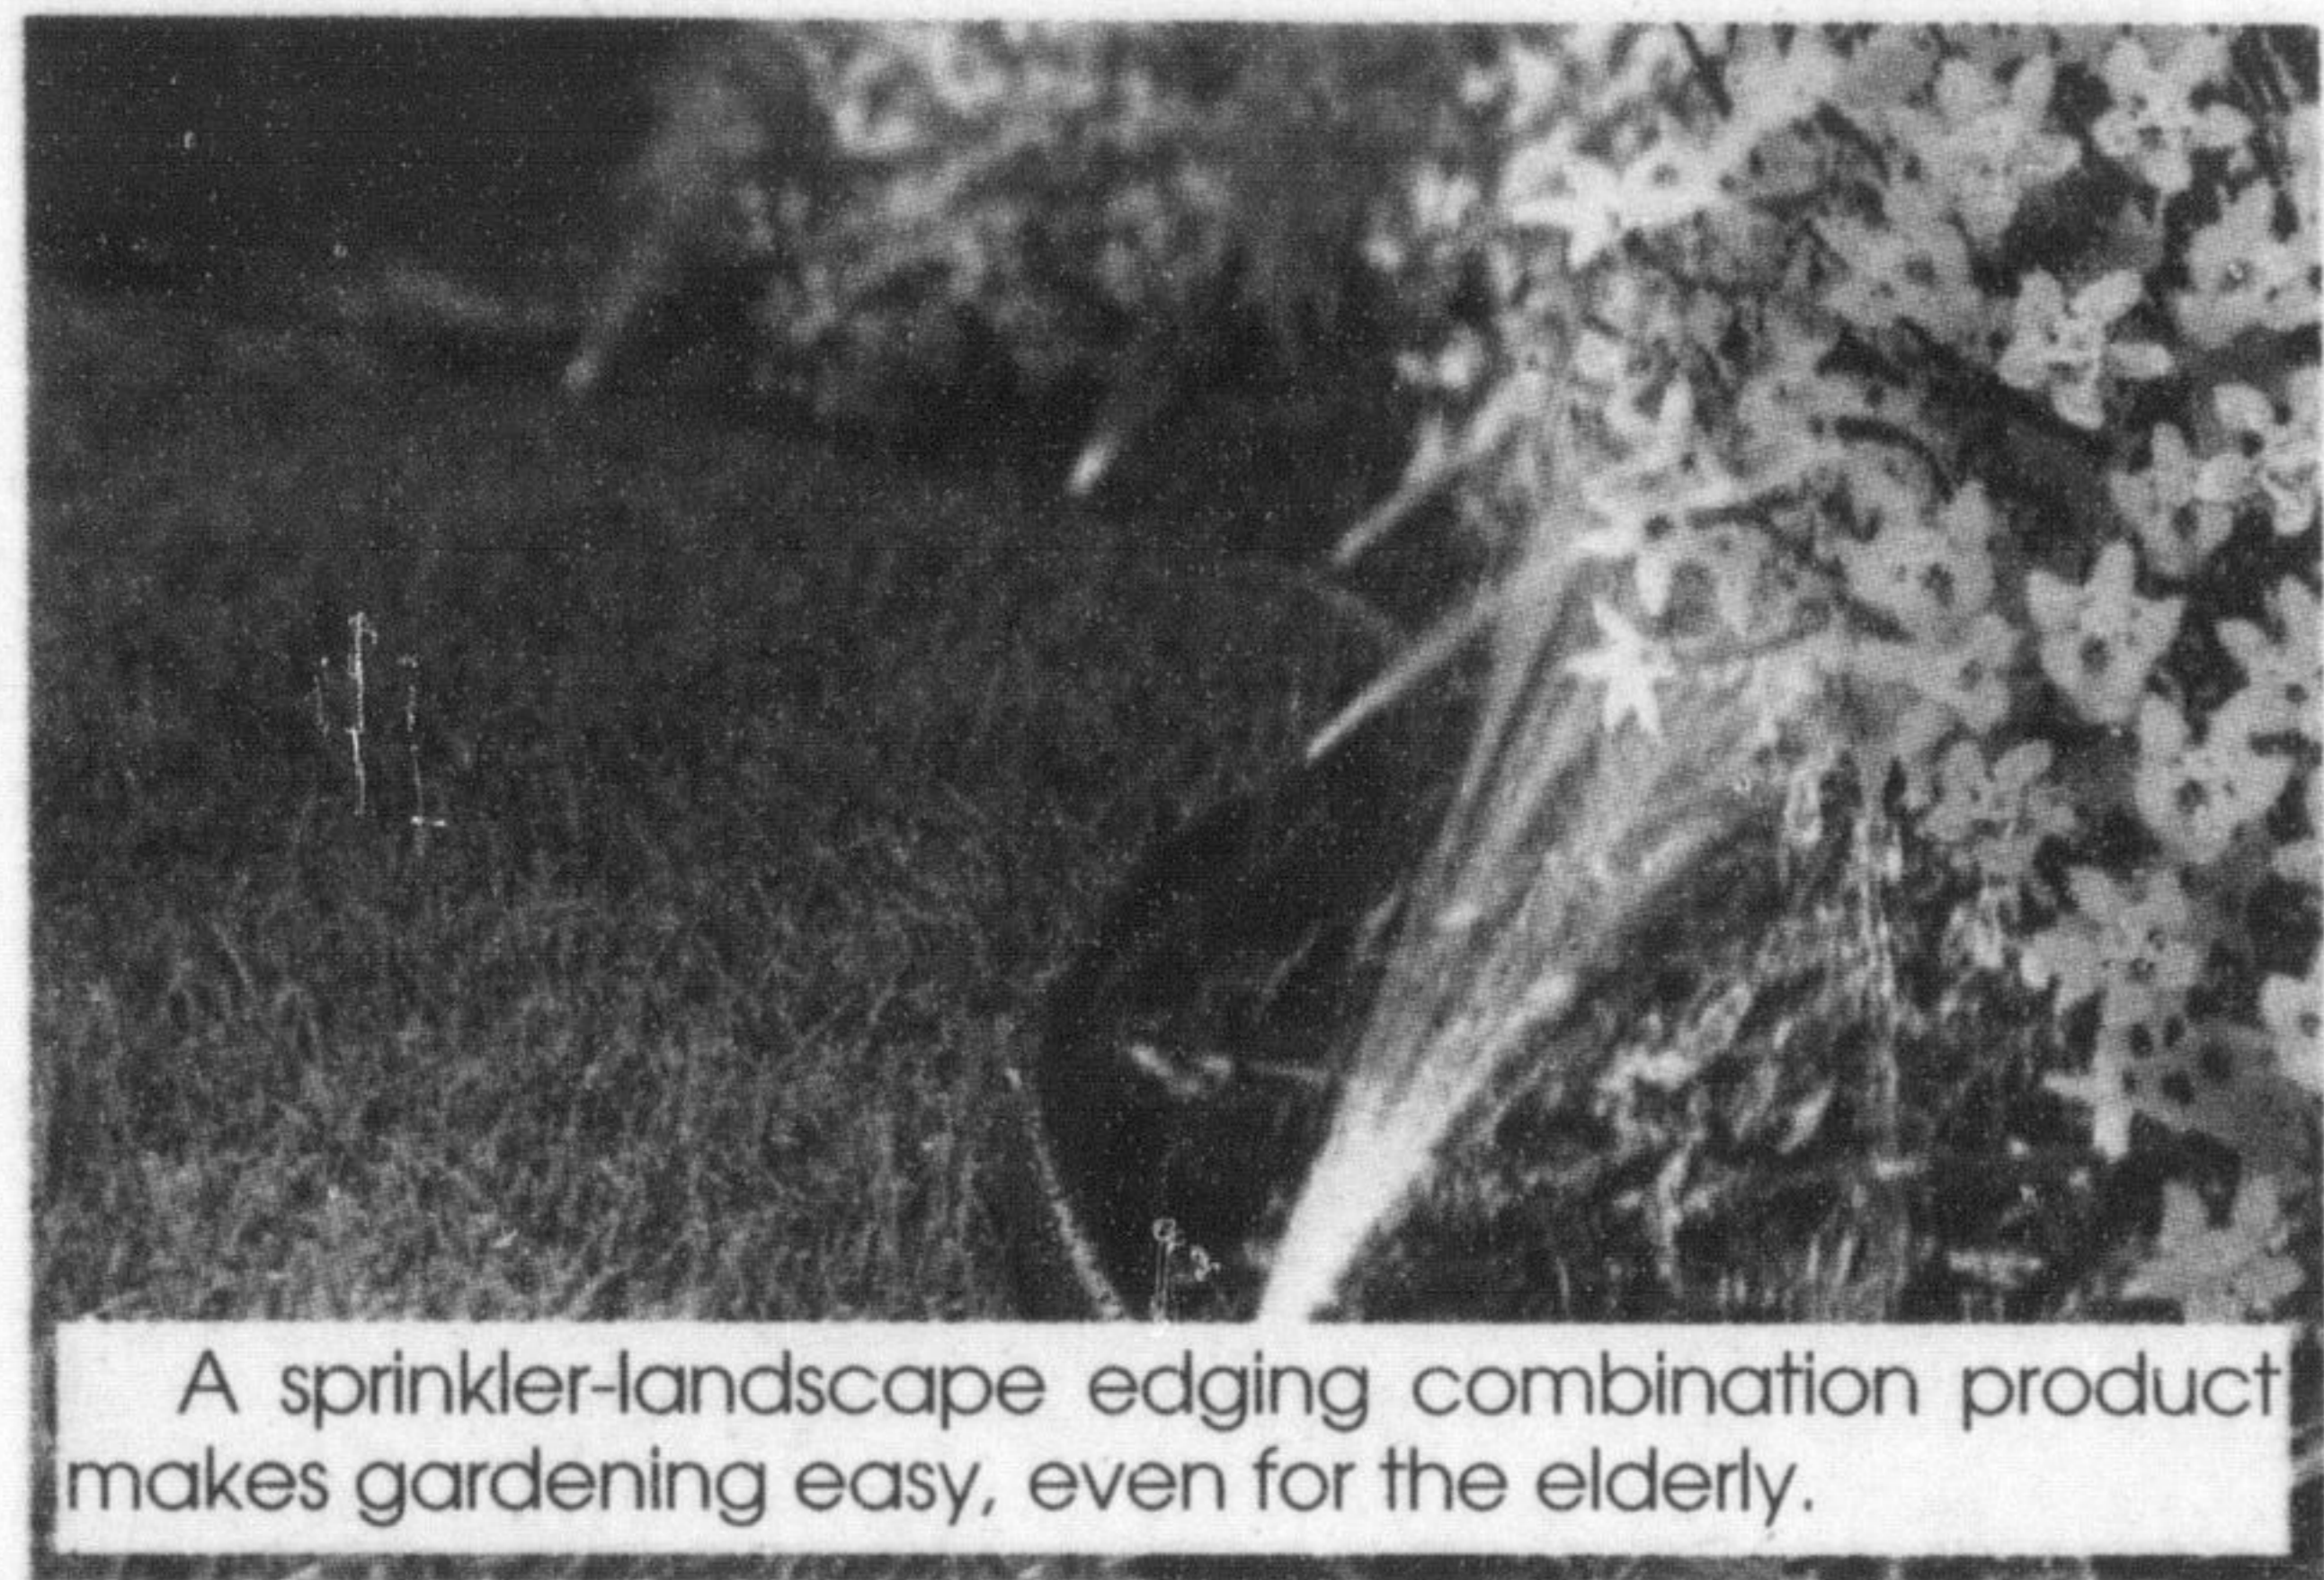

A sprinkler-landscape edging combination product makes gardening easy, even for the elderly.

The biggest benefits of Hydro-Edge are convenience and water conservation. "Not having to drag a soaker hose through your flower garden that you have spent a lot of time (not to mention money) creating will make this product successful," says Abbott. "With all of the drought that the world has today, this product allows you to have beautiful gardens and help the environment at the same time."

Because of a mother's love for gardening and her son's love for his mother, a product was born that will save gardeners' time and energy.

For more information, log on to www.easycardener.com, and check out the new products showcase. Hydro-Edge can be found at retail stores, hardware stores, and garden centers around the country, or by calling 1-800-EASY-INC.

OUR MARCH Thank You Special

WE WOULD LIKE TO THANK ALL OF OUR VALUED CUSTOMERS FOR YOUR CONTINUED LOYALTY AND SUPPORT.

Cool phones and great rates.

NOW THRU THE END OF MARCH

COME IN AND MENTION THIS AD AND RECEIVE A LEATHER CASE OR CAR CHARGER AT 50% OFF!

EVEN BETTER!!

COME IN FOR A NEW ACTIVATION AND RECEIVE A LEATHER CASE OR CAR CHARGER AT NO CHARGE!

COMMUNICATION ZONE INC

TELUS
mobility™

420 MAIN ST. EAST, MILTON, ONTARIO
905-875-9100
(CORNER OF MAIN & ONTARIO)

YOUR ROOF IS ABOUT TO LEAK, DON'T WAIT!

Lifetime Roof at last years prices & don't pay until spring. Additional discounts if you qualify as a showcase home.

The World's Largest Permanent Roofing Manufacturer & Installation Company has developed a new permanent shake to go with our already popular permanent shingle and tile roofing systems.

We are looking now for a limited number of homes in your area to showcase this amazing new product in advance of our upcoming advertising campaign.

Be the first in your neighbourhood and receive a HUGE SAVINGS.

Upgrade your home with a beautiful metal roof

Ontario's only Lifetime **Written** Non-prorated **Labour** and Material Warranty.

Be the show home of your area. **NO MONEY DOWN. FINANCING O.A.C.**

Factory Direct

Ask for Margaret AFTER HOURS & WEEKENDS
1-888-999-6902 1-877-722-2212