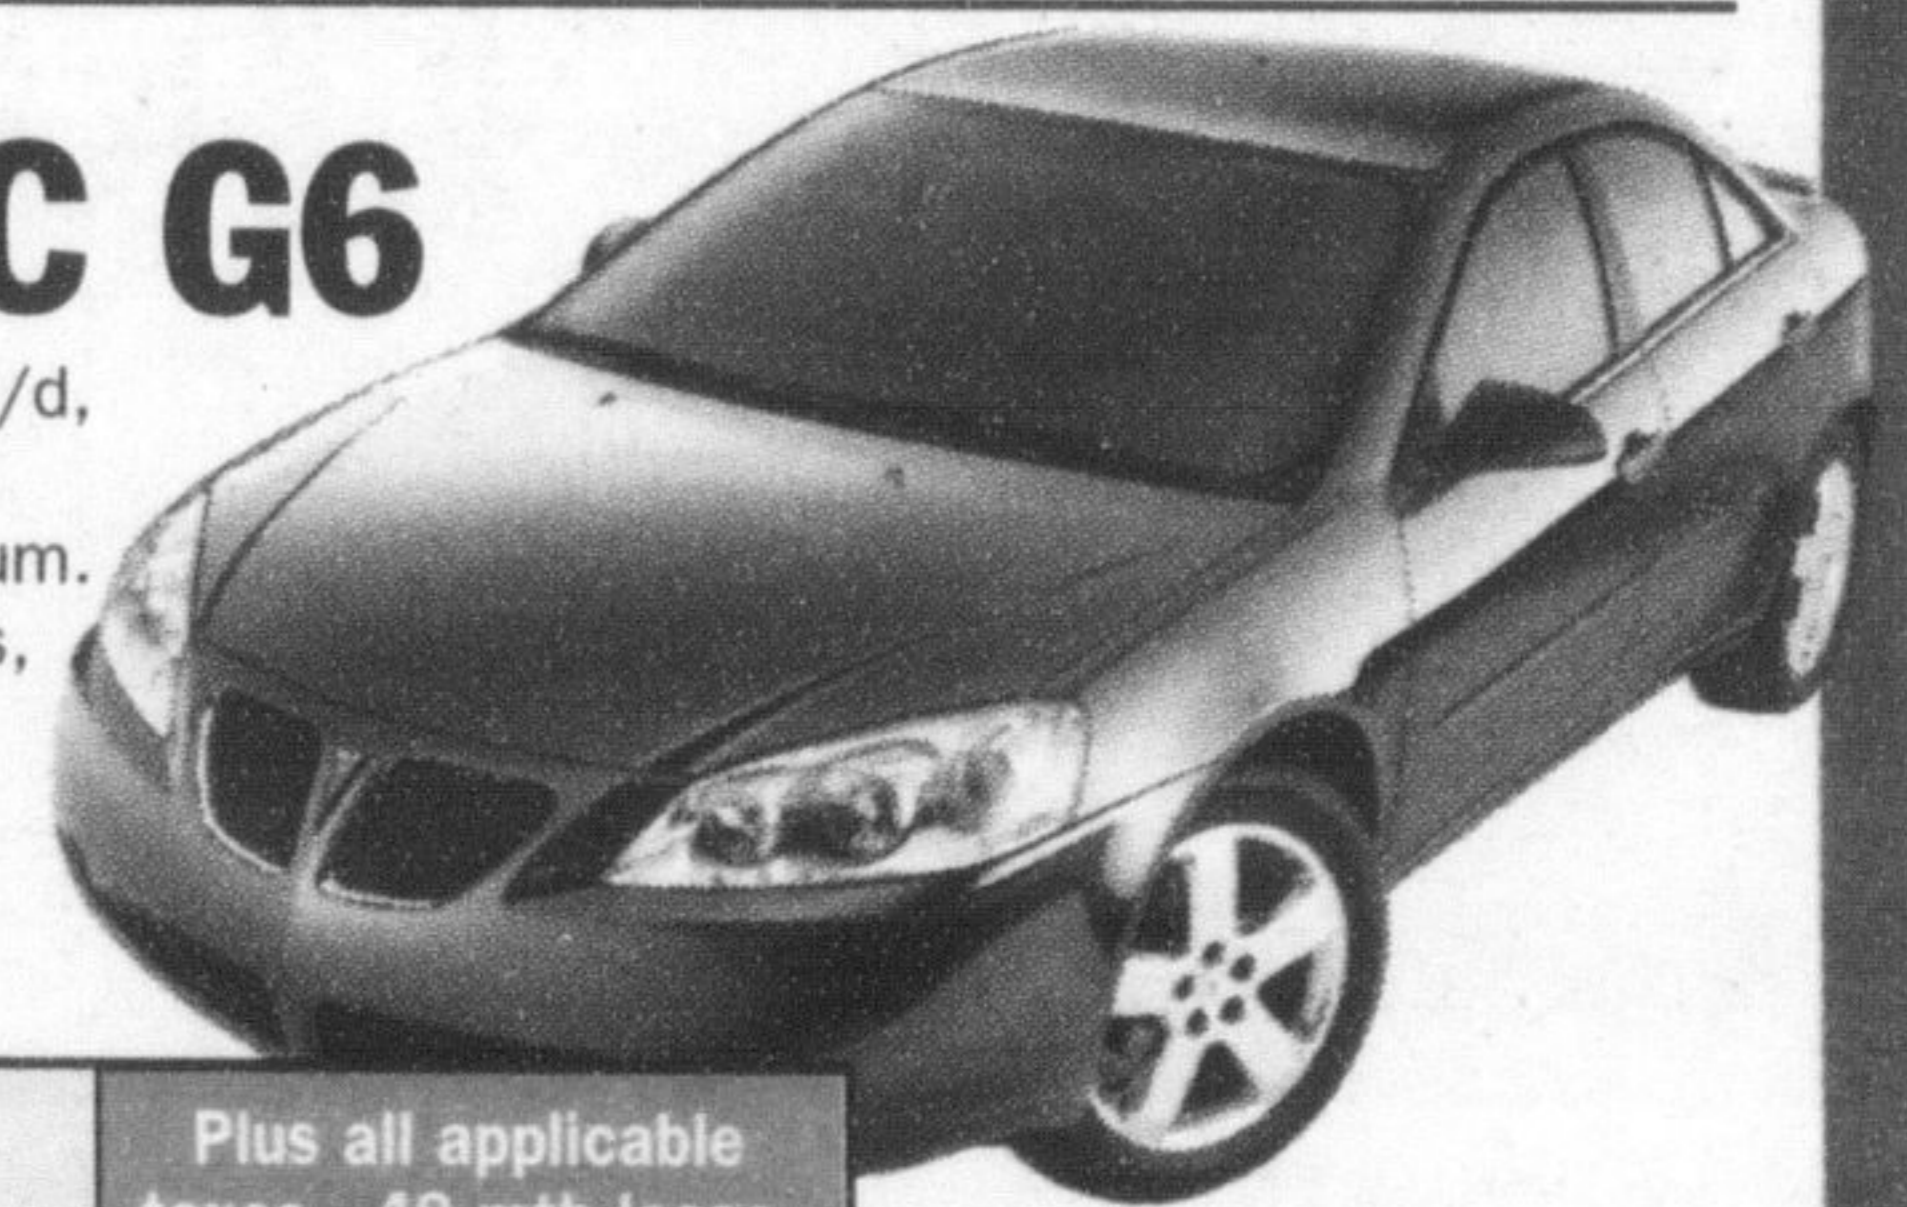

LEASE FROM ONLY **$329***/mth

Plus all applicable
taxes. 48 mth lease.
O.A.C. No Security
Deposit.