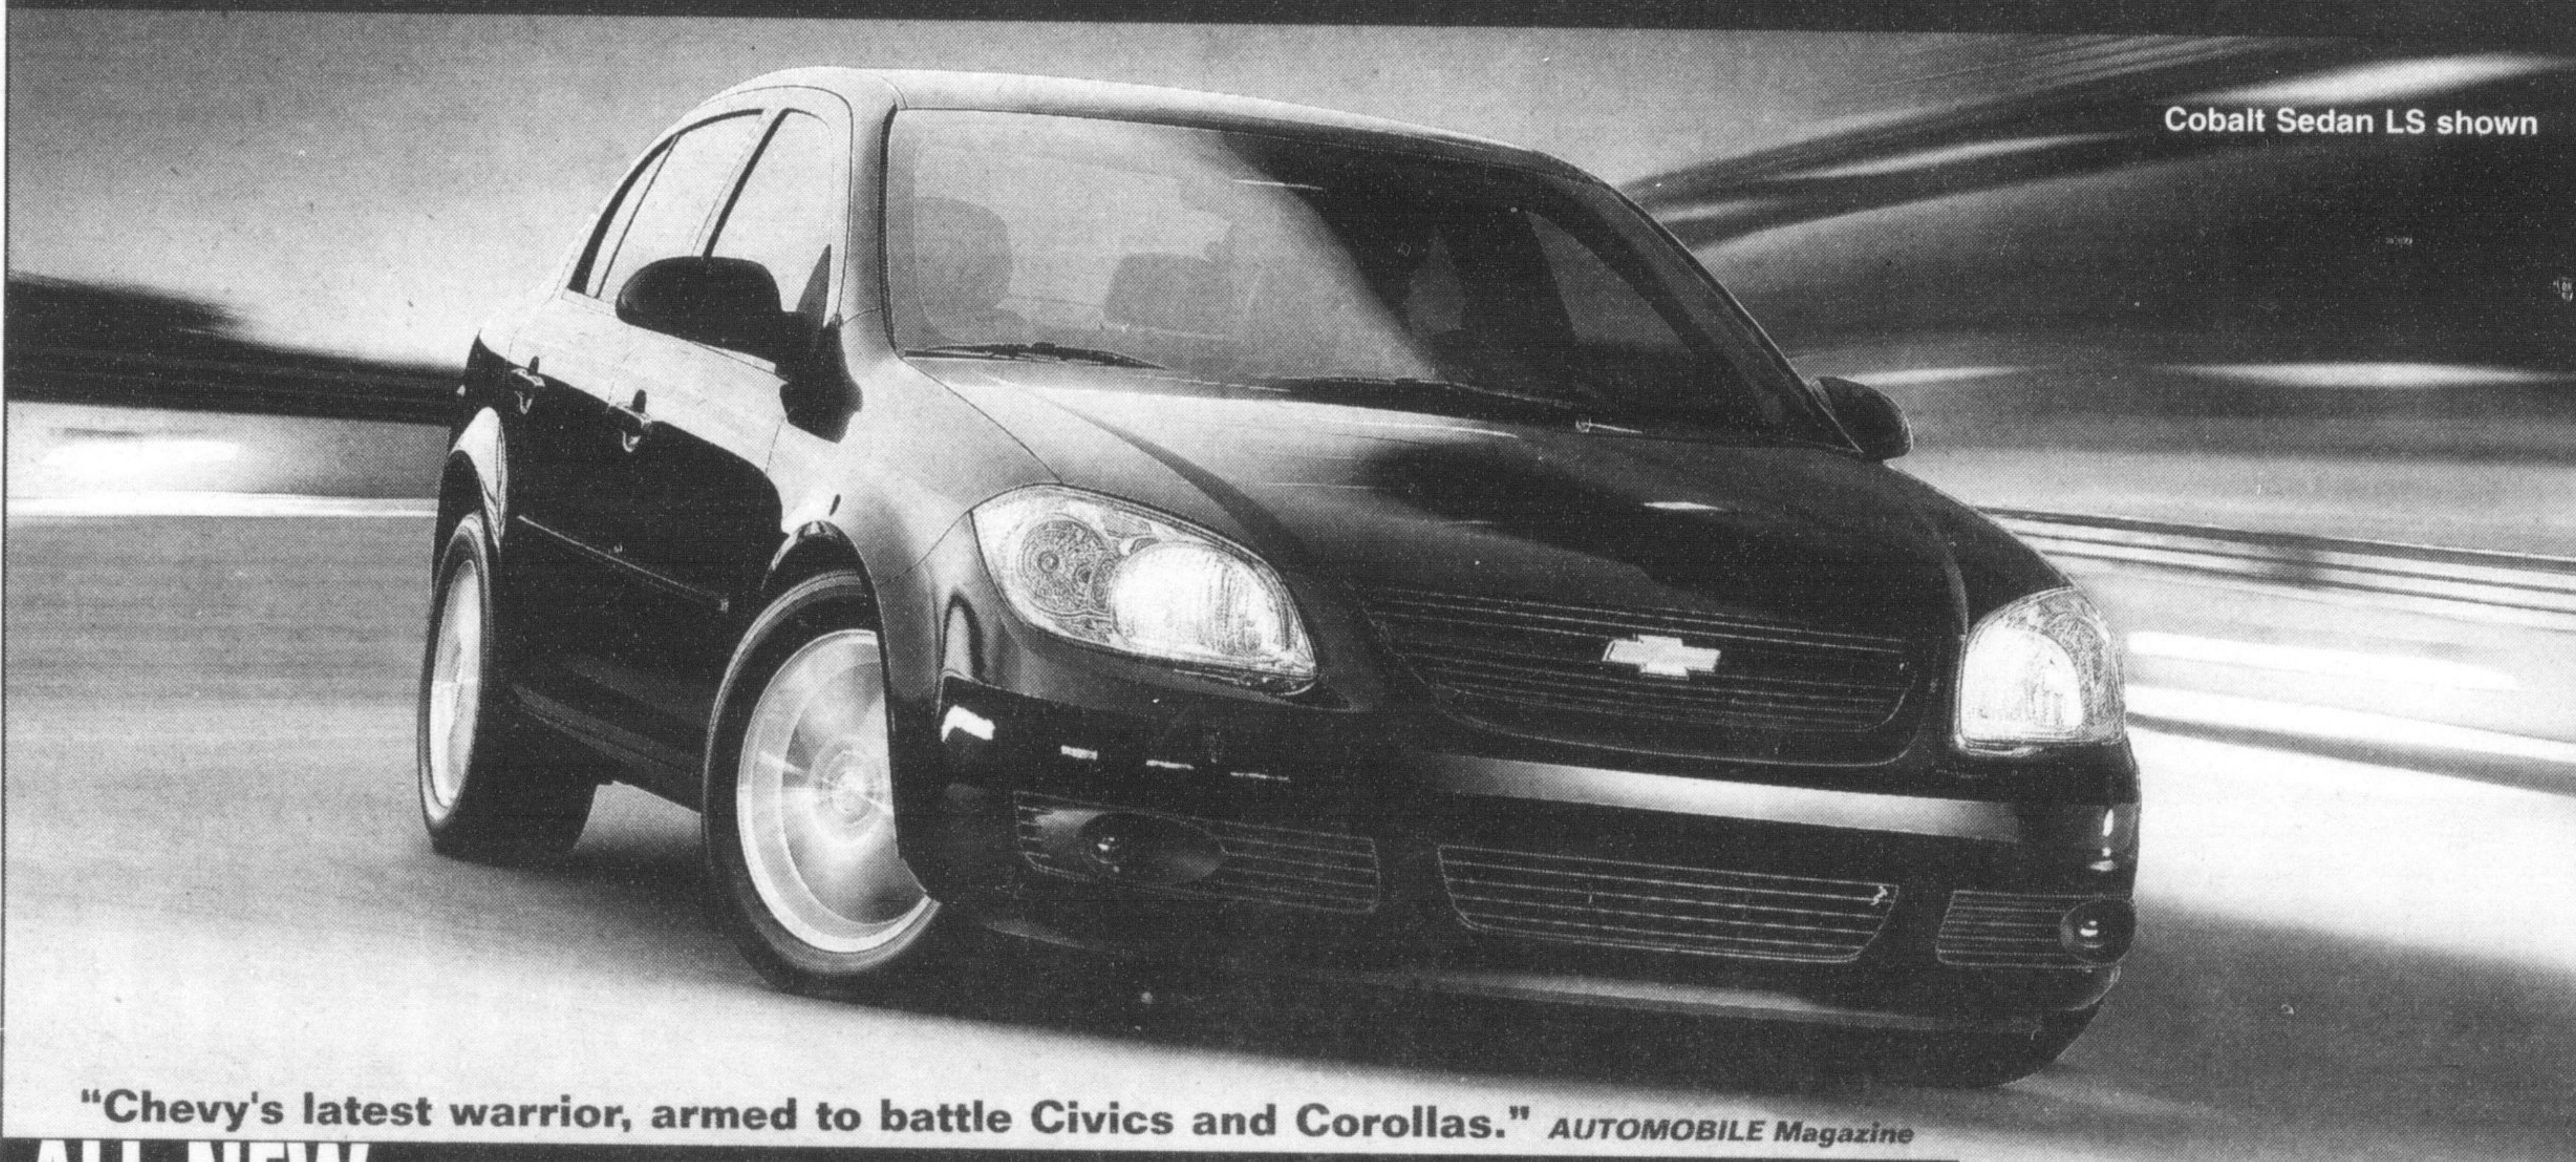

# START SOMETHING NEW.

GET BEHIND THE WHEEL OF A NEW 2005 CHEVROLET.

Cobalt Sedan LS shown

"Chevy's latest warrior, armed to battle Civics and Corollas." *AUTOMOBILE Magazine*

## ALL NEW 2005 CHEVROLET COBALT WITH AIR AND AUTOMATIC

SMARTLEASE  
**\$189\*** per month  
 \$2,260 down payment

**Cobalt R7B Sedan • 2.2L 145 HP ECOTEC Engine • 4-Speed Automatic Transmission • Air Conditioning • CD Stereo • 15" Wheels • 60/40 Split Folding Rear Seat • Speed-Sensitive Electric Power Steering with Tilt Column • 5-Year/100,000 KM GM Powertrain Warranty With \$0 Deductible<sup>▲</sup>**