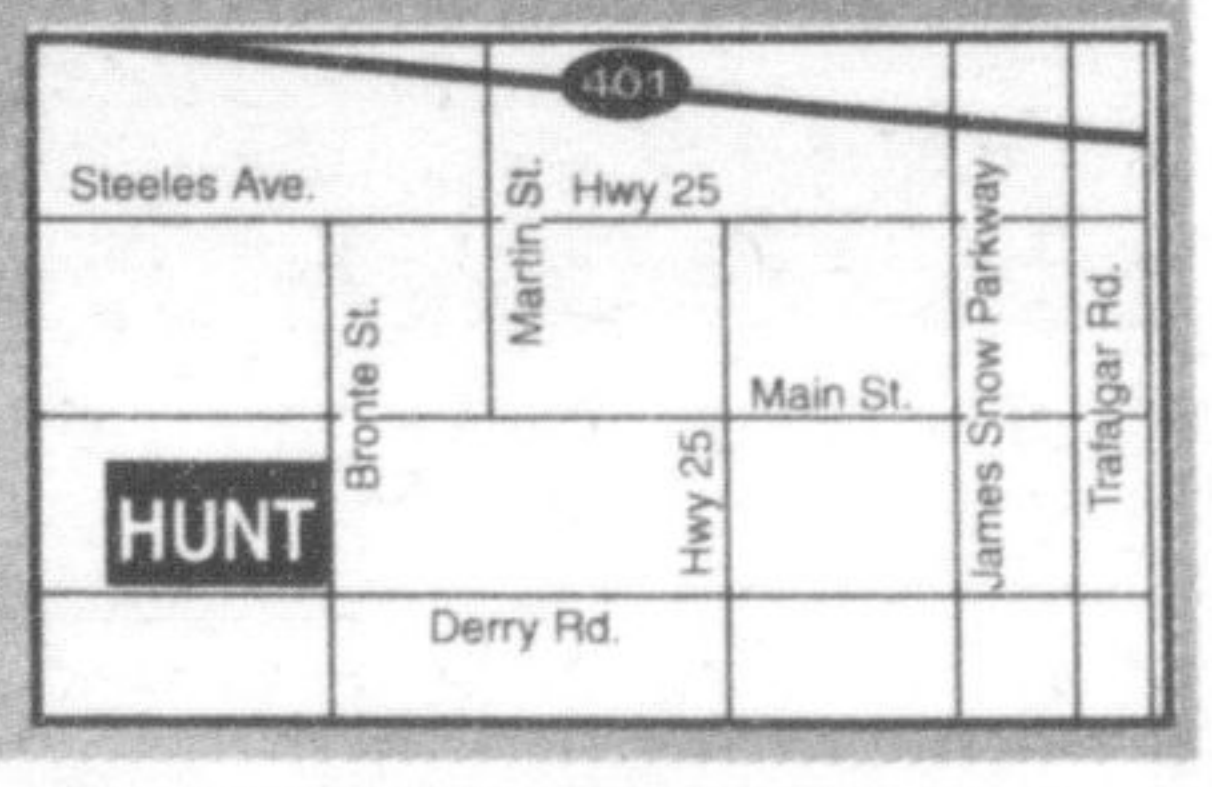

These are limited time offers which may not be combined with any other offer. Save the Tax may not be combined with any other offer. *All lease payments are based on 48 month term. Payments are plus GST & PST, freight, air tax & gas tax if applicable, admin, safeguard reg., license fee. Lease rates as follows, 2005 Gr Caravan, Caravan, 0%. All leases based on 20,400 km per year .15¢ per km coverage, all incentives have been applied. OAC. See your dealer for details. ® Jeep is a registered trademark of Daimler Chrysler Corporation used under license by Daimler Chrysler Canada Inc., a wholly owned subsidiary of Daimler Chrysler Corporation. **All prices plus taxes. *** Prices indicated above are starting from. **All FDA credits have been applied. See dealer for details.