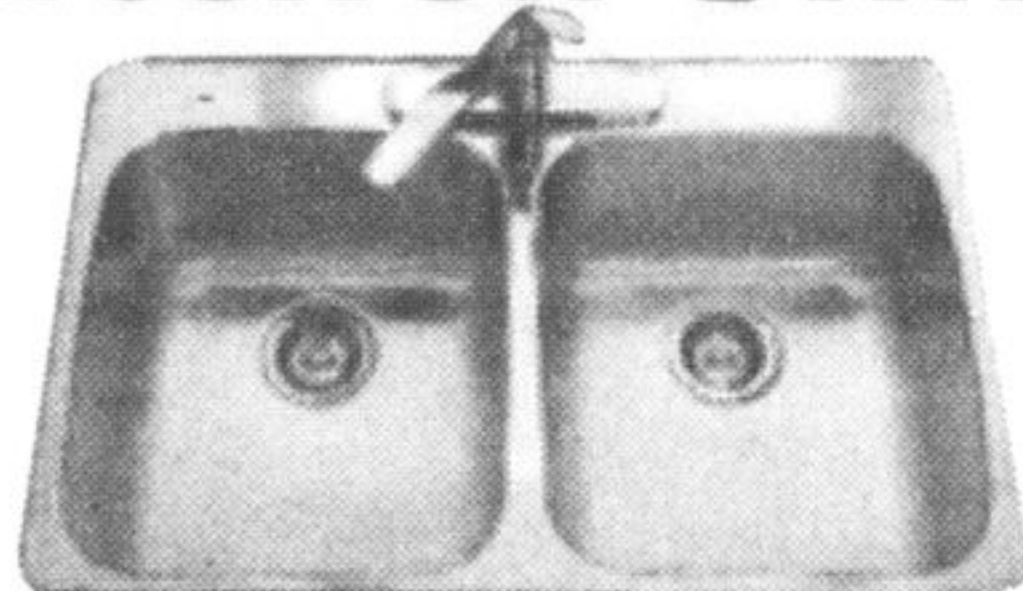

NORVAL PLUMBING CENTER INC.

"If You Don't Know How - We'll Show You How"

PARTS - INSTALLATION - SERVICE

KOHLER Heartland Sink

Cast Iron, White
MSL \$509.88

Strainers extra.

SALE
\$389⁹⁵

PULL OUT SPRAY KITCHEN FAUCET

Chrome Plated
with Deck
Cover
Plate

Special
\$99⁹⁹

Double Kitchen Sink

31 1/2" x 20"
Complete with strainers.
Faucet extra.

SALE
\$89⁹⁵

Ultimate by ToTo

Streamlined one piece toilet with high profile tank. Power Gravity flushing system. Round front bowl with color-matched SoftClose seat. Chrome-plated trip lever. 12" rough-in 5 year limited warranty. Part of the ultimate suite. White.

SALE
\$359⁸⁸

Single Lever Faucet with swivel cast spout

Flexible braided stainless steel inlet hoses, ceramic disc cartridge A5ARO. Black, white, bone. MSL \$162.00

SALE
\$69⁹⁵

MANSFIELD One Piece Toilet

Reg. Rim, White only,
5yr. warranty MSL \$693.

SALE
\$299⁹⁵

VORTENS 18" High Elongated Toilet

Powerful & efficient
1.6gpf/6.01pf.
A.D.A. compliant.
Seat not incl.

SALE
\$299

Regency Toilet & Pedestal Sink

Full glazed 2" trapway,
1.6gpf/ 6.01pf, white only,
seat extra MSL \$896.