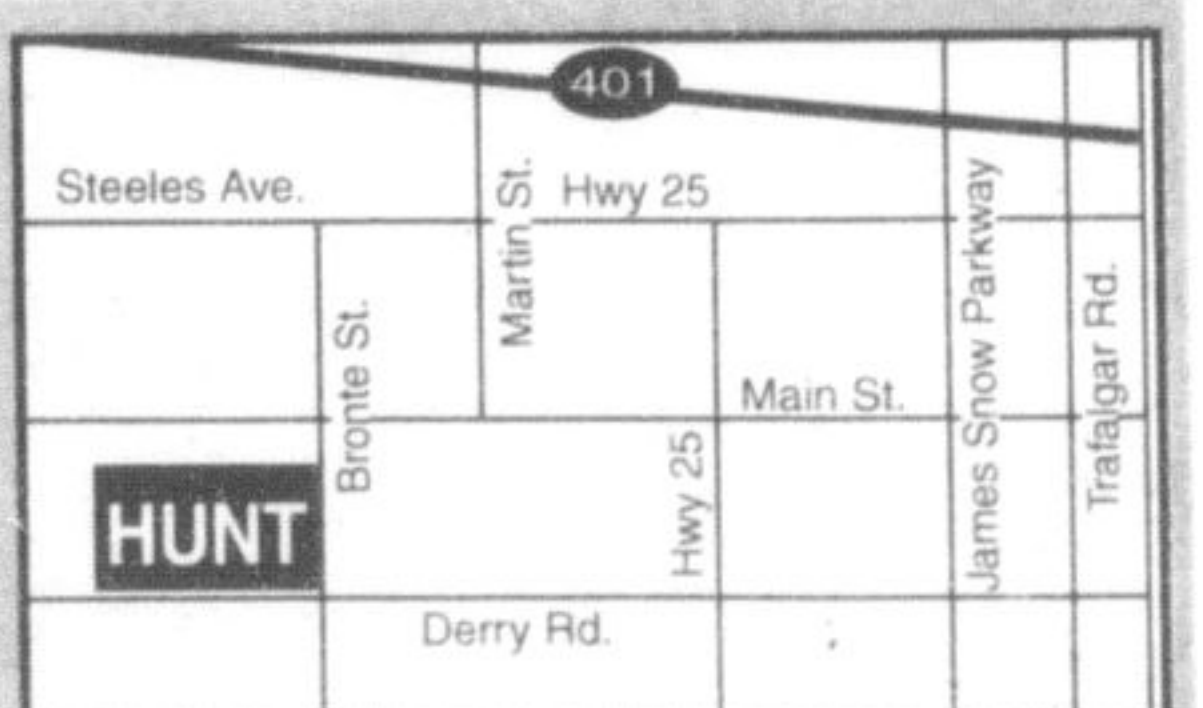

These are limited time offers which may not be combined with any other offer. Save the Tax may not be combined with any other offer. *All lease payments are based on 48 month term. Payments are plus GST & PST, freight, air tax & gas tax if applicable, admin, safeguard reg., license fee. Lease rates as follows, 2005 Gr Caravan, Caravan, 0%. All leases based on 20,400 km per year. 15¢ per km overage, all incentives have been applied. OAC. See your dealer for details. © Jeep is a registered trademark of Daimler Chrysler Corporation used under license by Daimler Chrysler Canada Inc., a wholly owned subsidiary of Daimler Chrysler Corporation. **All prices plus taxes. *** Prices indicated above are starting from. **All FDA credits have been applied. See dealer for details.

FINANCING PROVIDED BY
Chrysler Financial