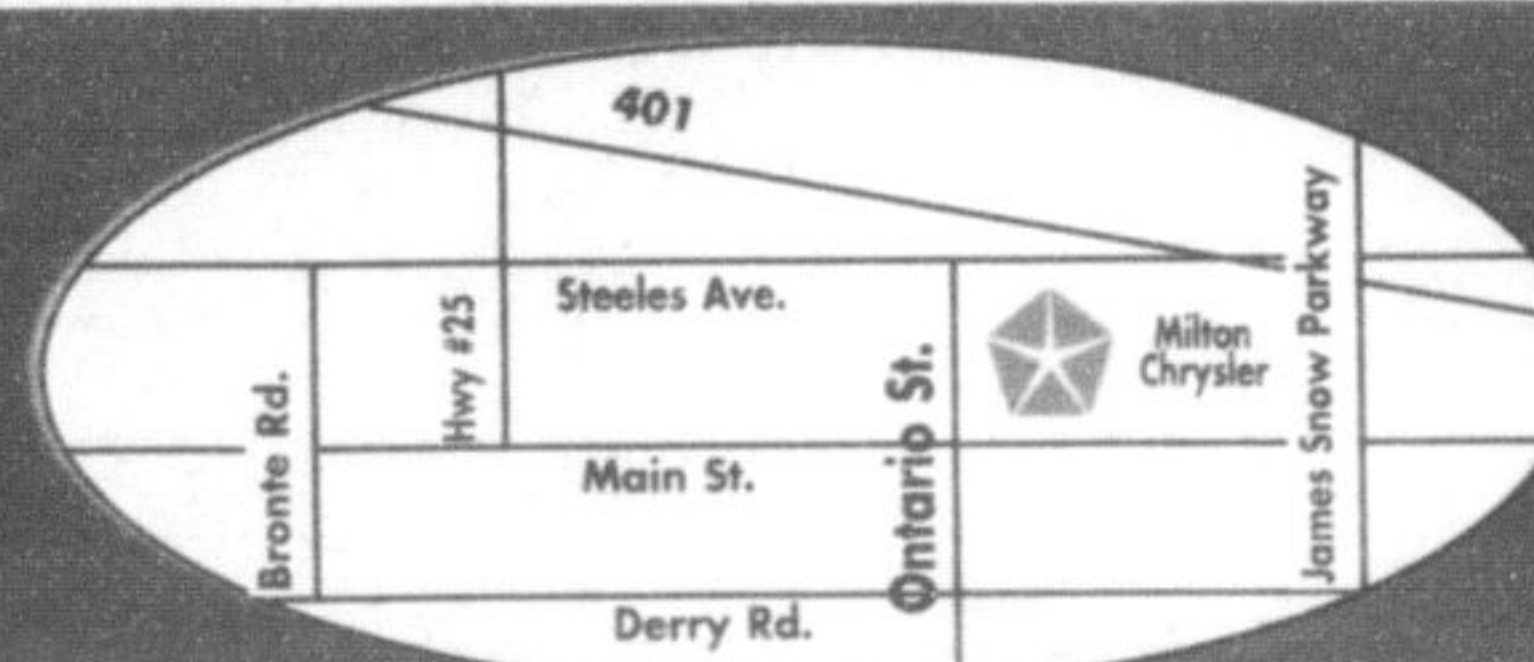

Phil Cianciar

Milton
CHRYSLER • DODGE • JEEP

905-878-8877

81 ONTARIO ST. N. MILTON

Visit us at www.miltonchrysler.com

*Lease payments terms as shown. Due at lease signing, first payment, freight, taxes, admin fee & licence. 20,400 annual km allowance. Excess km charge .15¢ plus taxes. Optional buyback. O.A.C. #Based on year end 2003 SSI Reports for our dealer group. +Save the PST & GST (Discounts equal to PST & GST) + low finance & lease rates are mutually exclusive and many not be combined. OAC. See dealer for details.