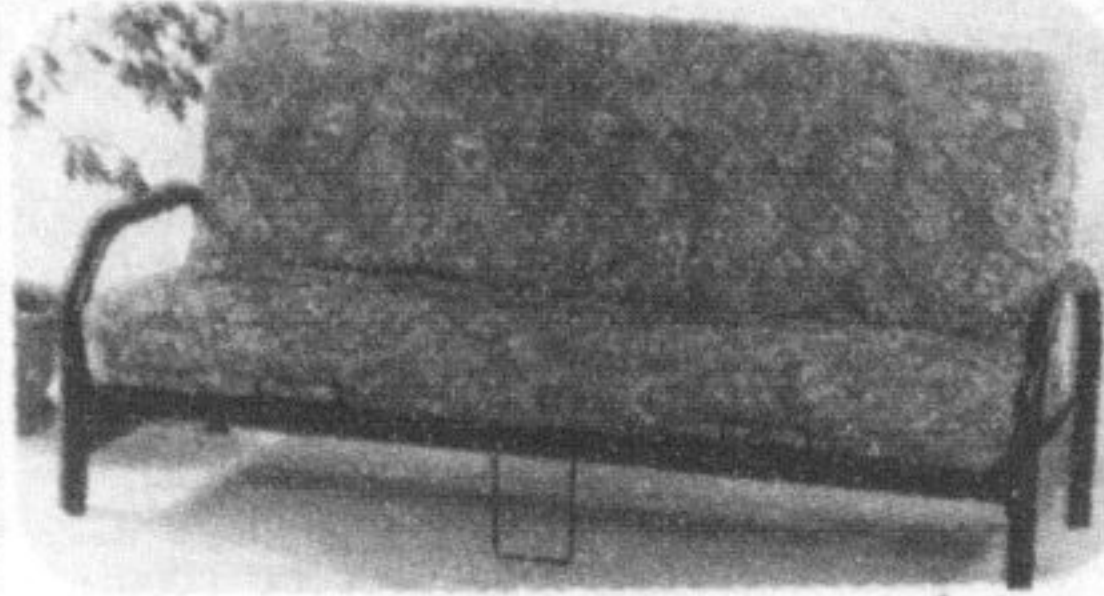

With Any Mattress Set Purchased

NEW VENICE SUITE

COMPLETE SUITE SPECIAL \$3239
WITH FREE DELIVERY

Venice Bed Double or Queen\$589
Venice Dresser.....\$759
Venice Armoire\$1099
Night Table\$289
Mirror\$239

POCKET COIL PILLOW TOP 25 YR WARRANTY

Single Mattress **\$399**
Set \$609
Double \$509 Set \$739
Queen \$599 Set \$869
King \$729 Set \$1129

NEW MEMORY FOAM 30 YR WARRANTY

Single Mattress **\$799**
Set \$1089
Double \$929 Set \$1259
Queen \$1079 Set \$1389
King \$1469 Set \$1989