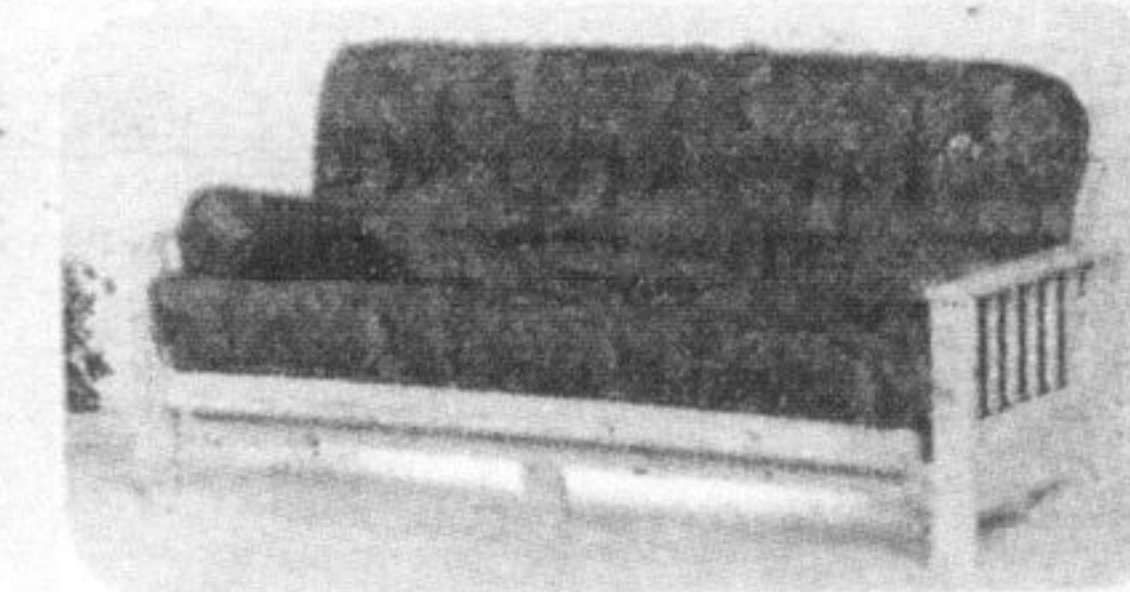

Iron Futon Complete **\$186**

Silver Futon Bunk complete with mattress **\$669**

Milan Twin/Double Bunk Unit Separates **\$469**

Solid Wood Harvard Bunk complete w/mattress **\$369**

Electric Bed Complete from **\$1259**