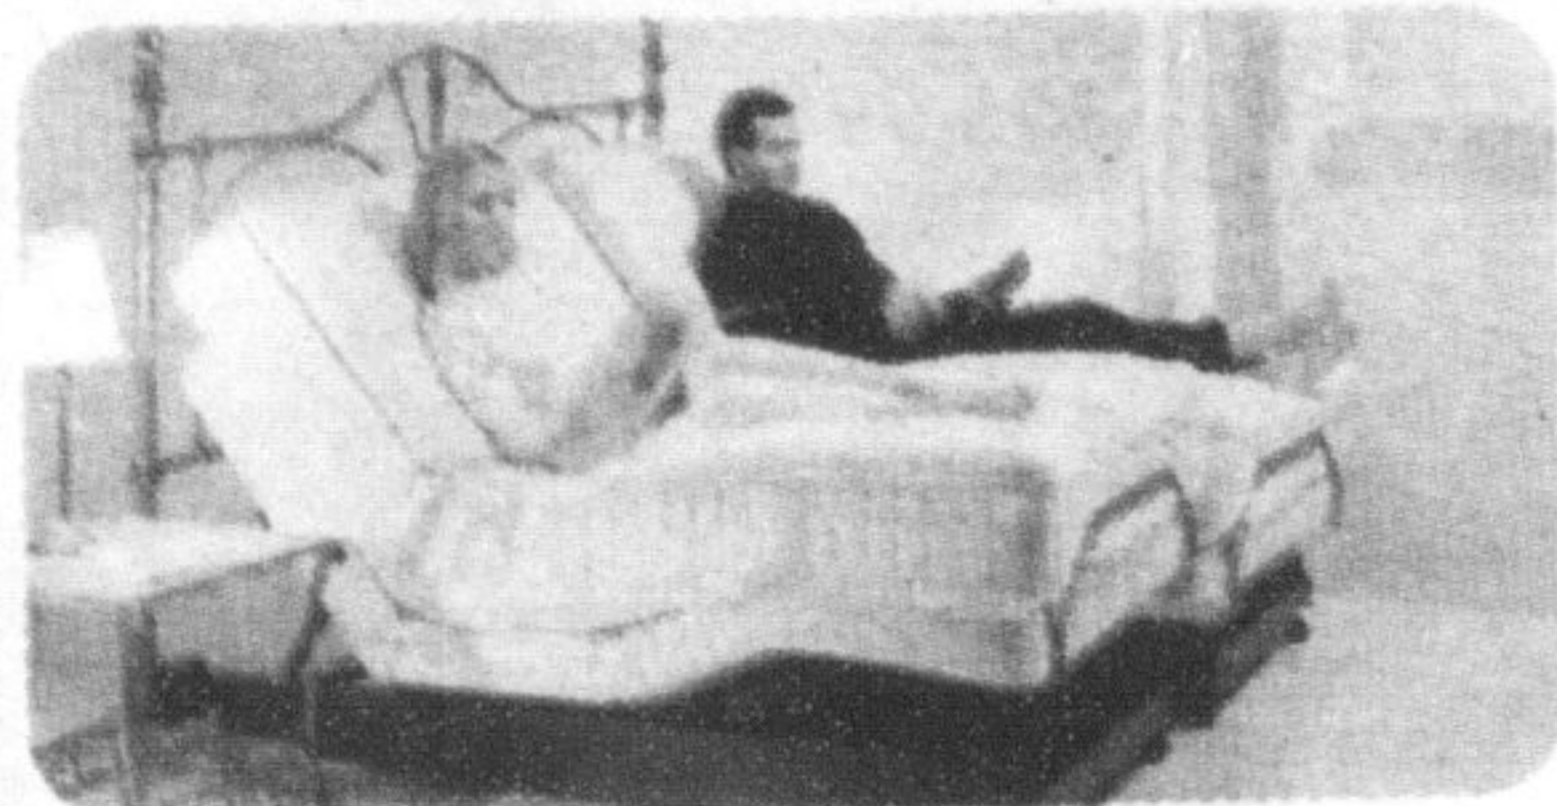

Iron Futon Complete **\$186**

Silver Futon Bunk complete with mattress **\$669**

Milan Twin/Double Bunk Unit Separates **\$469**

Solid Wood Harvard Bunk complete w/mattress **\$369**

Electric Bed Complete from **\$1259**