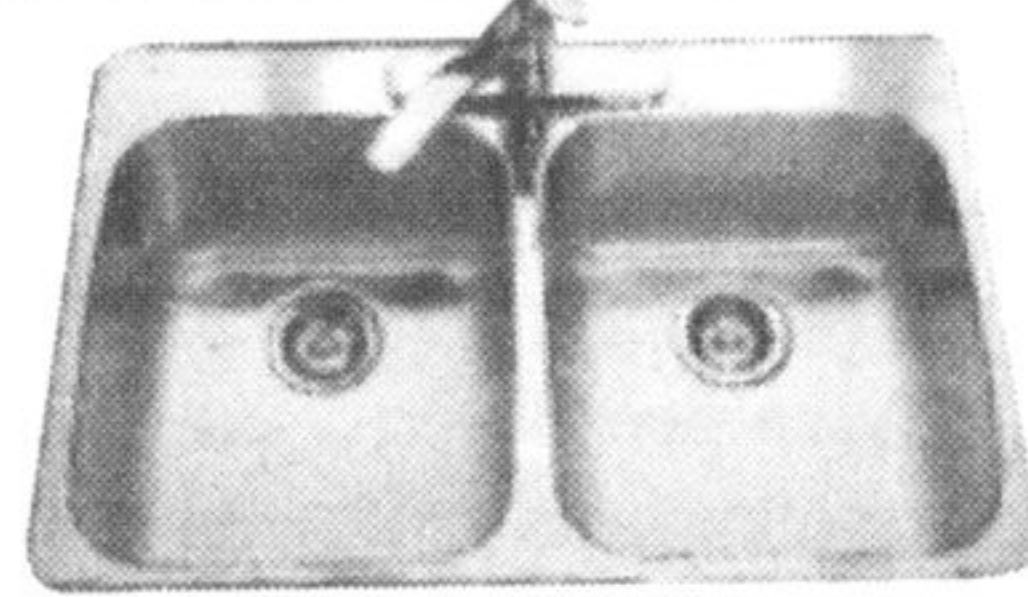

NORVAL PLUMBING CENTER INC.

"If You Don't Know How - We'll Show You How"

PARTS - INSTALLATION - SERVICE

KOHLER Heartland Sink

Cast Iron, White
MSL \$509.88

Strainers extra.

SALE
\$389⁹⁵

PULL OUT SPRAY KITCHEN FAUCET

Chrome Plated
with
Deck
Cover
Plate

Special
\$99⁹⁹

Double Kitchen Sink

31 1/2" x 20"
Complete with strainers.
Faucet extra.

SALE
\$99⁹⁹

Ultimate by ToTo

Streamlined one piece toilet with high profile tank. Power Gravity flushing system. Round front bowl with color-matched SoftClose seat. Chrome-plated trip lever. 12" rough-in 5 year limited warranty. Part of the ultimate suite. White.

SALE
\$359⁸⁸

Single Lever Faucet with swivel cast spout

Flexible braided stainless steel inlet hoses, ceramic disc cartridge A5ARO. Black, white, bone. MSL \$162.00

SALE
\$89⁹⁵

MANSFIELD One Piece Toilet

Reg. Rim, White only,
5yr. warranty MSL \$693.

STANDARD FEATURES:
▪ Roof Cap
▪ Integrated soap dishes, shelves and towel bar

SALE
\$949⁹⁵ Cash & Carry

Hand Shower

One spray plus water saver, 24" (61 cm) wall bar with adjustable slide, 69" (175 cm) long metal hose. MSL \$109.95