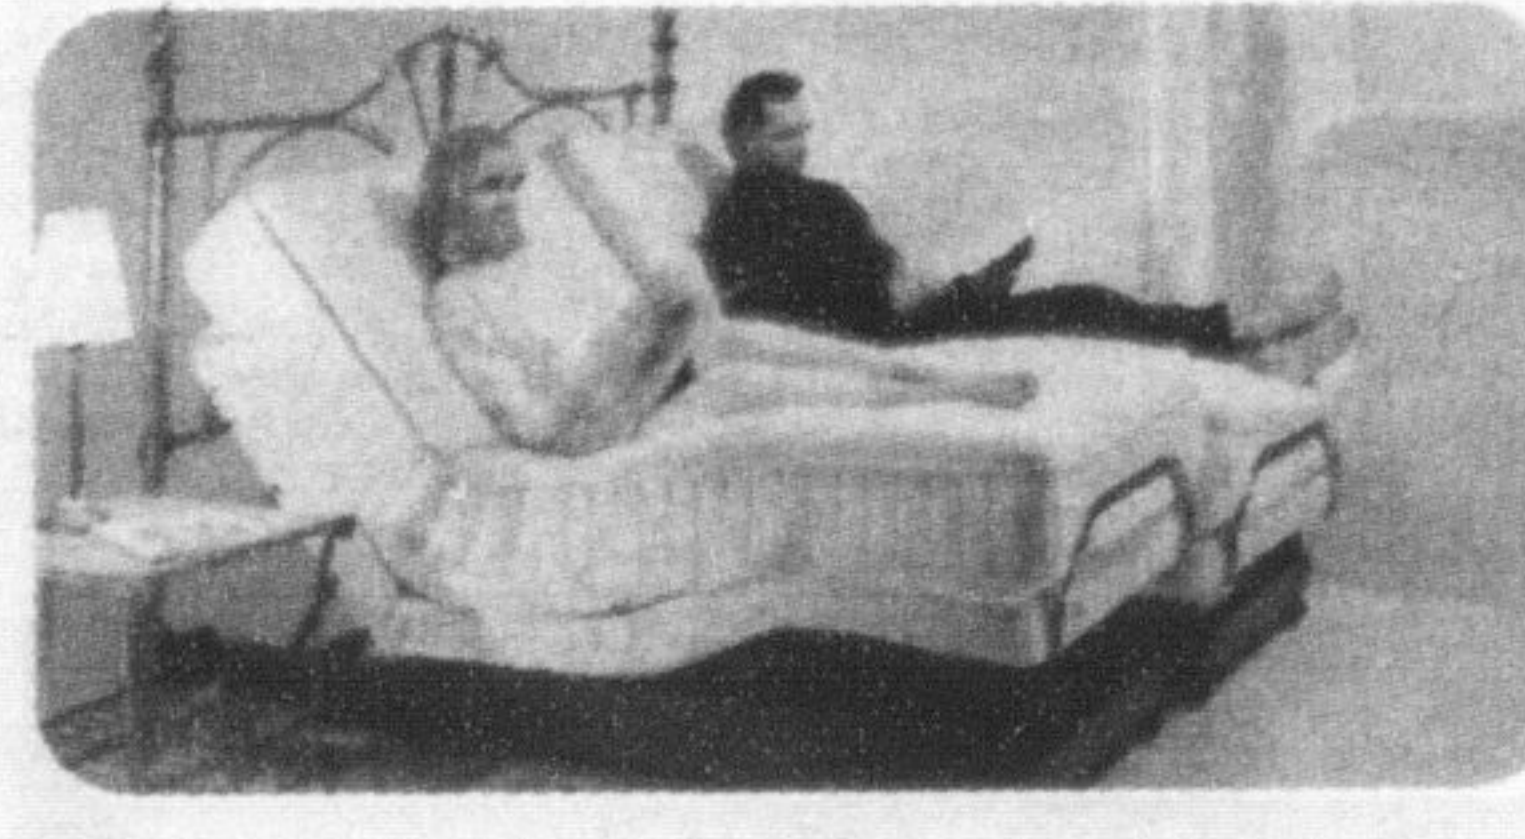

Queen Iron Bed Canopy Available **$334**

Black Iron Bed Double or Queen **$194**

Since 1978 **the Sleep Factory**

"CANADA'S MATTRESS SUPERSTORE"

- Visit our website at www.sleepfactory.com
- Financing available • Senior Discount
- Over 40 locations across Canada
- We customize