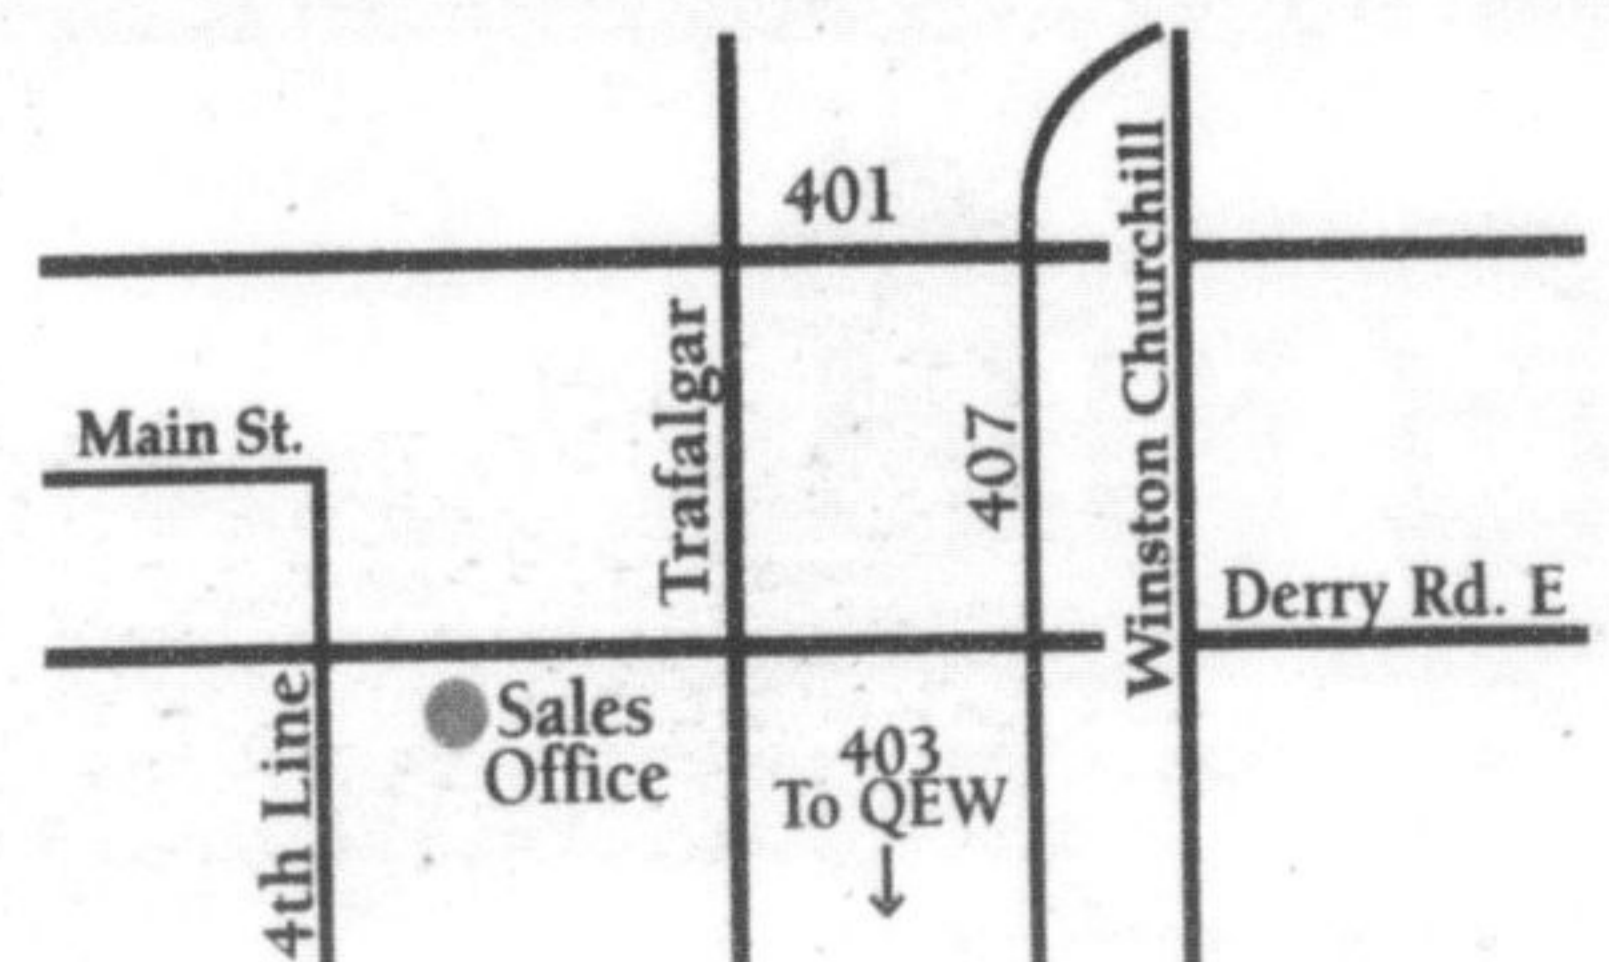

FAMILIES HAVE PLENTY OF ROOM TO ROAM IN THE WIDE, WIDE WEST.

Milton, Hawthorne Village Streetscape

Now Open In Milton. A Whole New Selection.
New Designs. New Exteriors. New Floor Plans. New Neighbourhood.

36' WideLot™, The Sterling 'B', 2,035 sq.ft. \$299,990

50' Home, The Stanbury 'C', 3,537 sq.ft. \$444,990

- WideLot™ Townhomes From \$201,990
- WideLot™ Semi's From \$229,990
- 36' WideLot™ Homes From \$257,990
- 46' WideLot™ Homes From \$331,990
- 50' Homes From \$380,990