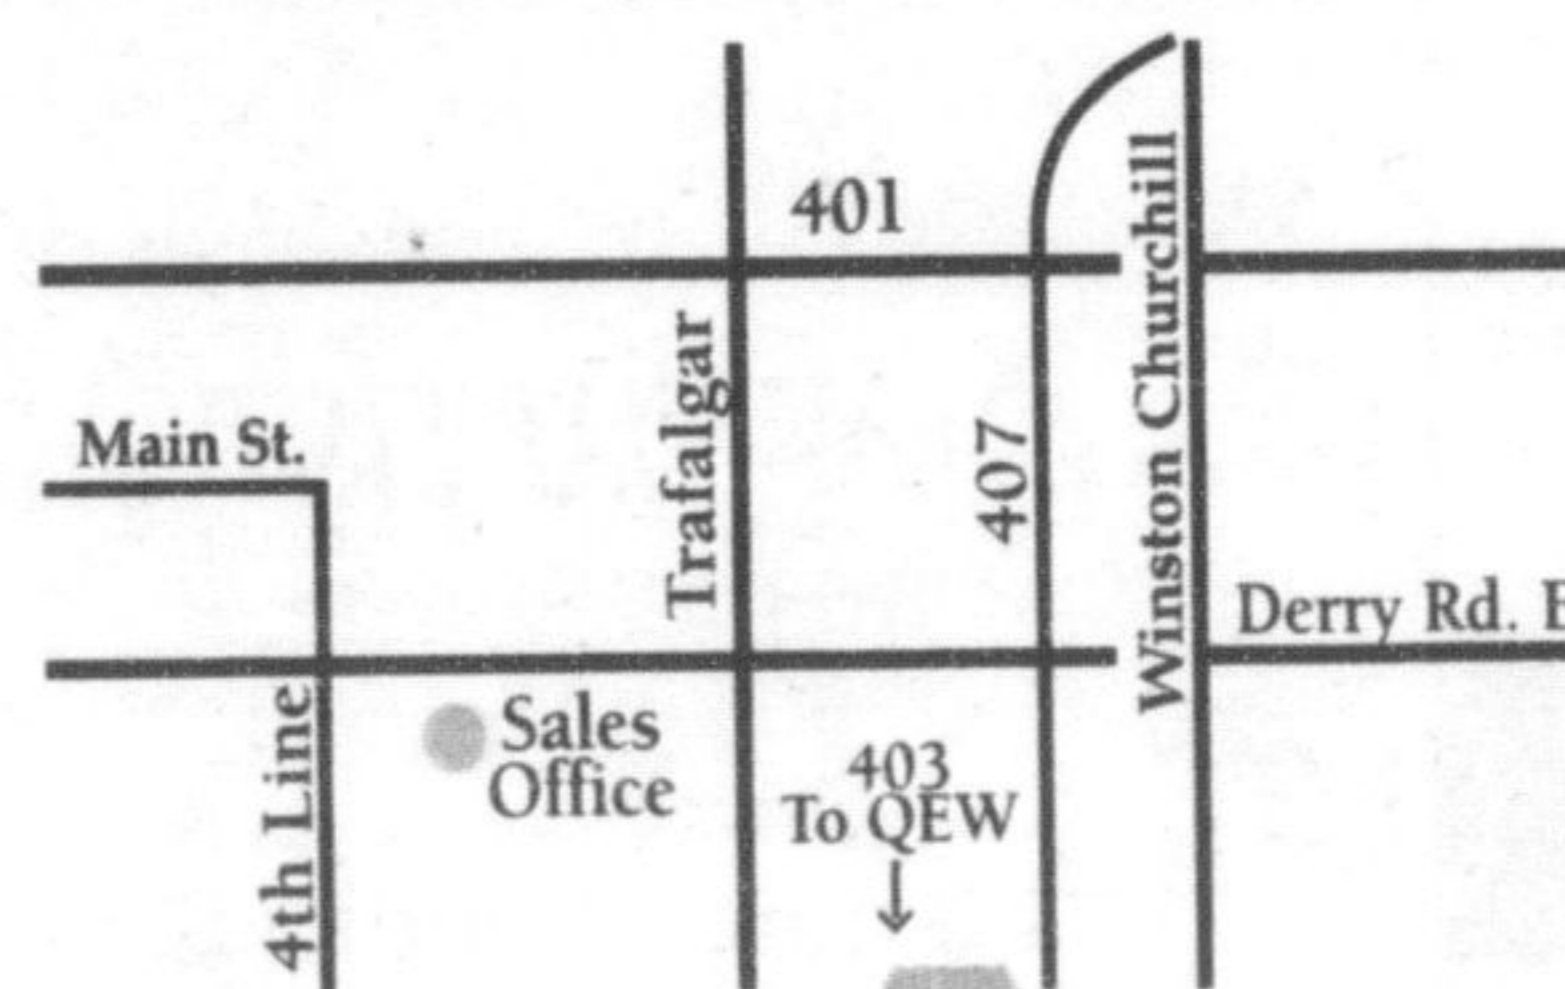

3,000 FAMILIES ARE LIKE
ONE BIG HAPPY FAMILY IN
THE WIDE, WIDE WEST.

Milton, Hawthorne Village Gazebo

Now Open In Milton. A Whole New Selection.
New Designs. New Exteriors. New Floor Plans. New Neighbourhood.

46' WideLot™, The Huxley 'B' 2,437 sq.ft. \$348,990

50' WideLot™, The Brentfield 'C' 2,834 sq.ft. \$395,990

New Release of 50' Homes

- WideLot™ Townhomes From \$201,990
- WideLot™ Semis From \$227,990
- 36' WideLot™ Homes From \$257,990
- 46' WideLot™ Homes From \$328,990
- 50' Homes From \$380,990