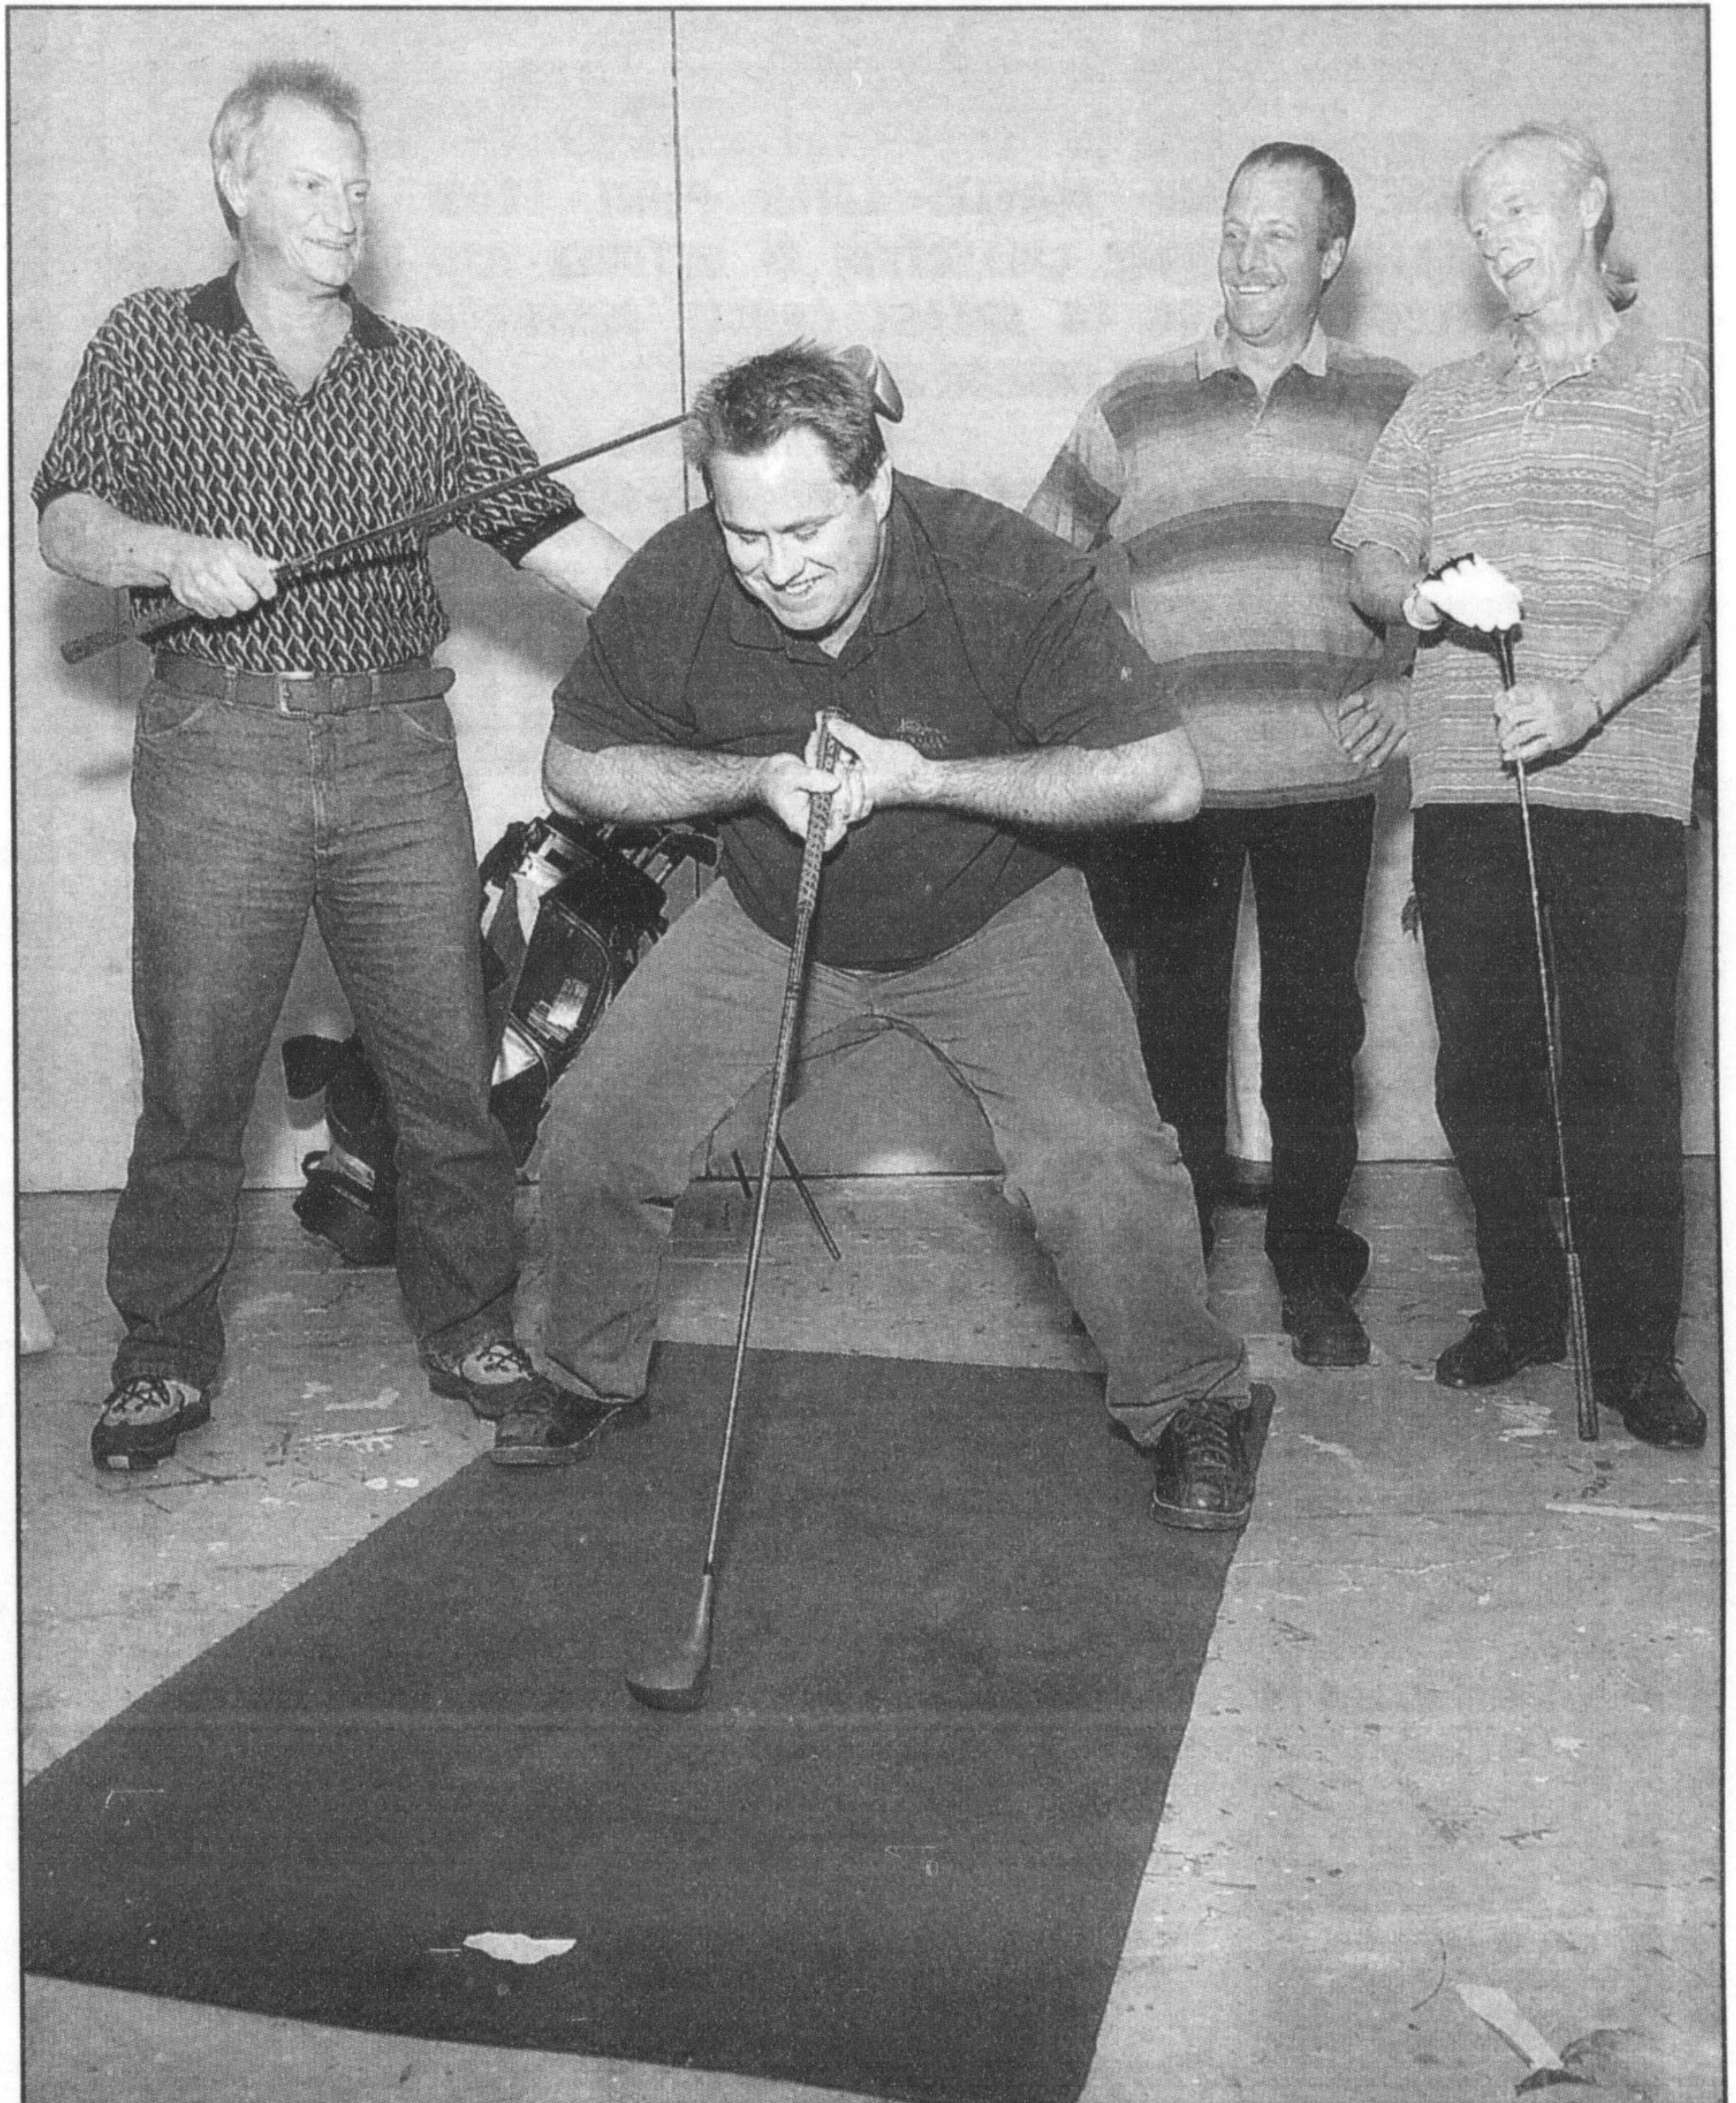

The *Foursome* is part of a series of three plays by Canadian playwright Norm Foster scheduled for this season in celebration of the Players' quarter-century anniversary.

"It's for anyone who has had friends and drifted apart, and then wanted to renew friendships."

DIRECTOR GINO RAIMONDO

The play introduces the audience to four college chums who, when they return home for a 15-year class reunion, get together for a round of golf.

It's set on the 18 holes of the golf course and follows the friends as they re-live old times and catch up on their problems, successes and failures. The play is broken down into 18 little scenes — one at each hole.

"Anyone will enjoy the format," Mr. Raimondo said, adding, "It allows for some pretty funny stuff."

Featured in the play are veteran actors Tim Beddoes and Gary Metcalfe, plus relative newcomers Brian Hickey and Norm Champoux.

This is Mr. Raimondo's debut as a director, but by no means is he a newcomer to the Players. He's been acting with the local group for the past eight years.

He said he jumped at the chance to direct a Norm Foster production.

"The nice thing about Norm Foster is it's not (about) the plot per se, it's more about the relationships between the four characters," Mr. Raimondo said.

By the end of the play, he said, the audience ends up caring for each character.

Mr. Raimondo said it's come as a bit of a surprise that he's enjoying directing so

• see **PLAY** on page B16

Photo by ASHLEY WESSEL

From left, Tim Beddoes, Brian Hickey, Norm Champoux and Gary Metcalfe star in Milton Players' latest production 'The Foursome'.

GEORGETOWN CINEMAS
235 GUELPH STREET - 873-1999

1 **SHARK TALE**
Daily 6:45 p.m. & 9:00 p.m.
Saturday & Sunday 2:00 p.m.

2 **LADDER 49**
Daily 6:45 p.m. & 9:00 p.m.
Saturday & Sunday 2:00 p.m.

3 **SKY CAPTAIN**
Daily 6:45 p.m. & 9:00 p.m.
Saturday & Sunday 2:00 p.m.

GIFT CERTIFICATES AVAILABLE
Lotto Centre - Georgetown Market Place
Theatre Parking Available at Rear

Color Your World

50% OFF*

ALL COLOR YOUR WORLD
Branded Paint and Stain 3.78 Litre Size

ALL BOOK WALLPAPER 40% OFF

1 DAY ONLY!
Sat. Oct. 16
9am to 6pm

BUY IT NOW.
Not sure about the colour?
We'll Tint It When You're **READY!**

*Excludes ICI Dulux Inspirations and national brands

6435 Erin Mills Pkwy, Mississauga
905-821-8999

Thinking about quitting?

CALL THE **CANADIAN CANCER SOCIETY'S**
TOLL-FREE
SMOKERS' HELPLINE **1-877-513-5333**

Ontario Public Library Week
Celebrate @ your library
October 18 - 23, 2004

Library Launches OnLine Book Club
Finding a Great Book to Read Just Got Easier

www.mpl.on.ca

Visit the Library
Enter our contests
Check out our staff's favourite picks

Milton Public Library

OSH KOSH

OLD NAVY GAP NIKE
ADIDAS TOMMY HILFINGER
DISNEY

...PLUS MANY MORE DESIGNER NAMES
GENTLY USED CLOTHING INFANT TO YOUTH SIZES

Huge

FALL & WINTER SALE

ONE DAY ONLY
SUNDAY OCTOBER 17TH,
CASH ONLY **12:00 -3:00 PM**
ACTON ARENA
415 QUEEN ST. E., ACTON
sunshinekidswear@sympatico.ca (519) 836-8522