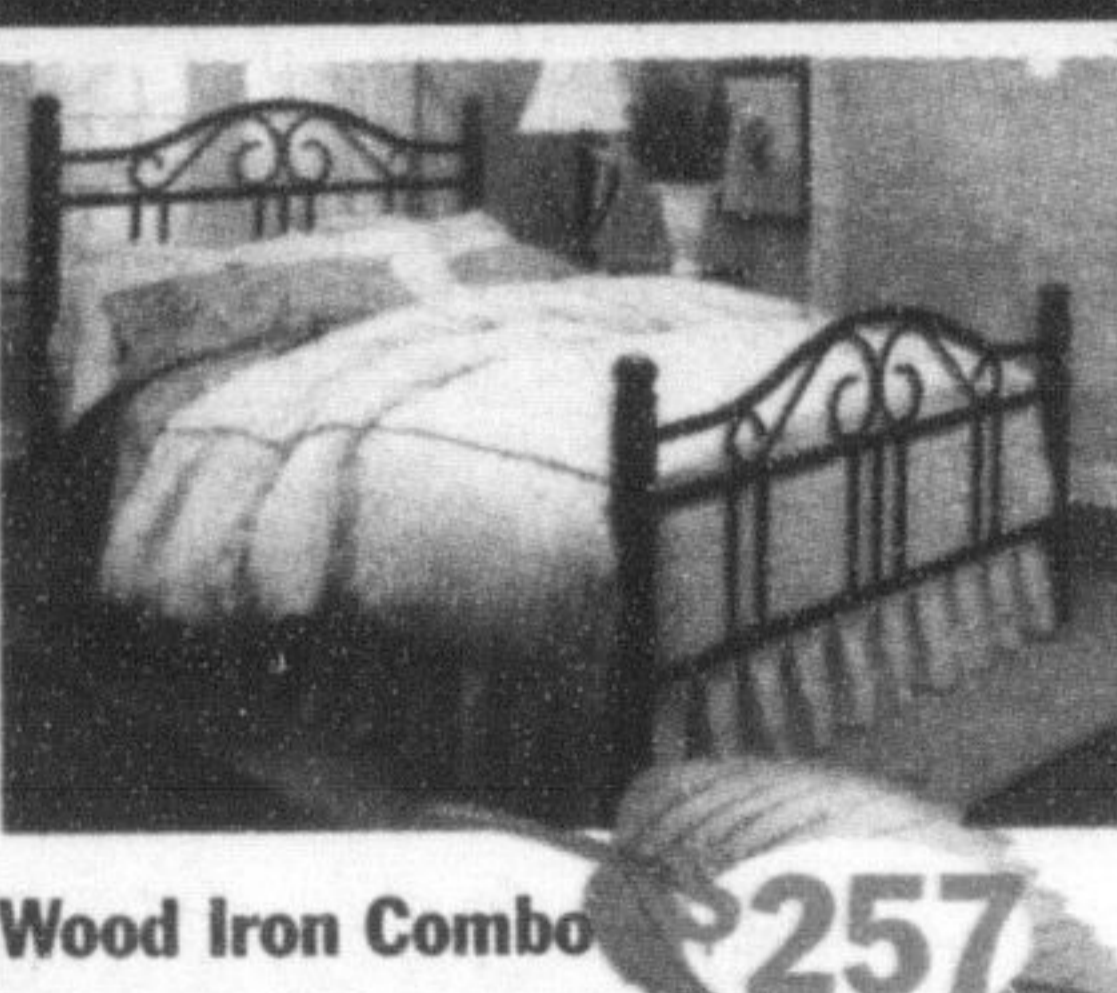

WESTON BED

Milan Bed.....$307 Night Table.....$188
Double Dresser.....$497 5 Drawer Chest.....$446
Mirror.....$156 Other pieces also available.