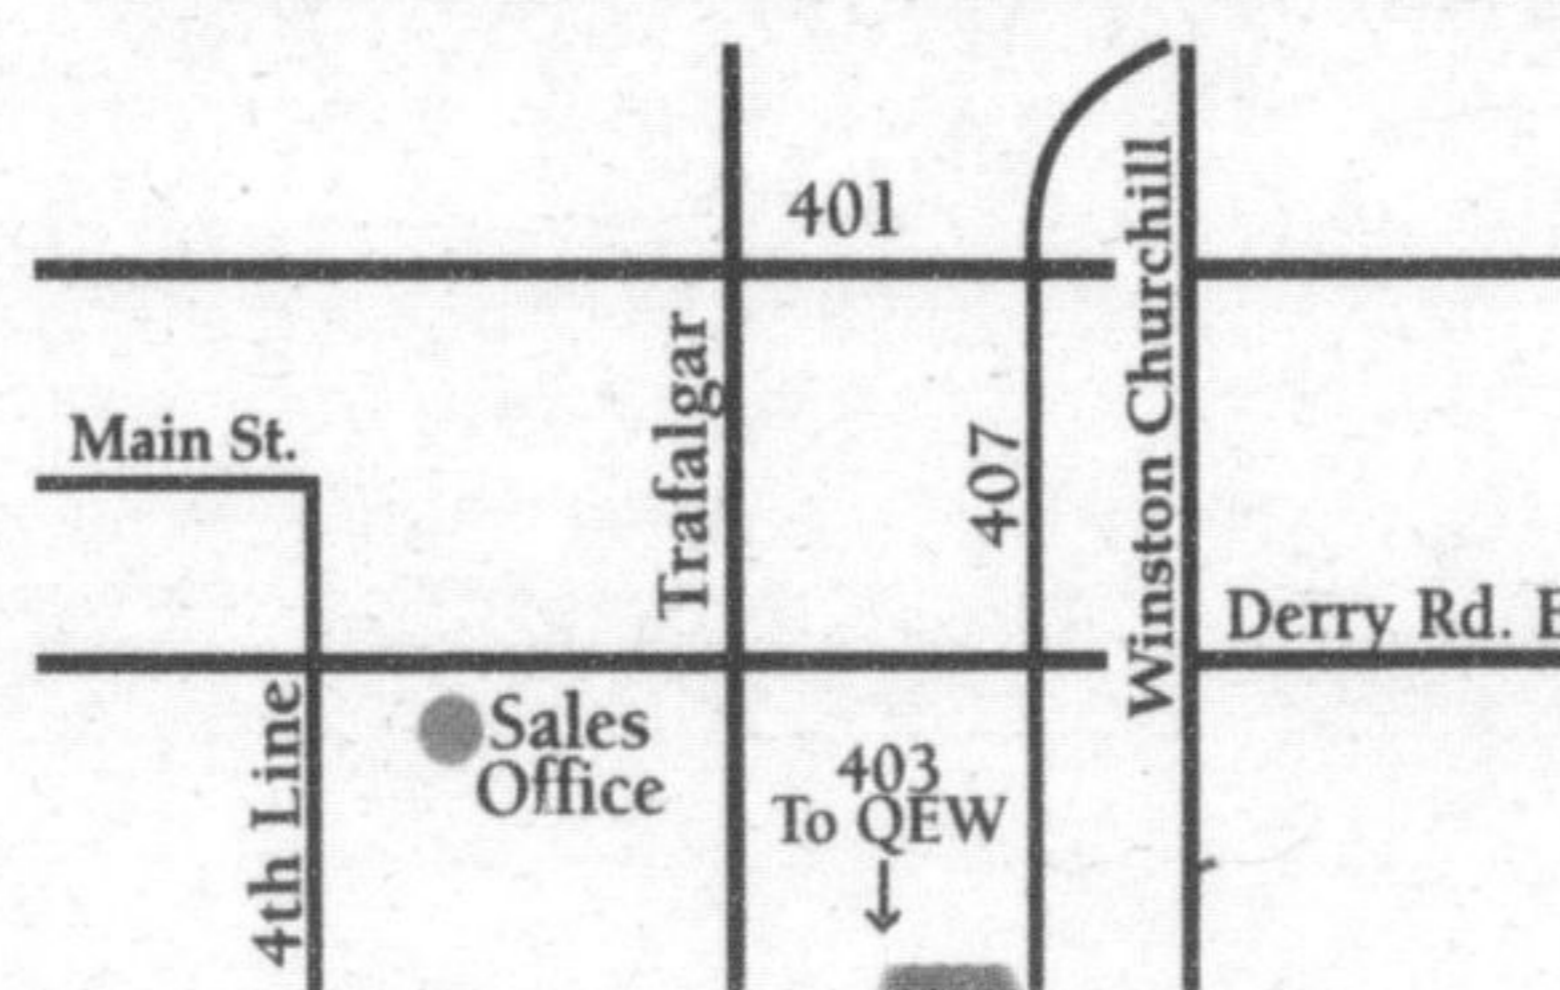

### New Release of 50' Homes

WideLot™ Townhomes From \$201,990

WideLot™ Semis From \$227,990

36' WideLot™ Homes From \$257,990

46' WideLot™ Homes From \$328,990

50' Homes From \$380,990

[www.mattamyhomes.com](http://www.mattamyhomes.com)