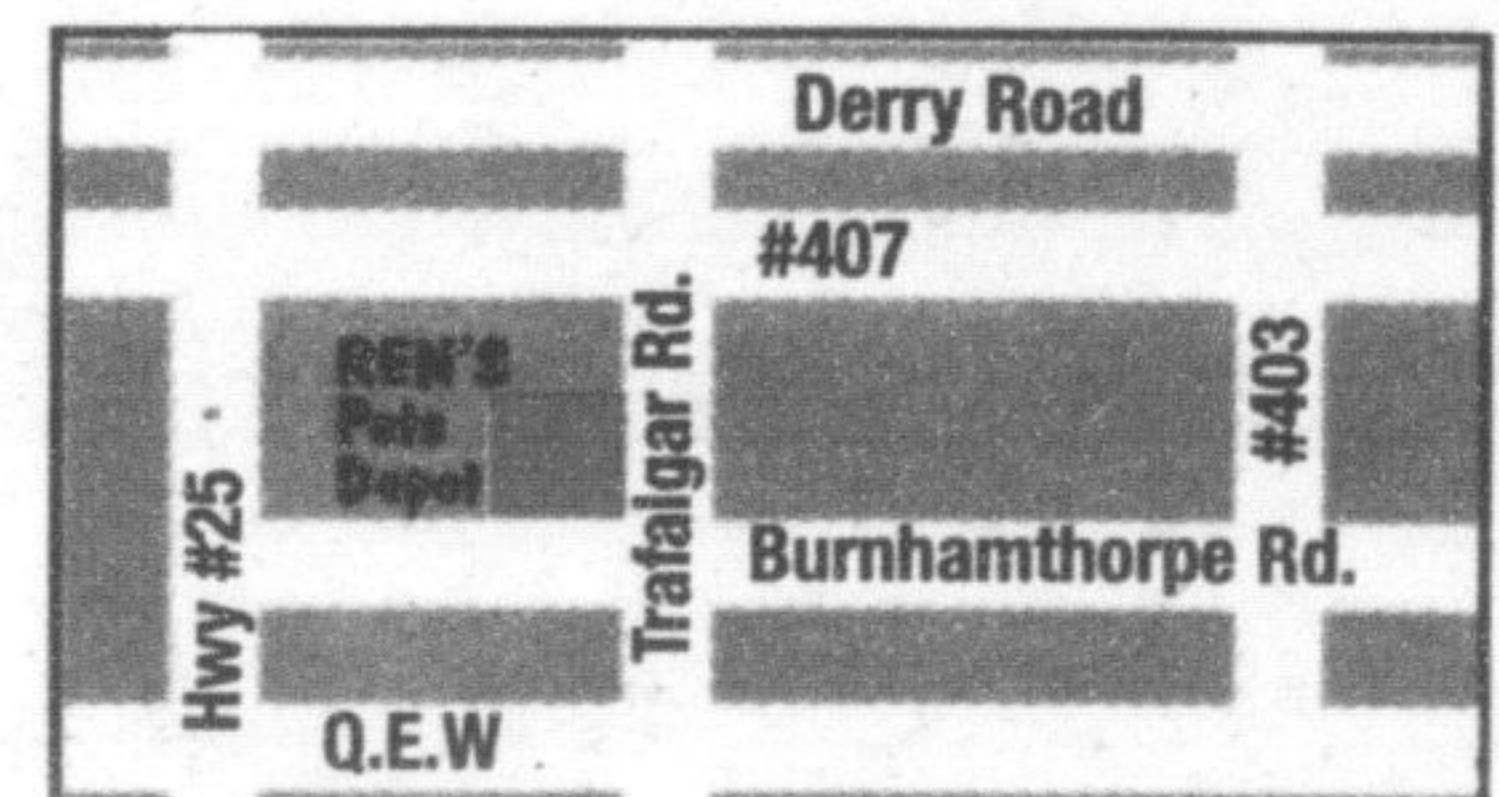

All Bird Cages

Big Selection

25% OFF

Ren's PETS Depot

www.Renspets.com

4002 TRAFALGAR ROAD, CORNER OF TRAFALGAR & BURNHAMTHORPE

Family Owned & Operated for Over 29 Years

257-4611