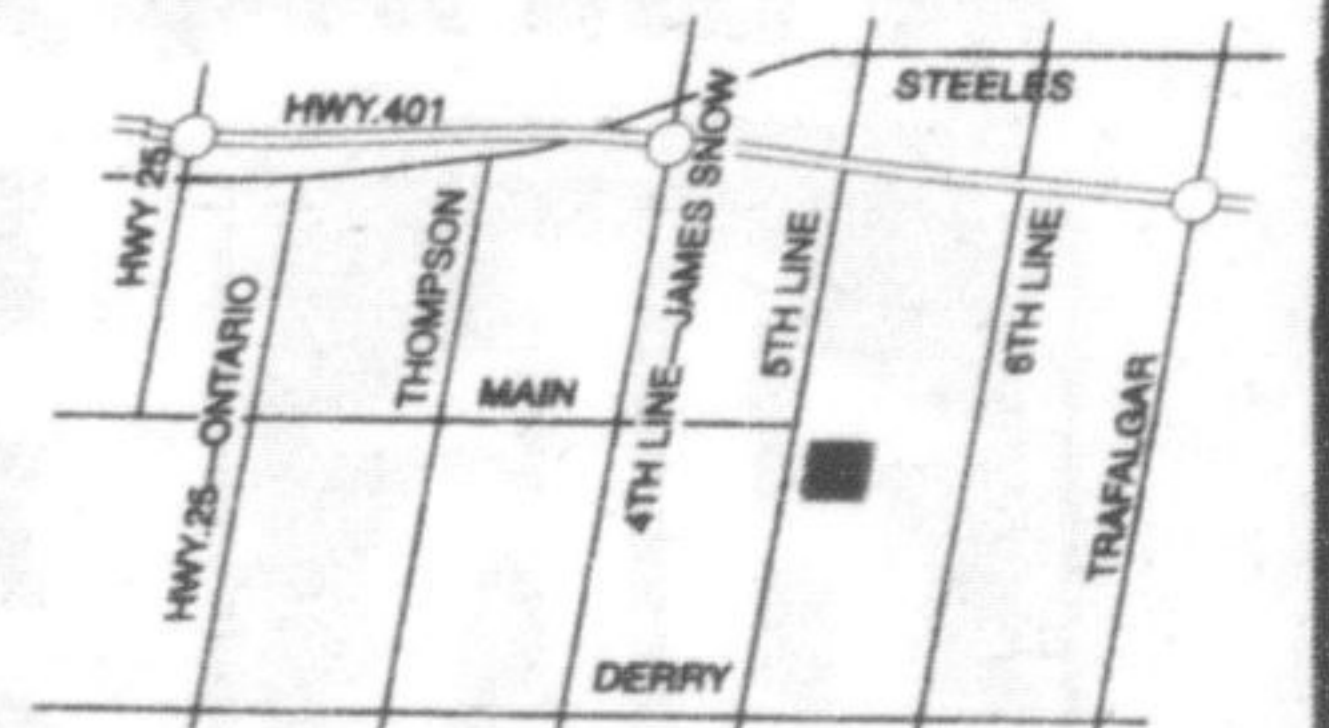

7429 Fifth Line,
Milton
Right at the east end
of Main Street
905-876- 4100

HOURS: Monday to Friday: 9-6
Saturday: 9-5 • Sunday: 10-5

Your Town and Country Gardening Centre