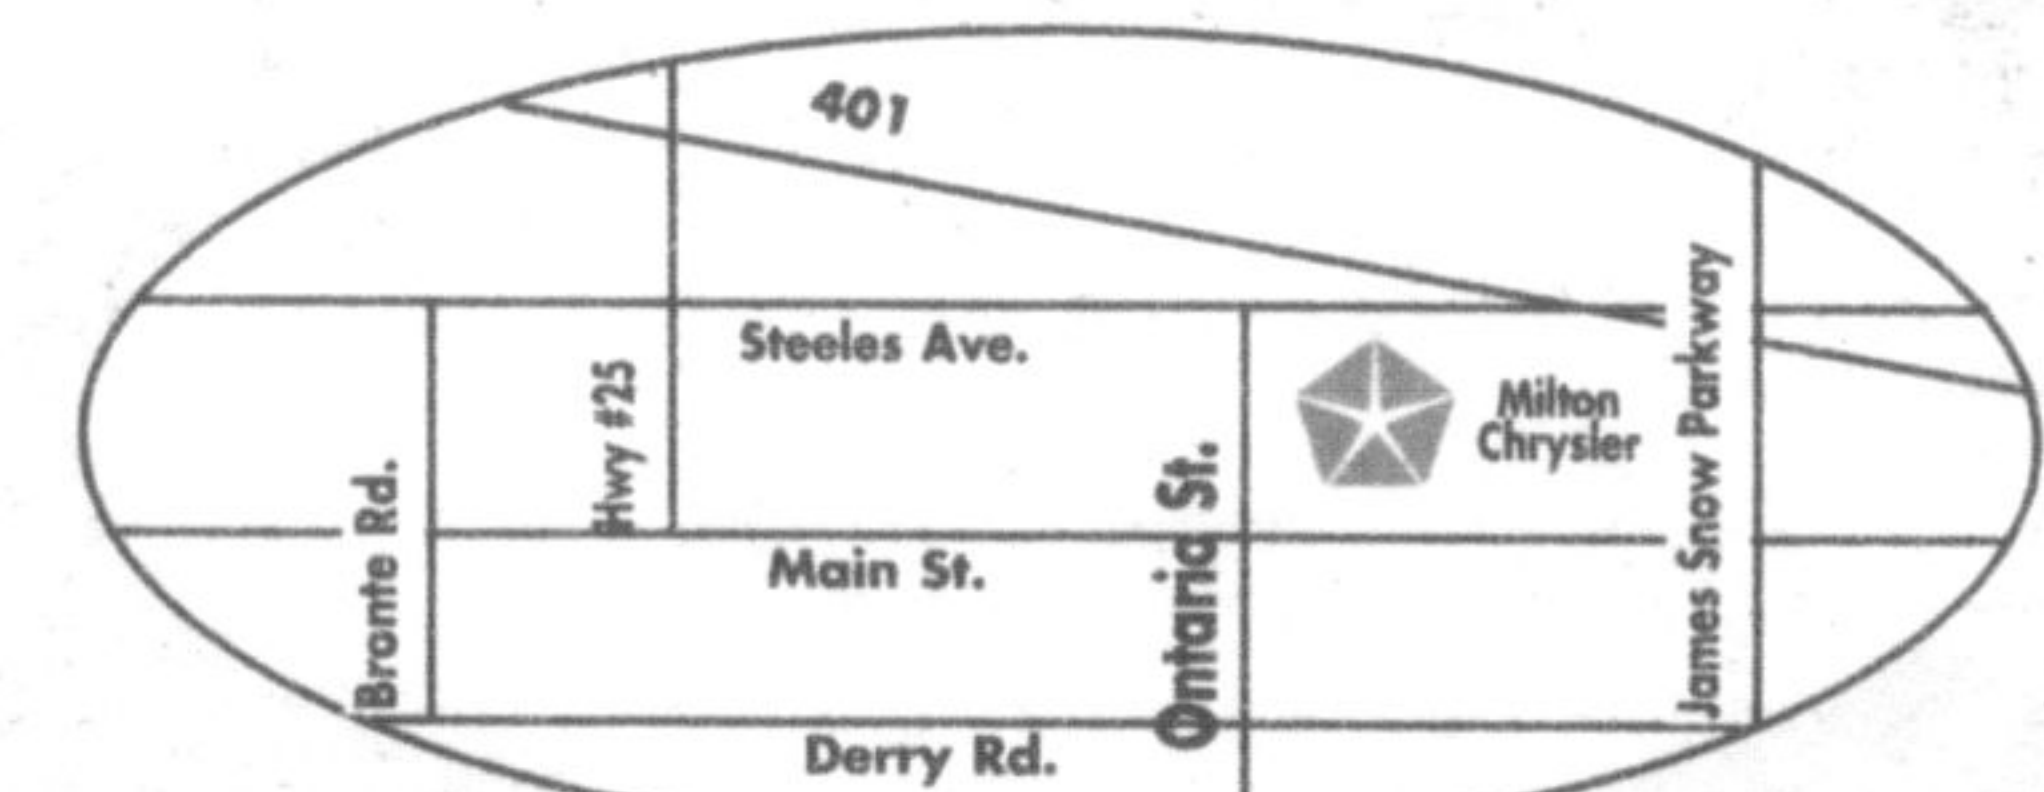

*Special finance, lease rates & factory to dealer allowances all mutually exclusive and may not be combined. See dealer for details. †Sale price plus admin, applic taxes, and lic. †† Lease based on 48 month term. Due at lease signing, first payment, freight, admin fee, applicable taxes + licence fee. Optional buyback. 81,600 km allowance for term. Excess km charge $.15 plus taxes. See dealer for details. **Oil changes Excludes diesels & SRT models. See dealer for details. #See dealer for details.