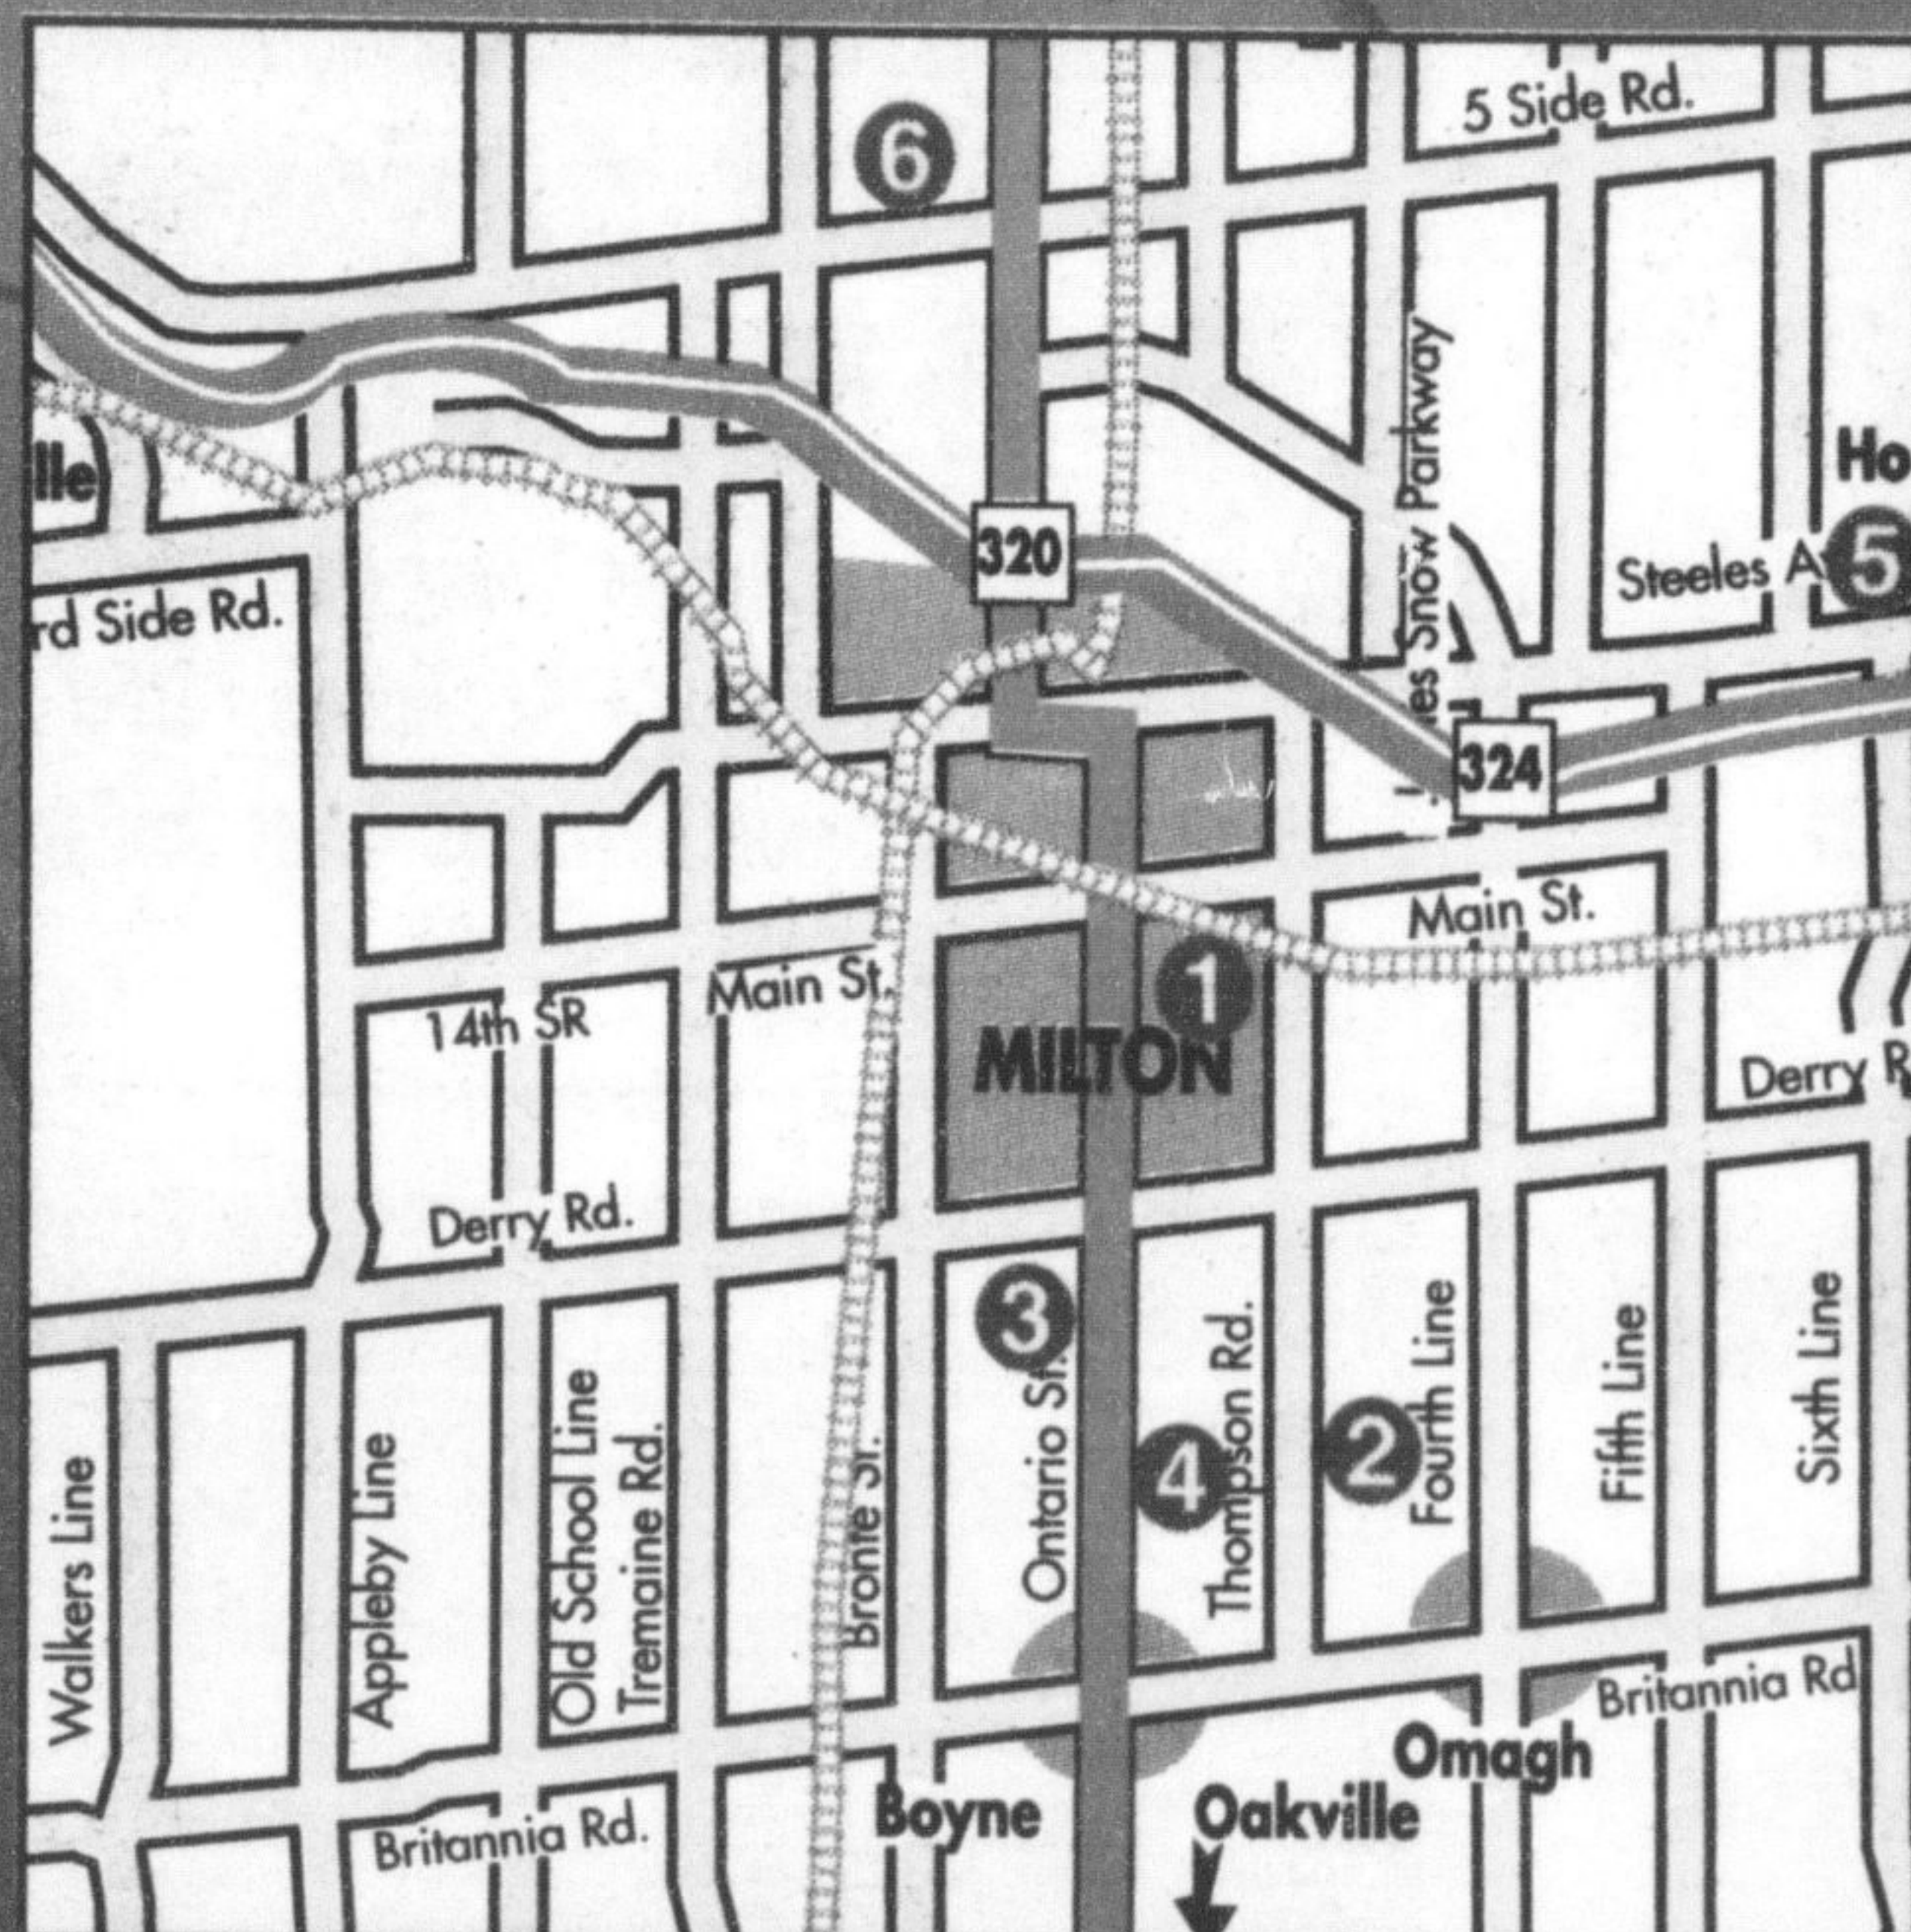

GOLF SEASON

Are You An Avid Golfer?

Check out one of these fine courses or golf services to help get your game up to par!

- 1 Clarks Golf   2 Dr. Golf
- 3 Complete Wellness   4 Executive Fairways
- 5 Hornby Glen   6 Halton Hills Golf Academy

EXECUTIVE FAIRWAYS GOLF CENTRES

The Best Golf Value in Milton!!

EXECUTIVE FAIRWAYS GOLF CENTRE

9 Hole Golf Course - Par 30

18 Hole Miniature Golf Course

Call for tee times 905-878-5355

KEEP YOUR SPINE IN LINE AS YOU GET INTO THE SWING OF THINGS!

Don't wait until you and your game suffer, call today!

- Low back and neck pain and disc irritation
- rotator cuff and shoulder injuries
- elbow strain/golfer's elbow
- hip pain and arthritis
- foot, toe, wrist and hand injuries

Kerry Burke, Hon. B.A., Kin., RMT
Registered Massage Therapist
(905) 878-4884

Dr. Natalie McDonald, B.Sc., D.C.
Chiropractic & Acupuncture
(905) 875-2288

COMPLETE WELLNESS

Unit 205, 550 Ontario St. South, Milton (Derry & Ontario)

Hornby Glen Golf Course

18 Holes • Par 72
Power Carts
Pull Carts
Practice Green
Practice Range

Hornby Glen
Golf Course Inc.

Licensed Pub, Restaurant & Deck
Monday to Thursday $43.
Fri to Sun. & Holidays $50.

Tee Times call: 905-878-3421

Just east of Milton, 1 minute from Hwy 401. Go 1 km west from Trafalgar Road on Steeles, to Hornby Rd north, 1 km to 8286 Hornby Rd.
www.hornbyglen.com

THAW OUT Your Game!!

OPEN SATURDAY & SUNDAY
7:30 am - Dusk

MONDAY - FRIDAY 8:30 am - Dusk

Show this coupon and upgrade your bucket size

DRIVING RANGE & PRACTICE FACILITY

5 Side Road, Milton
Just West of Hwy 25, 2 lights North of Hwy 401
905.878.3290 www.hhga.ca

HALTON HILLS GOLF ACADEMY

DOCTOR GOLF
Professional Golf Services & Personal Training

- Private & Semi Private Instruction
- Clinics & Group Lessons
- Ladies Only Clinics
- Junior Camps & Clinics
- Video/Computer Swing Analysis
- Club Sales & Repairs
- Custom Club Fitting
- Golf Tours & Trips
- Corporate Events
- Lunch & Learn Sessions

For more information, or to book a lesson, Clinic or Package contact: TODD THOMSON
Ph: 905-466-8443 todd@doctorgolf.net
www.doctorgolf.net

Clarke's Golf
www.clarkesgolf.com

Great Callaway Specials for Father's Day

Great Big Bertha II 380cc Drivers Graphite $348.95 Reg. $599.95	Big Bertha Steelhead III Driver Graphite $148.95 Reg. $379.95	Warbird Golf Balls $17.95 Reg. $29.95	Callaway Golf Shirts 2003 Stock 50% OFF

Krickets Golf Junior Shirts From $16.95	TaylorMade Gloves $19.95 reg. $24.95	Ladies Golf Shoes From $19.95

18 Thompson Rd., Unit 7&8, Milton
905-878-1818