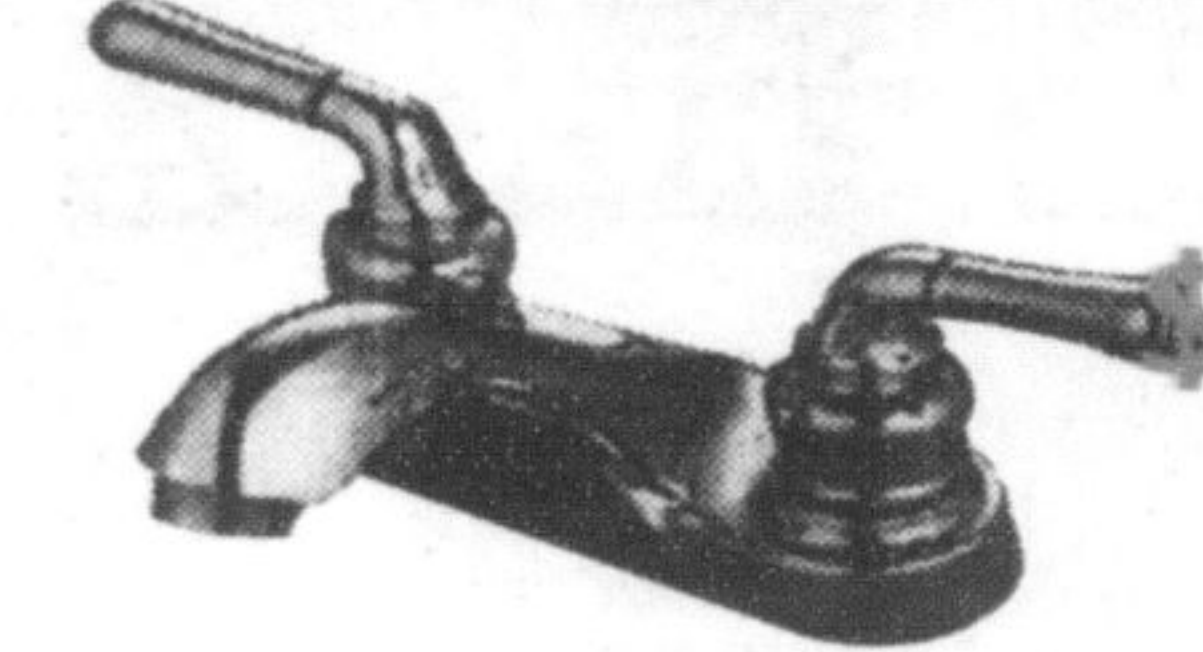

SALE
$49⁹⁵

Chrome plated - 4" CC CP Handle