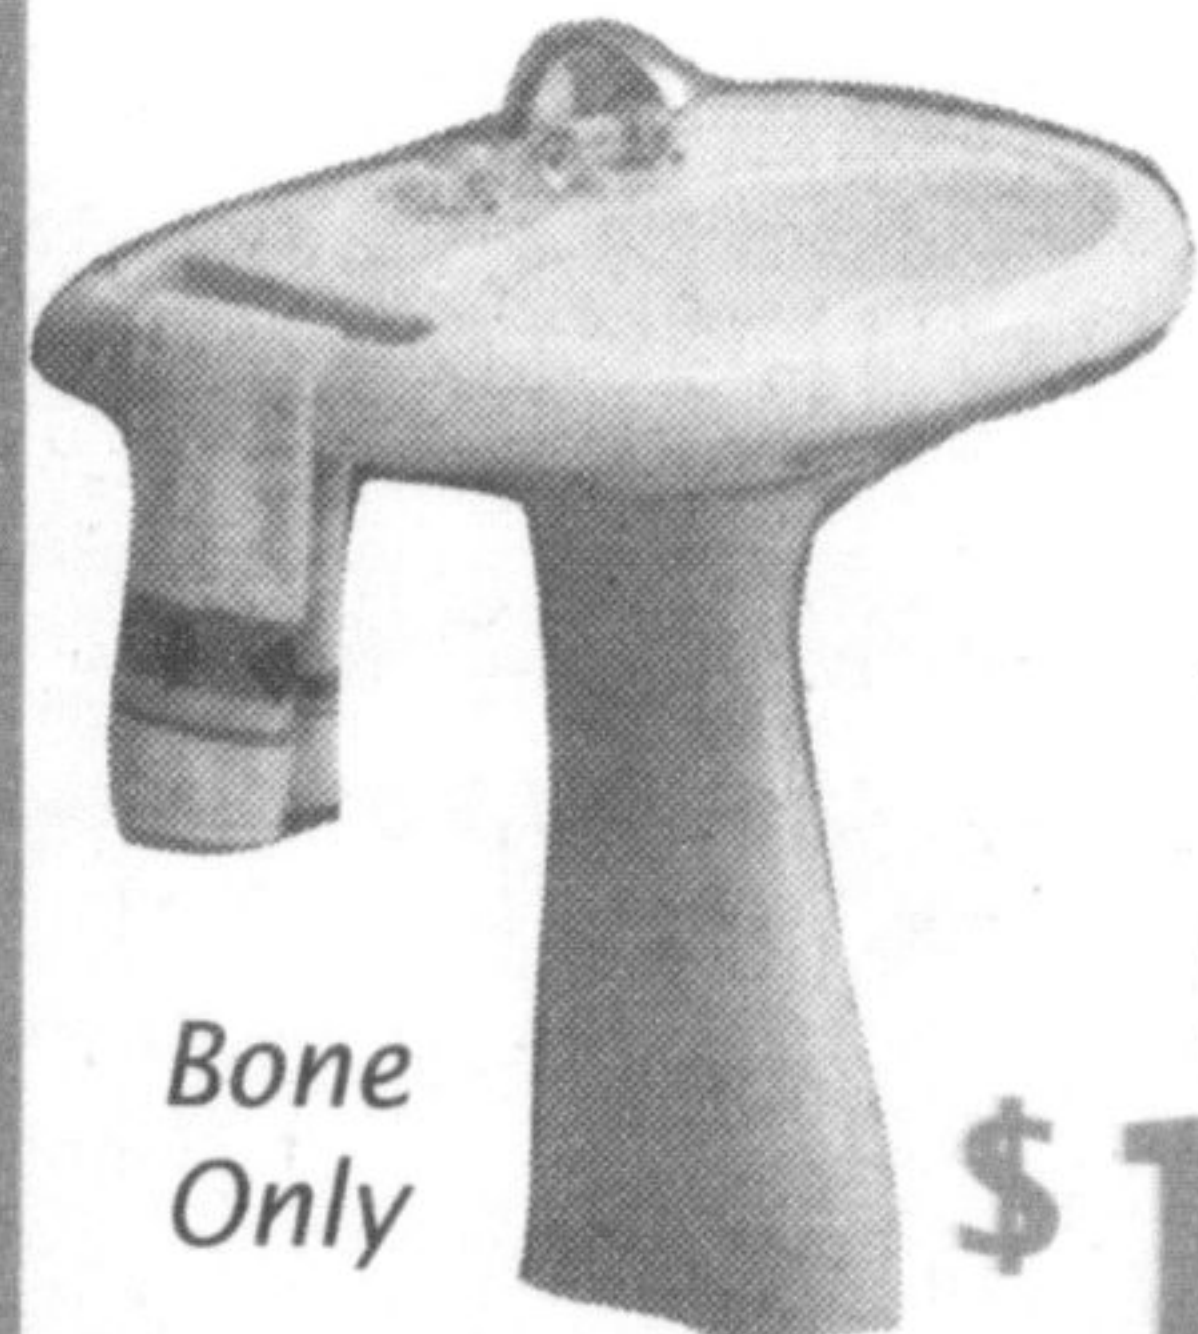

SALE
\$849

White, Bone, Biscuit
MSL \$1680.00

SALE
\$899⁹⁵ Cash & Carry

Studio™

62 x 32 x 84 in.
(three-piece)

STANDARD FEATURES:

- Roof Cap
- Integrated soap dishes, shelves and towel bar

MAAX™ Vichy 5555™
55 x 55 x 21 in.

10 Jet Whirlpool

White, Bone, Biscuit, Skirt Extra
MSL \$1458.00

SALE
\$949⁹⁵

DIANA
6 Jet Whirlpool

60"x32"x20.25",
White & Bone
MSL \$1410.

SALE
\$799⁹⁵

4" Pedestal Clearance

18 x22 in.
Limited Quantities.
MSL \$269.95

SALE
\$129⁹⁵

Deluxe Vanity - Marble Top

White high gloss finish
49" x22" MSL \$896.

SALE
\$549⁹⁵

ADD-A-SHOWER

Chrome plated, complete with shower and rectangular frame Reg. \$299.95

Includes 53" Riser, Faucet, 27"x42" Frame, Flange/Wall Bracket & Ceiling Support

SALE
\$199⁹⁵

Hand Shower

One spray plus water saver, 24" (61 cm) wall bar with adjustable slide, 69" (175 cm) long metal hose.
MSL \$109.95

SALE
\$49⁹⁹

VORTENS
18" High Elongated Toilet

Powerful & efficient 1.6gpf/6.01pf. A.D.A. compliant. Seat not incl.