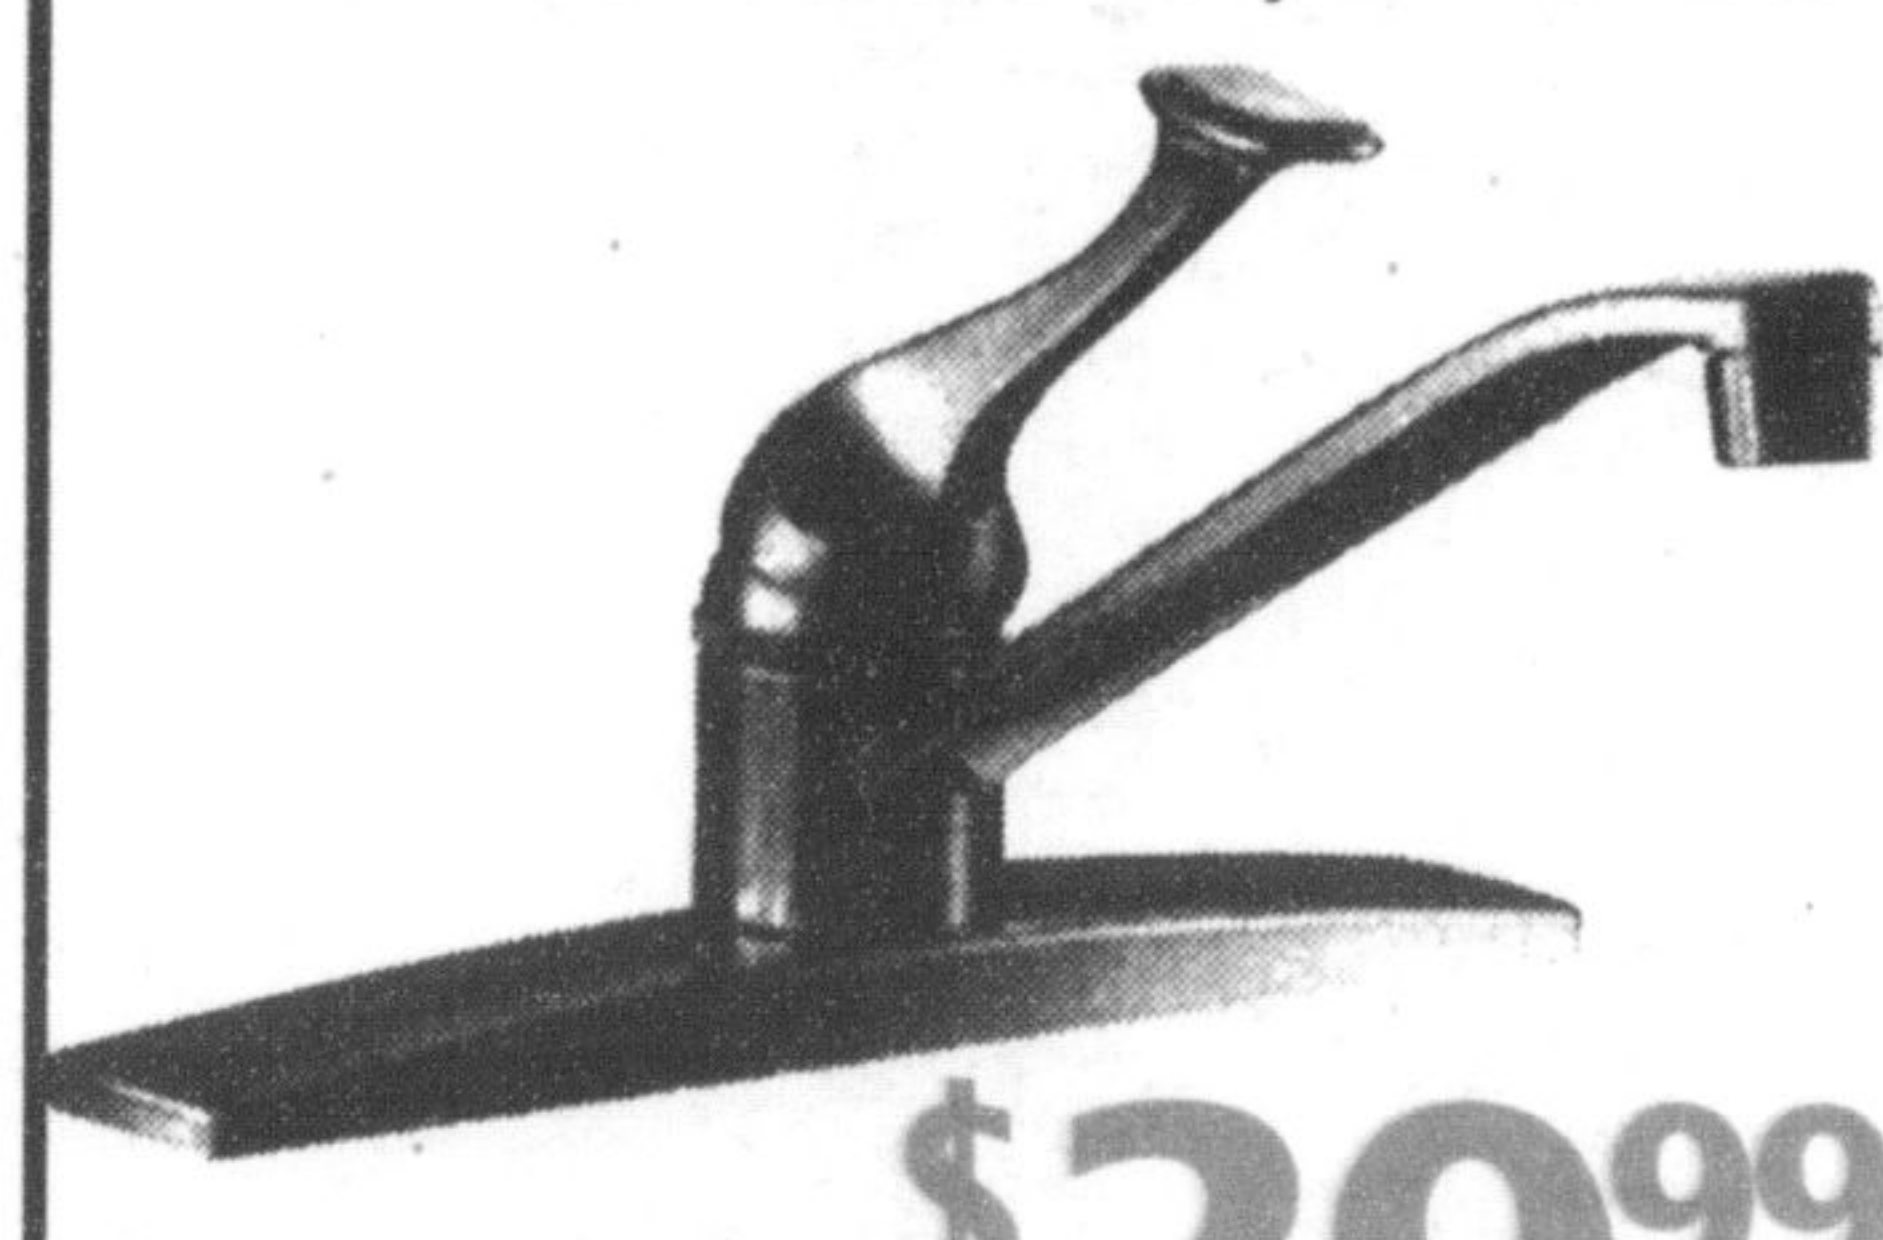

SALE
$39⁹⁹

PULL OUT SPRAY KITCHEN FAUCET

Chrome Plated with Deck Cover Plate