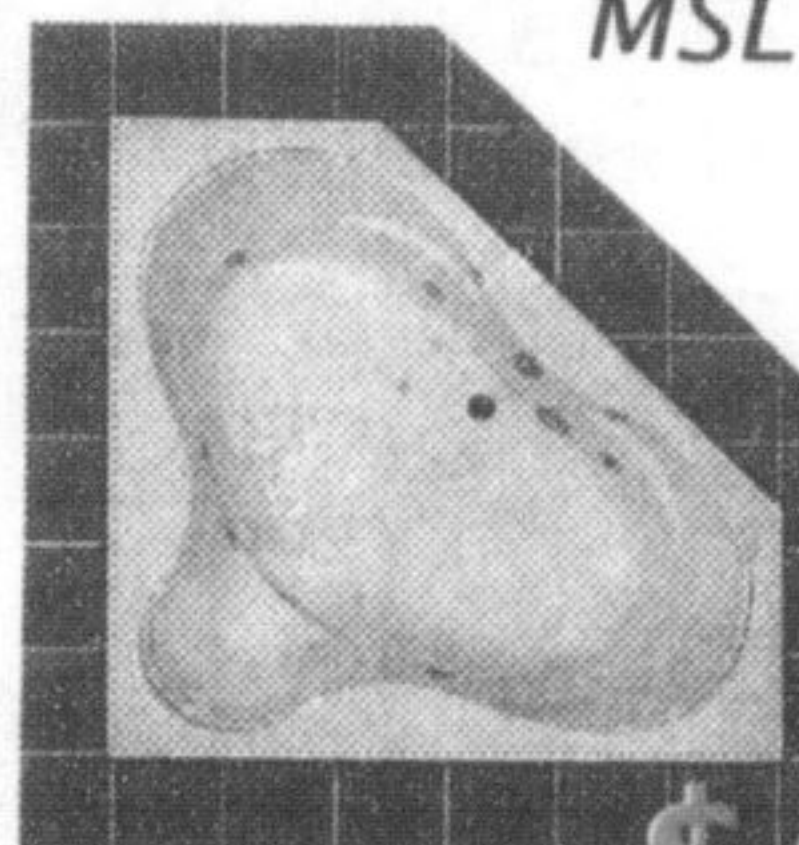

NORVAL PLUMBING CENTER INC.

"If You Don't Know How - We'll Show You How"

PARTS - INSTALLATION - SERVICE

LAVENDA 6631™
67x31x30 in.,
Antique charm & modern comfort
MSL \$1604.00

SALE
\$999⁹⁵

WASAGA
6 Jet Whirlpool
with Air Switch
60"x60"x21"
White & Bone.
MSL \$1699.95

SALE
\$849

White, Bone, Biscuit
MSL \$1680.00

SALE
\$899⁹⁵ Cash & Carry

Studio™

62 x 32 x 84 in.
(three-piece)

STANDARD FEATURES:

- Roof Cap
- Integrated soap dishes, shelves and towel bar

MAAX™ Vichy 5555™
55 x 55 x 21 in.

10 Jet Whirlpool

White, Bone, Biscuit, Skirt Extra
MSL \$1458.00

SALE
\$949⁹⁵

DIANA
6 Jet Whirlpool

60"x32"x20.25",
White & Bone
MSL \$1410.

SALE
\$799⁹⁵

4" Pedestal Clearance

18 x22 in.
Limited Quantities.
MSL \$269.95

SALE
\$199⁹⁵

Hand Shower

One spray plus water saver, 24" (61 cm) wall bar with adjustable slide, 69" (175 cm) long metal hose.
MSL \$109.95

SALE
\$49⁹⁹

VORTENS
18" High Elongated Toilet

Powerful & efficient 1.6gpf/6.01pf. A.D.A. compliant. Seat not incl.