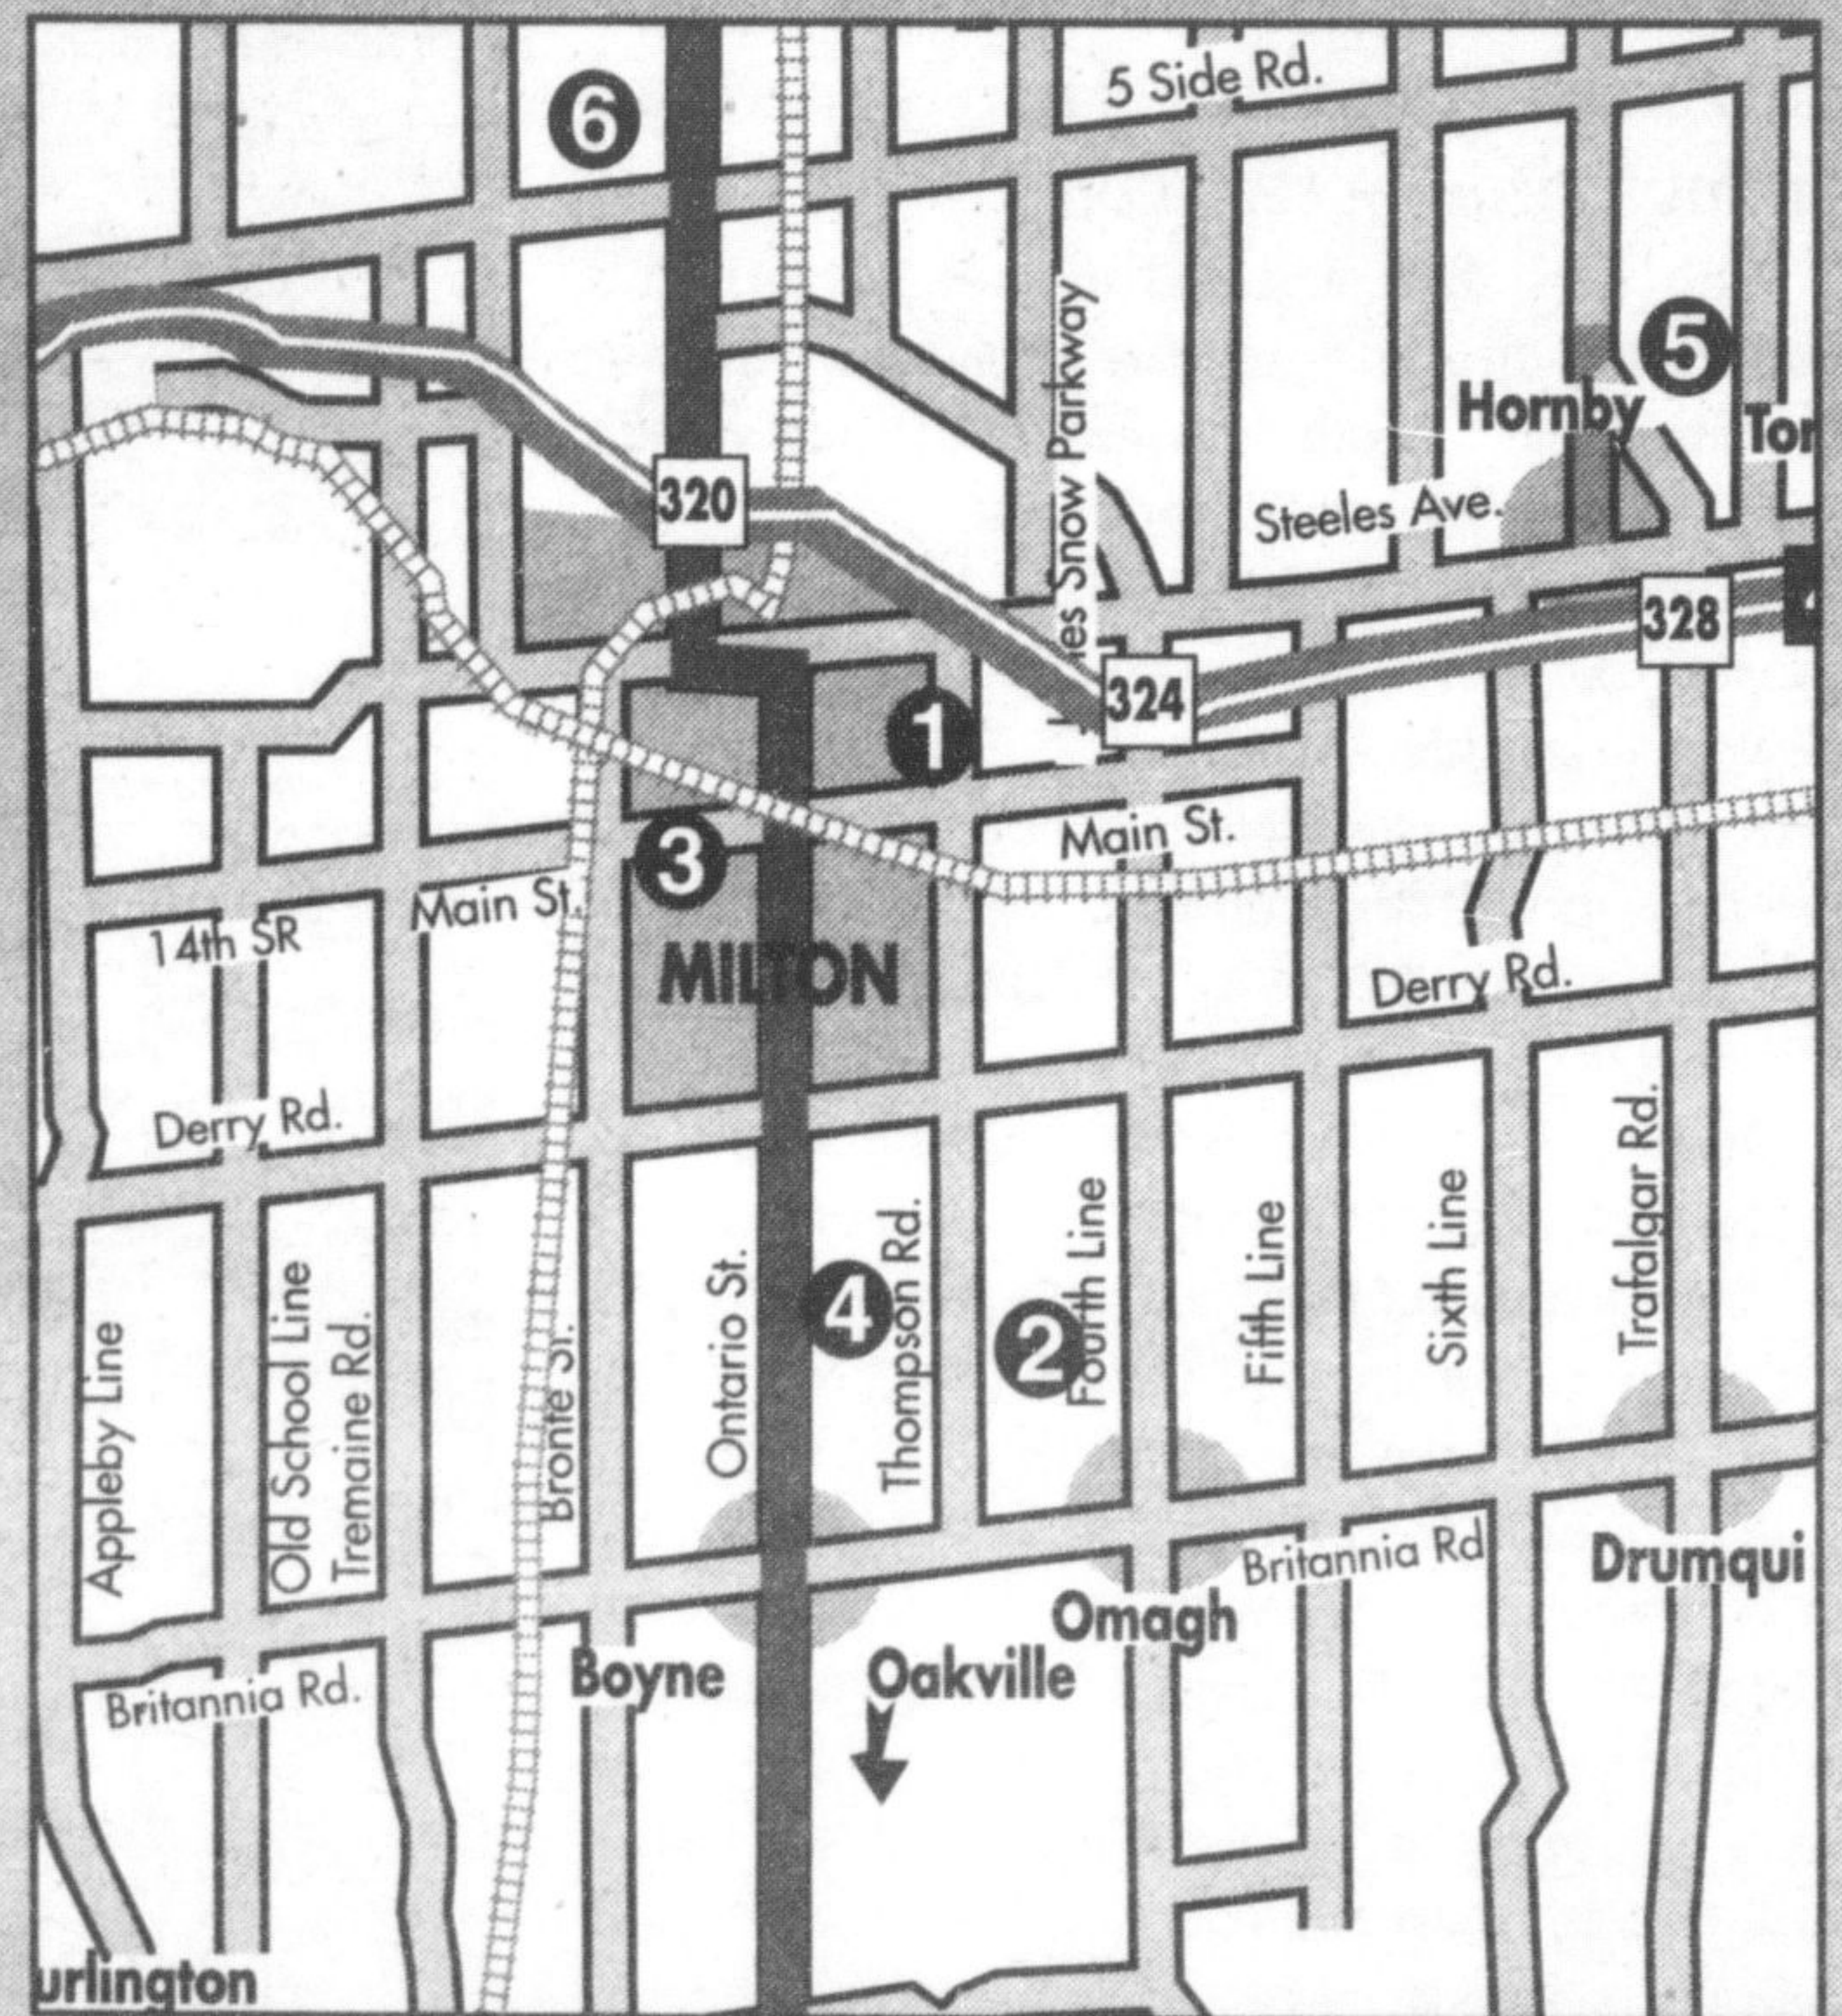

Hornby Glen Golf Course

18 Holes • Par 72
Power Carts
Pull Carts
Practice Green
Practice Range

Licensed Pub, Restaurant & Deck
Monday to Thursday $43.
Fri to Sun. & Holidays $50.

Tee Times call: 905-878-3421

Just east of Milton, 1 minute from Hwy 401. Go 1 km west from Trafalgar Road on Steeles, to Hornby Rd north, 1 km to 8286 Hornby Rd.
www.hornbyglen.com

THAW OUT

Your Game!!

OPEN SATURDAY & SUNDAY

7:30 am - Dusk

MONDAY - FRIDAY 8:30 am - Dusk

Show this coupon and upgrade your bucket size

HALTON HILLS
GOLF
ACADEMY

DRIVING RANGE & PRACTICE FACILITY

5 Side Road, Milton

Just West of Hwy 25, 2 lights North of Hwy 401

905.878.3290 www.hhga.ca

DOCTOR GOLF

Professional Golf Services & Personal Training

- Private & Semi Private Instruction
- Clinics & Group Lessons
- Ladies Only Clinics
- Junior Camps & Clinics
- Video/Computer Swing Analysis
- Club Sales & Repairs
- Custom Club Fitting
- Golf Tours & Trips
- Corporate Events
- Lunch & Learn Sessions

For more information, or to book a lesson, Clinic or Package contact: **TODD THOMSON**
Ph: 905-466-8443 todd@doctorgolf.net
www.doctorgolf.net

The Best Golf Value in Milton!!

EXECUTIVE FAIRWAYS GOLF CENTRE

9 Hole Golf Course - Par 30

18 Hole Miniature Golf Course

Call for tee times 905-878-5355

Titleist Cobra FootJoy

Clarke's Golf
www.clarkesgolf.com

Mark Your Calendar!!

DEMO DAY

Adams, Callaway, Taylor Made, Ping, Titleist
Thurs. May 27 • 4-7pm
At Cross Winds Golf Course

Golf Ball Specials

Maxfli M3 Tour $29.95
Callaway WarBirds $17.95
Wilson Ultra (15pac) $18.95
Used Balls from $7.00

Topflite Stand Bags
$89.95
reg. $129.95

Taylor Made
Gloves
$19.95
reg. $24.95

JUNIOR CLINIC
Starts May 30th
Sunday Mornings
Call store for details

Callaway Golf
SPALDING

18 Thompson Rd.
Unit 7&8, Milton
905-878-1818

Taylor Made

MASSAGE THERAPY CLINIC

CATHERINE WILKINSON CR, RMT

Rehabilitation

Health Care Specialists

- Chronic Pain
- Motor Vehicle Accidents
- Whiplash
- Headaches
- Sports Injuries
- Shoulder & Neck Specialists
- Stress
- Relaxation
- Reflexology (foot massage)
- Pregnancy

HANDS ON REHABILITATION SERVICES

Laurier Medical Centre

497 Laurier Avenue Suite 8, Milton, Ontario

905.875.3902 for appointment

Visit us this weekend at
Milton Mall Passport to Wellness Fair.