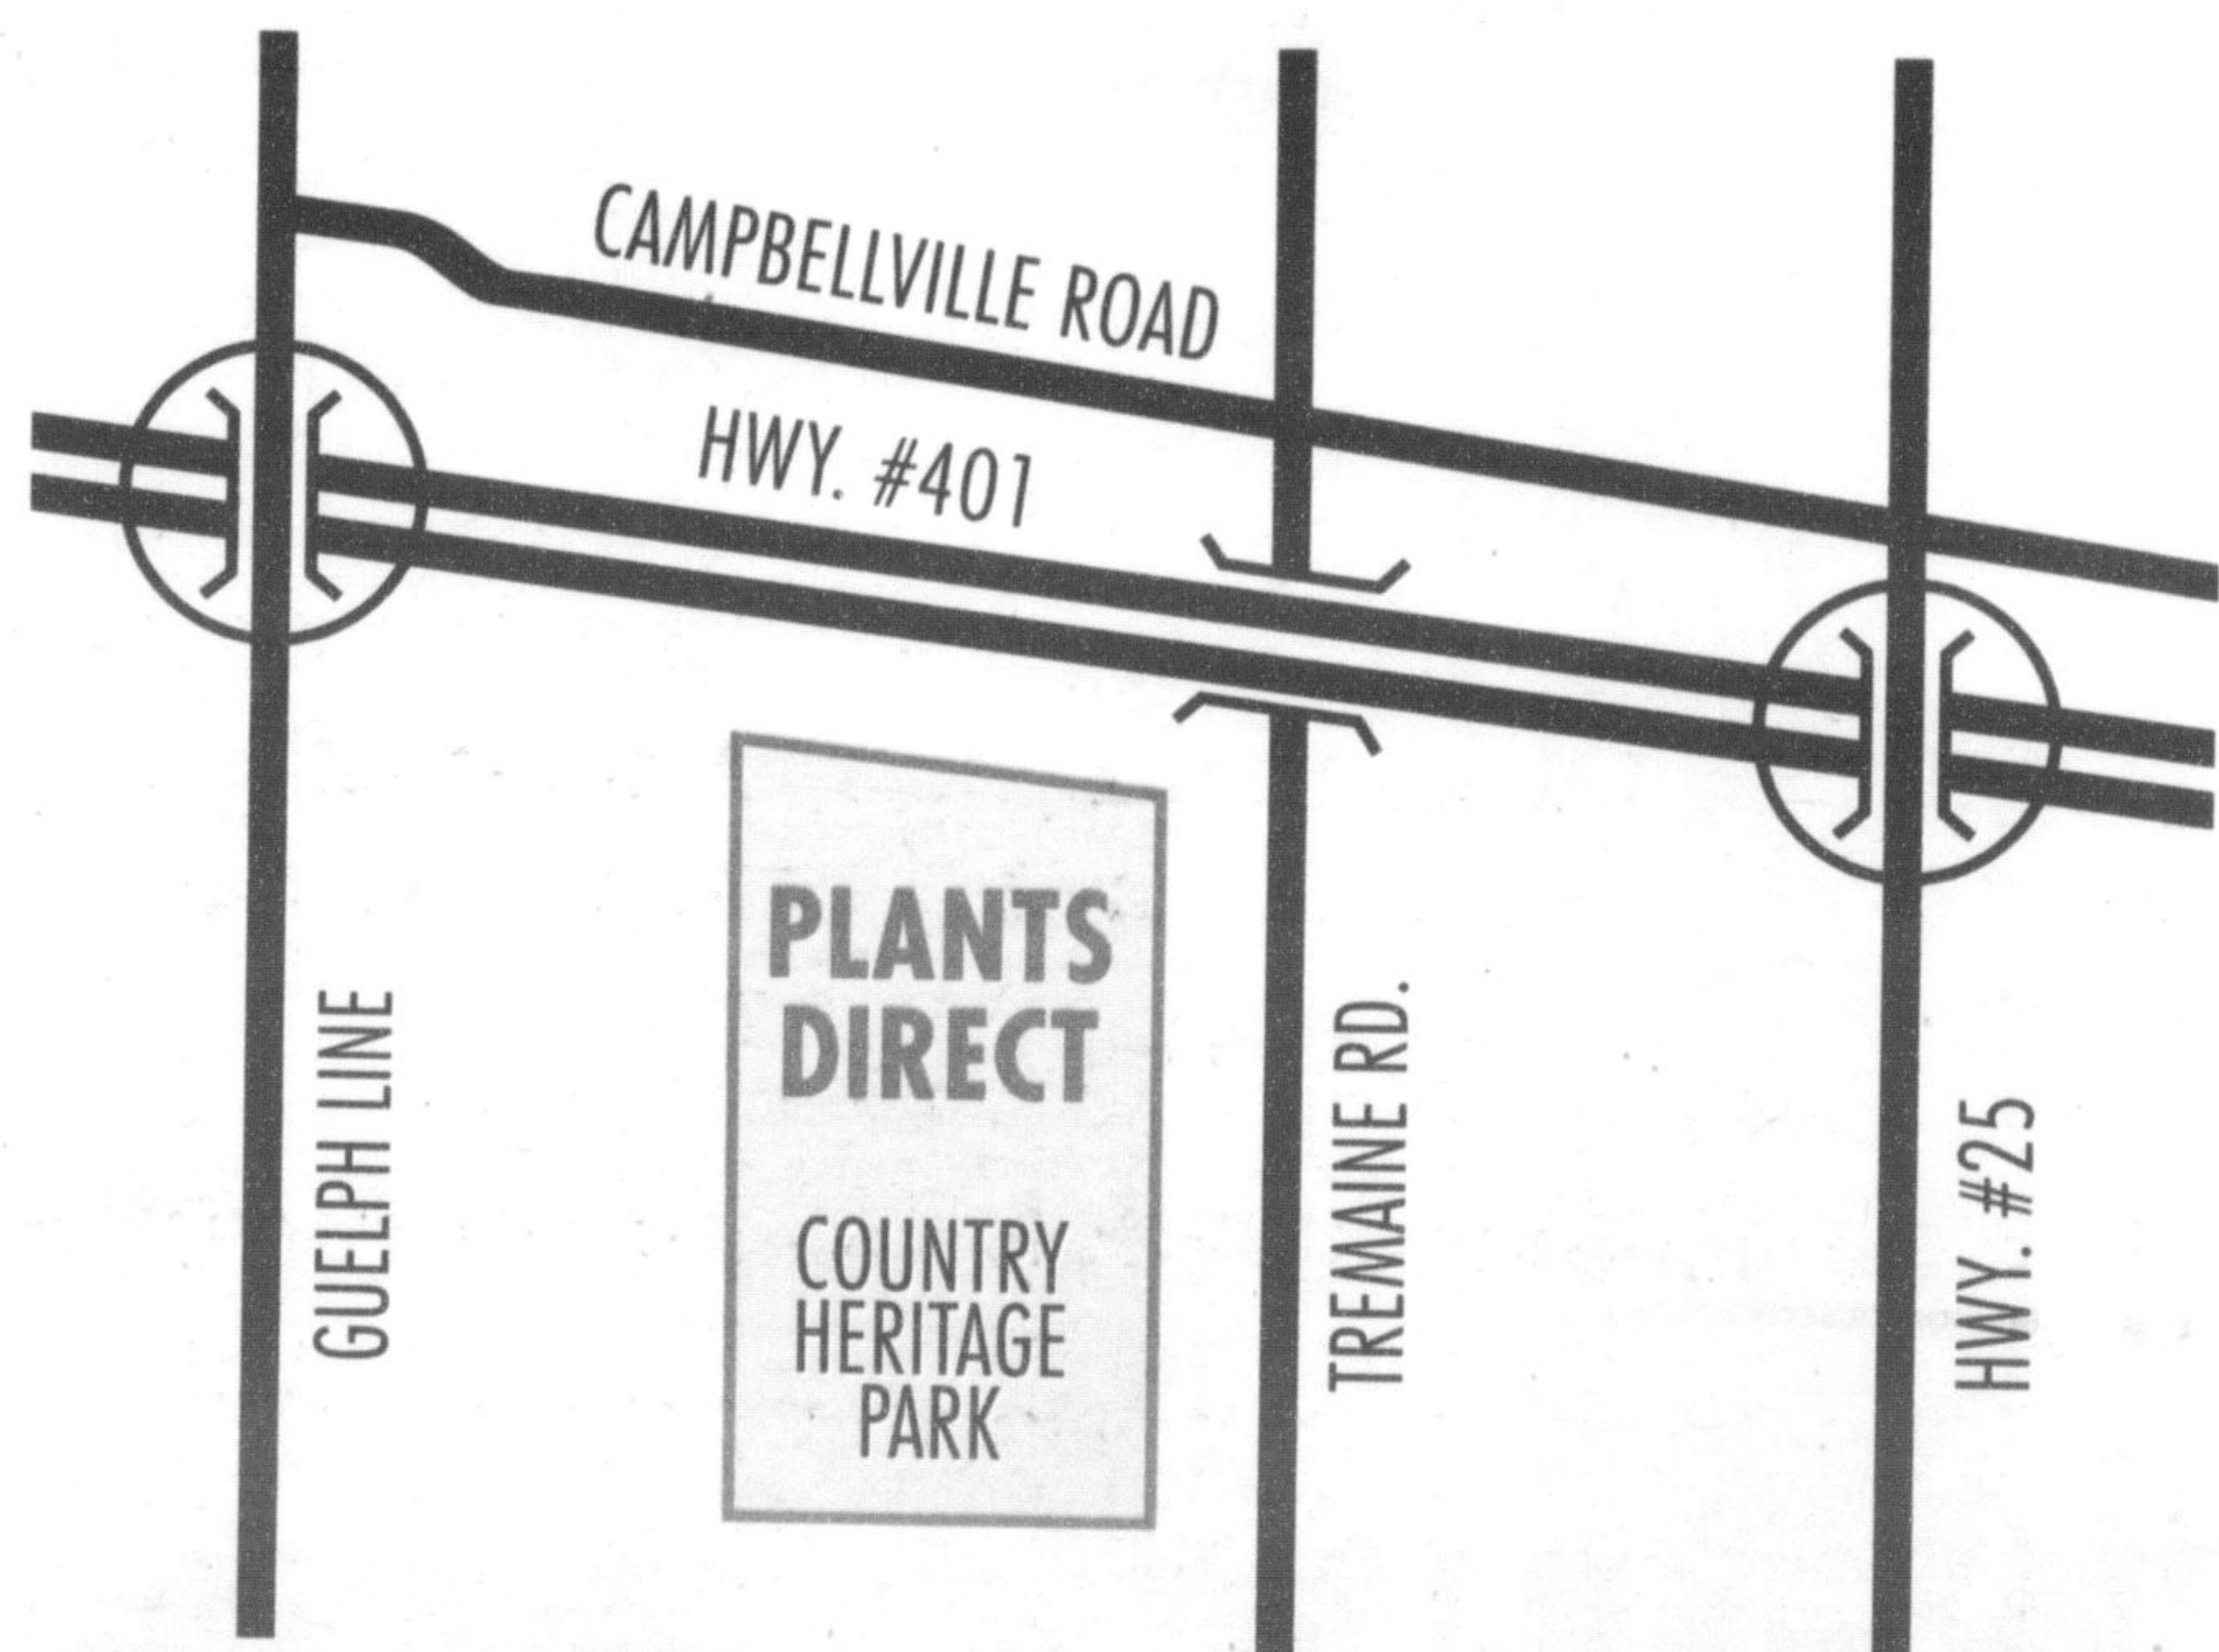

Plants Direct

CANADA'S LARGEST SELECTION OF IRISES IN ONE LOCATION!

IRIS 4" POTS
$2.99
(REG. $5.99)

LARGE SELECTION OF 1 GALLON IRIS POTS
$6.99
(REG. UP TO $19.99)

COME NOW FOR THE LARGEST SELECTION • FIRST COME FIRST SERVED