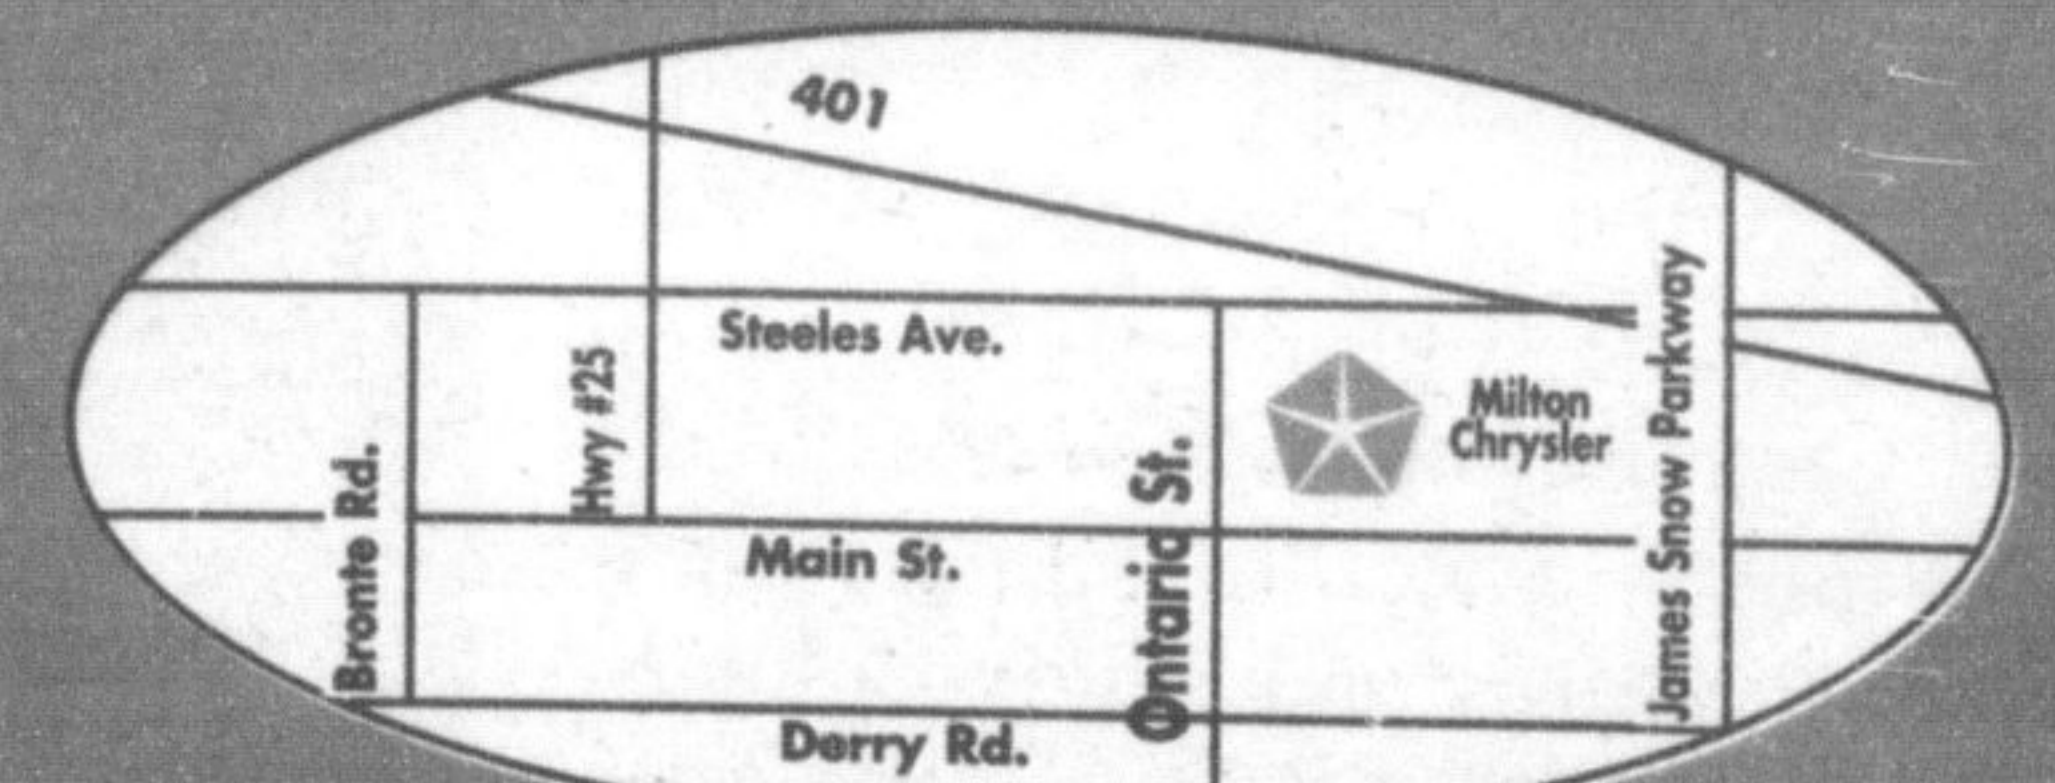

†Sale price on used vehicles add for admin. fee, applicable taxes & lic. fee. * Rating based on Chrysler End of Year 2003 SSI rating for our dealer group. #Excludes diesels & SRT models. See dealer for details. ††Cash sale price incl. FDA, add for admin fee, applicable taxes & lic. fee + freight. Lease based on 0%, 48 mth term. Due at lease signing, admin fee, applicable freight, lic. + taxes. $1,000 km allowance for team. Excess km charge $0.15 + applicable taxes. Walk away lease, optional buy back. OAC. See dealer for details. ** Finance rates + terms as shown. May not be combined with FDA or lease rates. OAC. See dealer for details. ## Finance, lease rates + FDA are mutually exclusive and may not be combined. Visit dealer for details for your particular model.