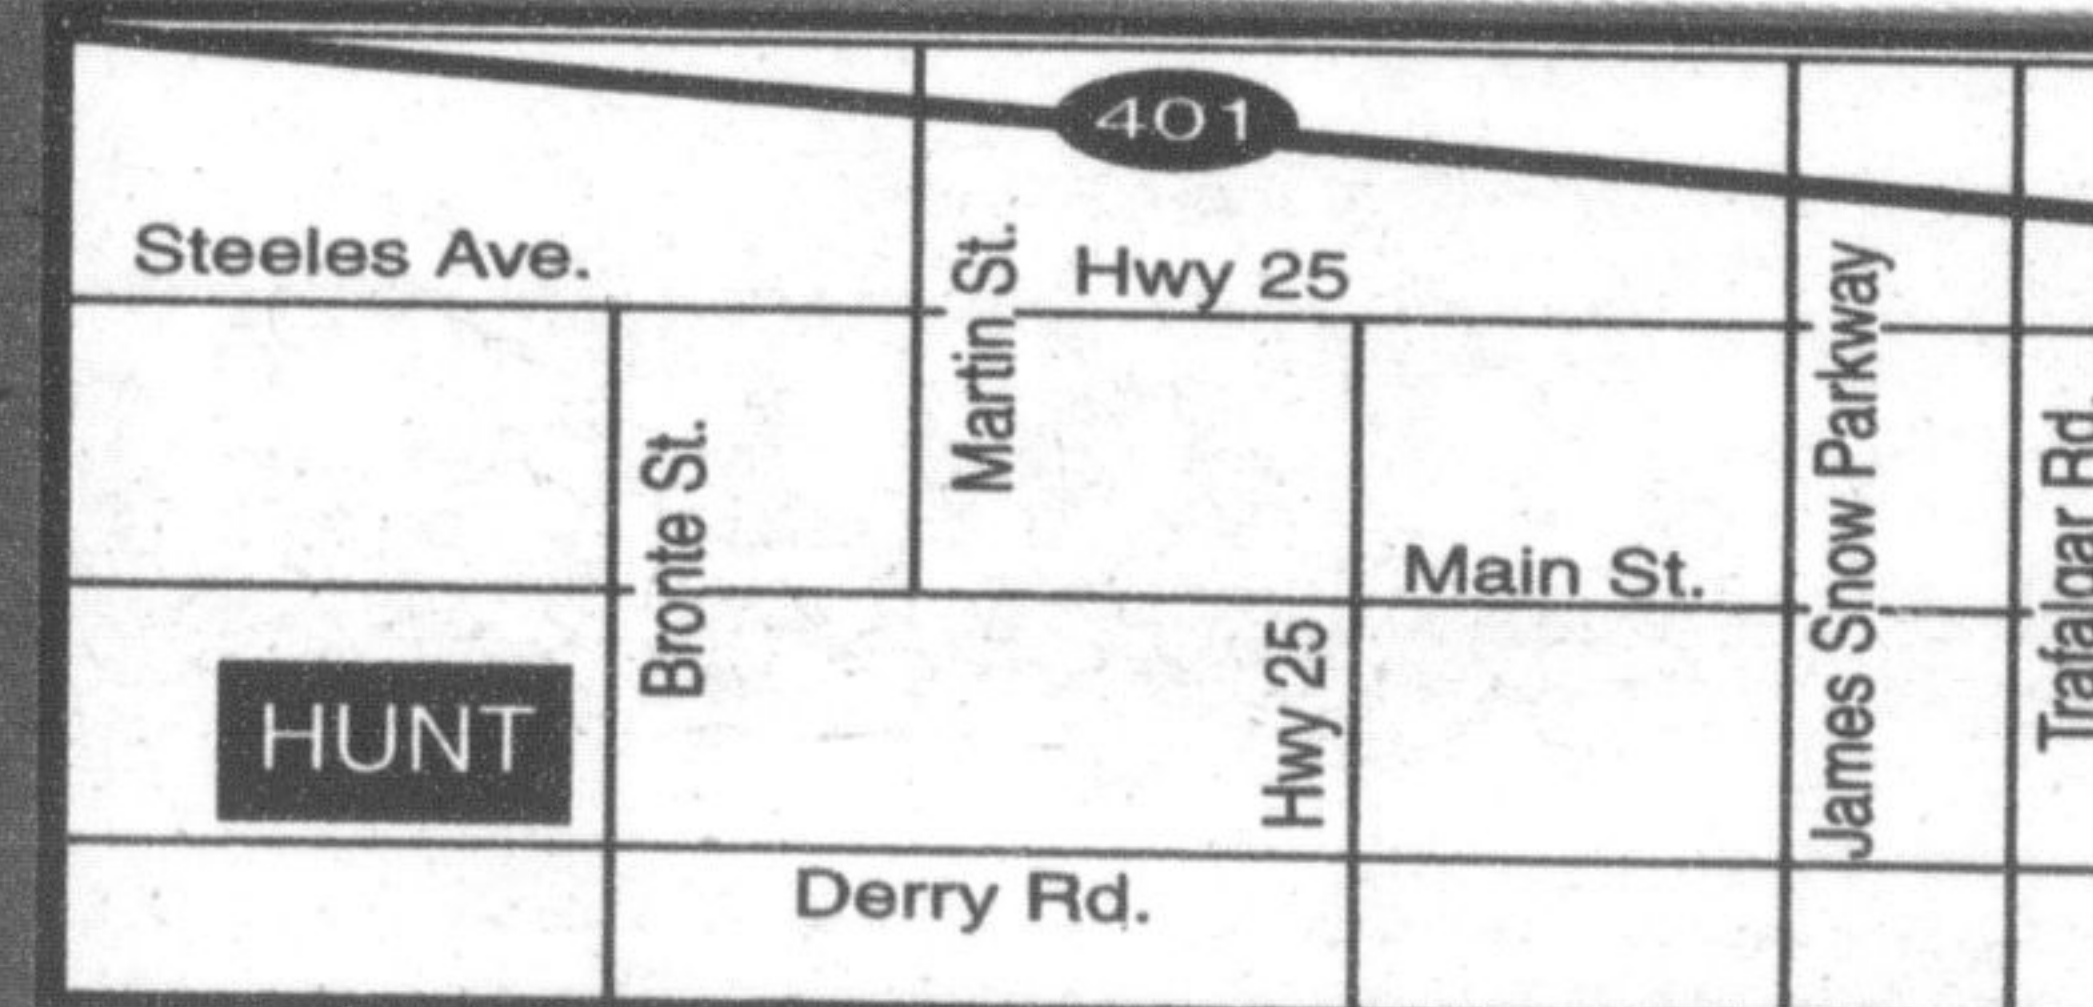

www.huntchrysler.ca