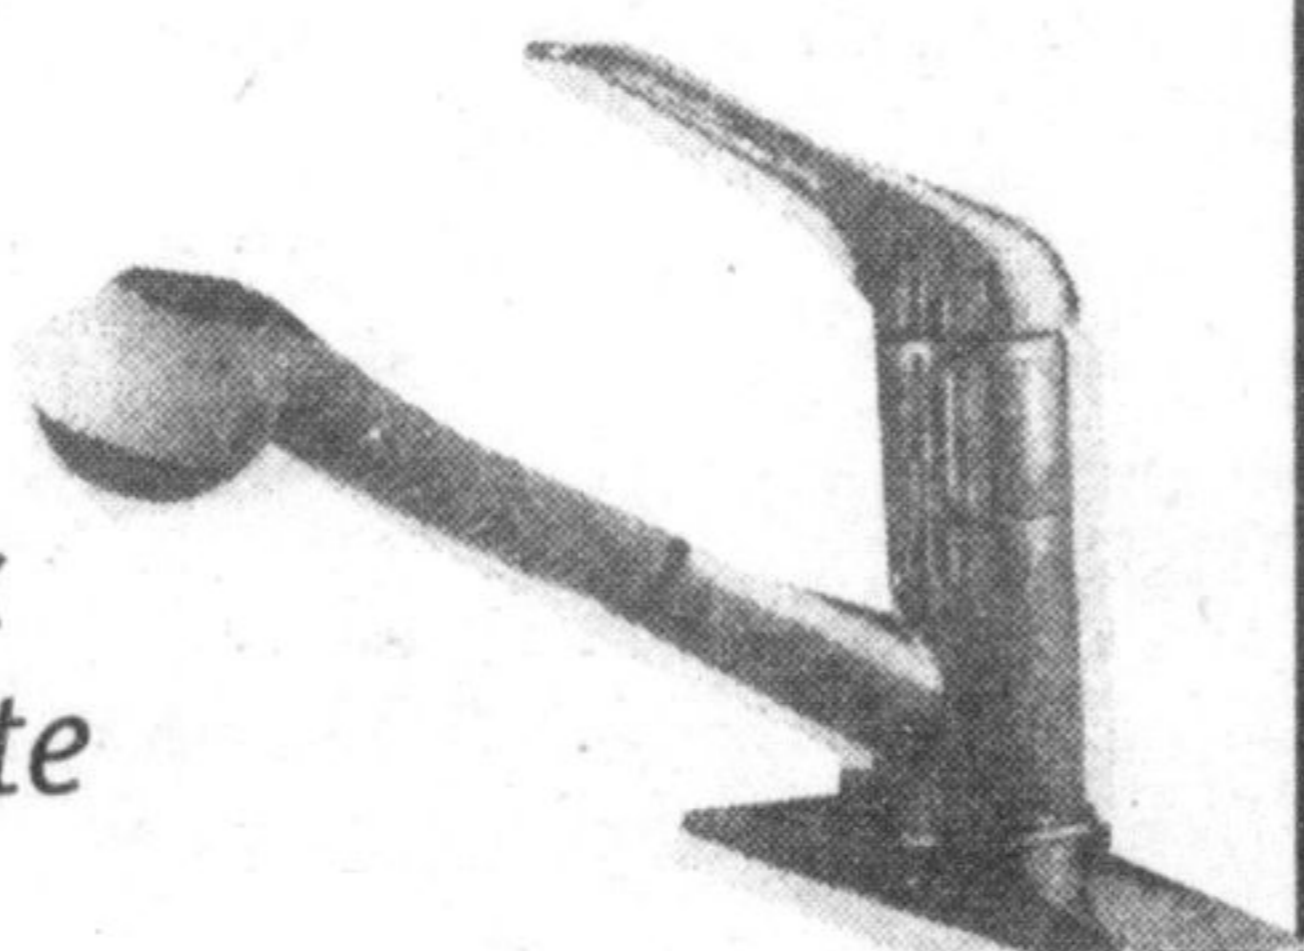

**SALE**  
**\$129<sup>95</sup>**

**Kitchen Faucet**  
 Brass Waterways - 8"CC

**SALE**  
**\$39<sup>99</sup>**

**PULL OUT SPRAY KITCHEN FAUCET**

Chrome Plated with Deck Cover Plate

**Special**  
**\$99<sup>99</sup>**