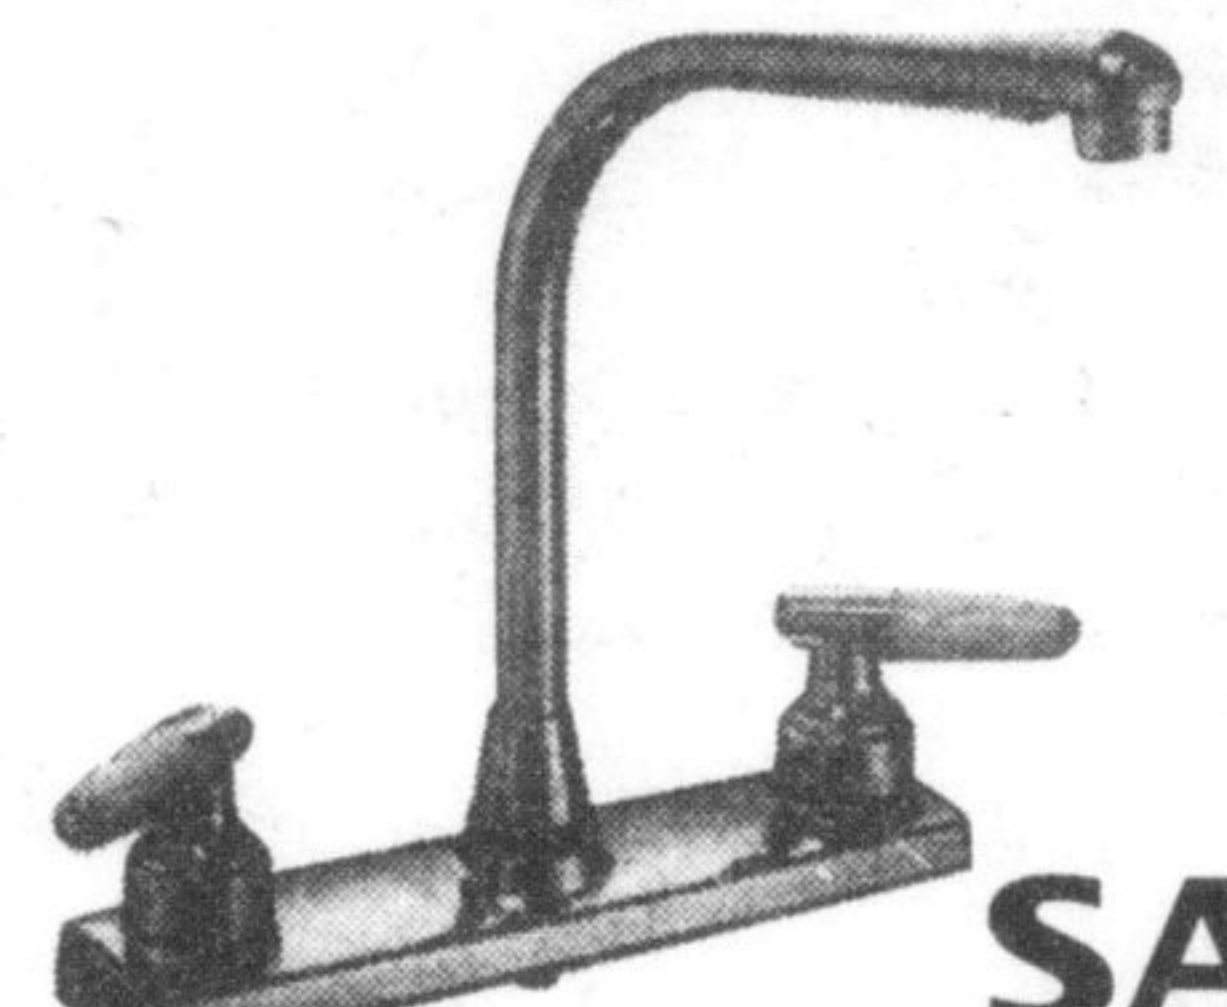

SALE
$49⁹⁵

MANSFIELD One Piece Toilet

Reg. Rim, White only,
5yr. warranty MSL $693.