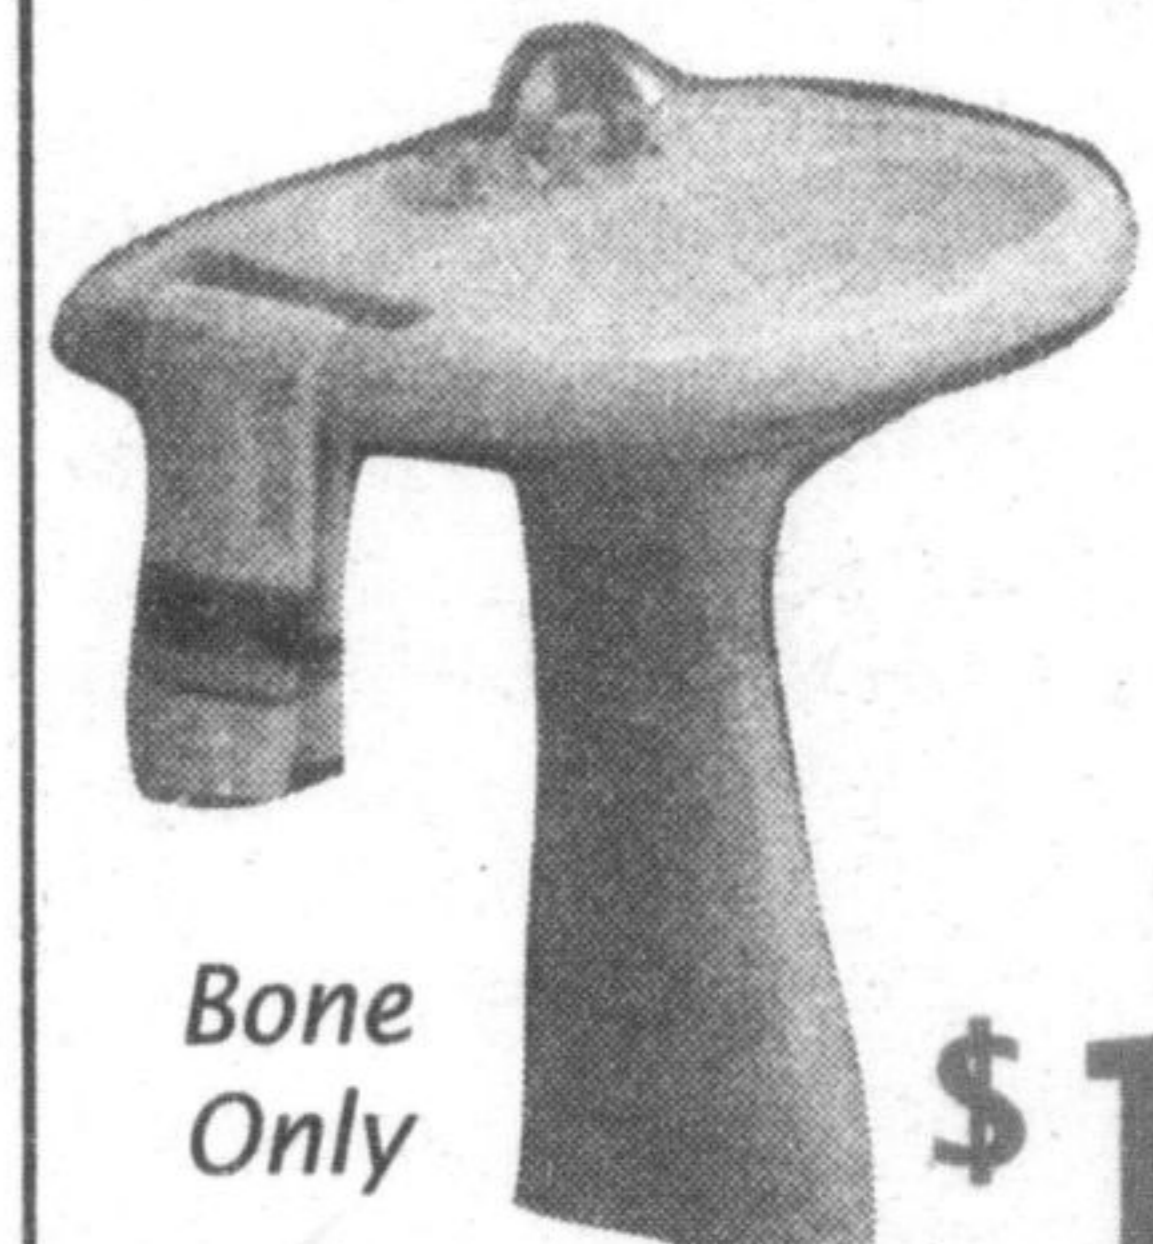

18 x22 in.
Limited Quantities.
MSL $269.95

SALE
$129⁹⁵

Kitchen Faucet
Brass Waterways - 8"CC