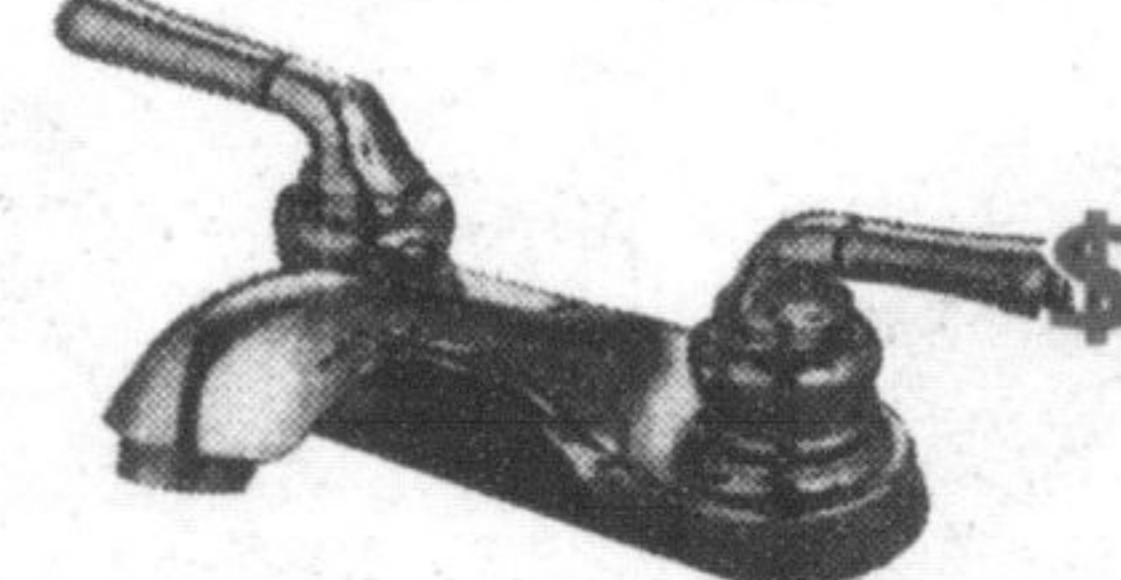

**SALE**  
**\$369<sup>95</sup>** set

**VORTENS 18" High Elongated Toilet**

Powerful & efficient  
 1.6gpf/6.0l pf.  
 A.D.A. compliant.  
 Seat not incl.

**SALE**  
**\$299**

**Designer Basin Faucet**

Chrome plated - 4" CC polished brass handles and aerator