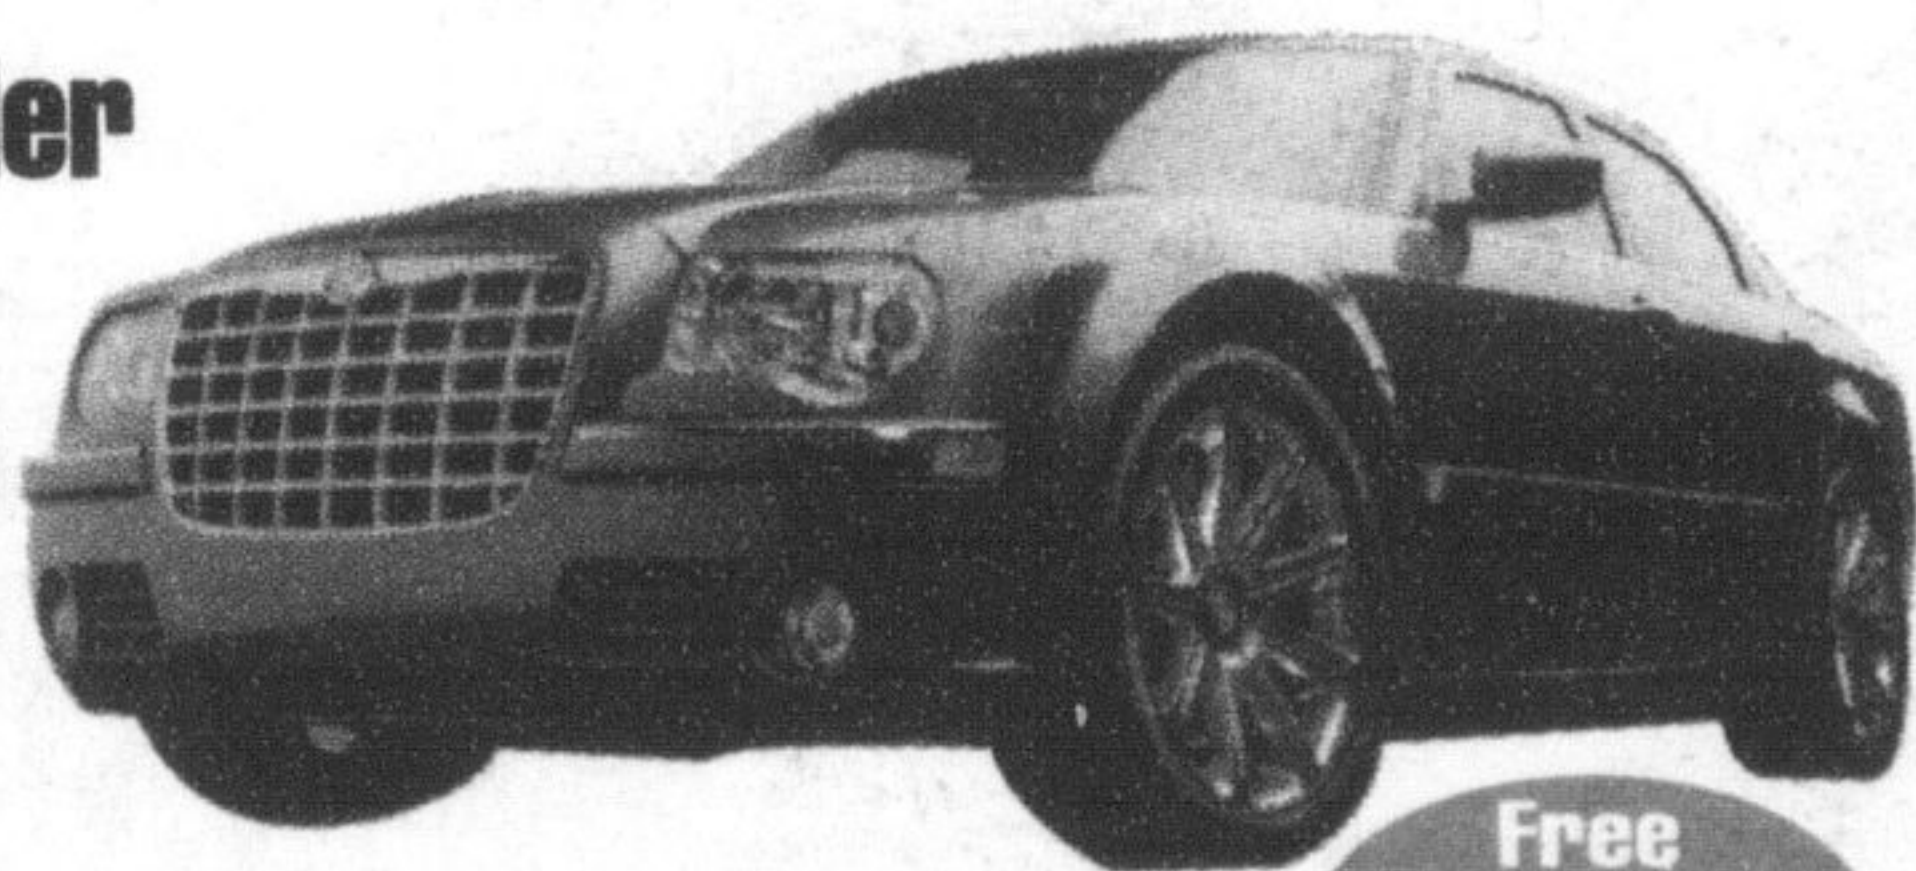

Visit us on the web at

MILTON CHRYSLER POWER PLAY

OVER 7 MILLION DOLLARS WORTH OF

GET... 0% FINANCING AVAILABLE
On Chrysler Purchase/Lease rates on a wide selection of your favourite Models

2004 Dodge Ram SRT-10
Viper Powered
500 HP V10
Very Limited Production
Fastest Truck in the World.

1 Available

2004 Dodge Ram Quad Cab 1500 Laramie "Hemi" 4x4
345HP Hemi, leather, our top of the line truck. Stk # 15987

Free Lawn Mower
Free Lifetime Changes

ZERO MONEY DOWN! **\$429*** per month 36 m.

2005 Chrysler 300 Series
Great selection available.
Hurry, they're going fast!

Free Lifetime Oil Changes

2004 Chrysler Sebring Convertible
A/C, tilt, cruise, pw, pl, pm, cloth, low kms. Stk # 136565

250L Gas
Free Lifetime Changes

Cash Price \$27,888+

CERTIFIED USED CARS... Bonus Get 250L of Gas Free! Plus FREE Lifetime Oil Changes

IT'S OUR... BIGGEST SALE OF THE YEAR!
3 Days Only!

Fri. April 23 9-6pm **Sat. April 24 9-5pm**

Mon. April 26 9-9pm

EVERY INSTOCK NEW OR USED VEHICLE IS ON SALE!!

TOP DOLLAR FOR YOUR TRADE IN!!

Milton CHRYSLER • DODGE • JEEP
"WE SELL SATISFACTION"