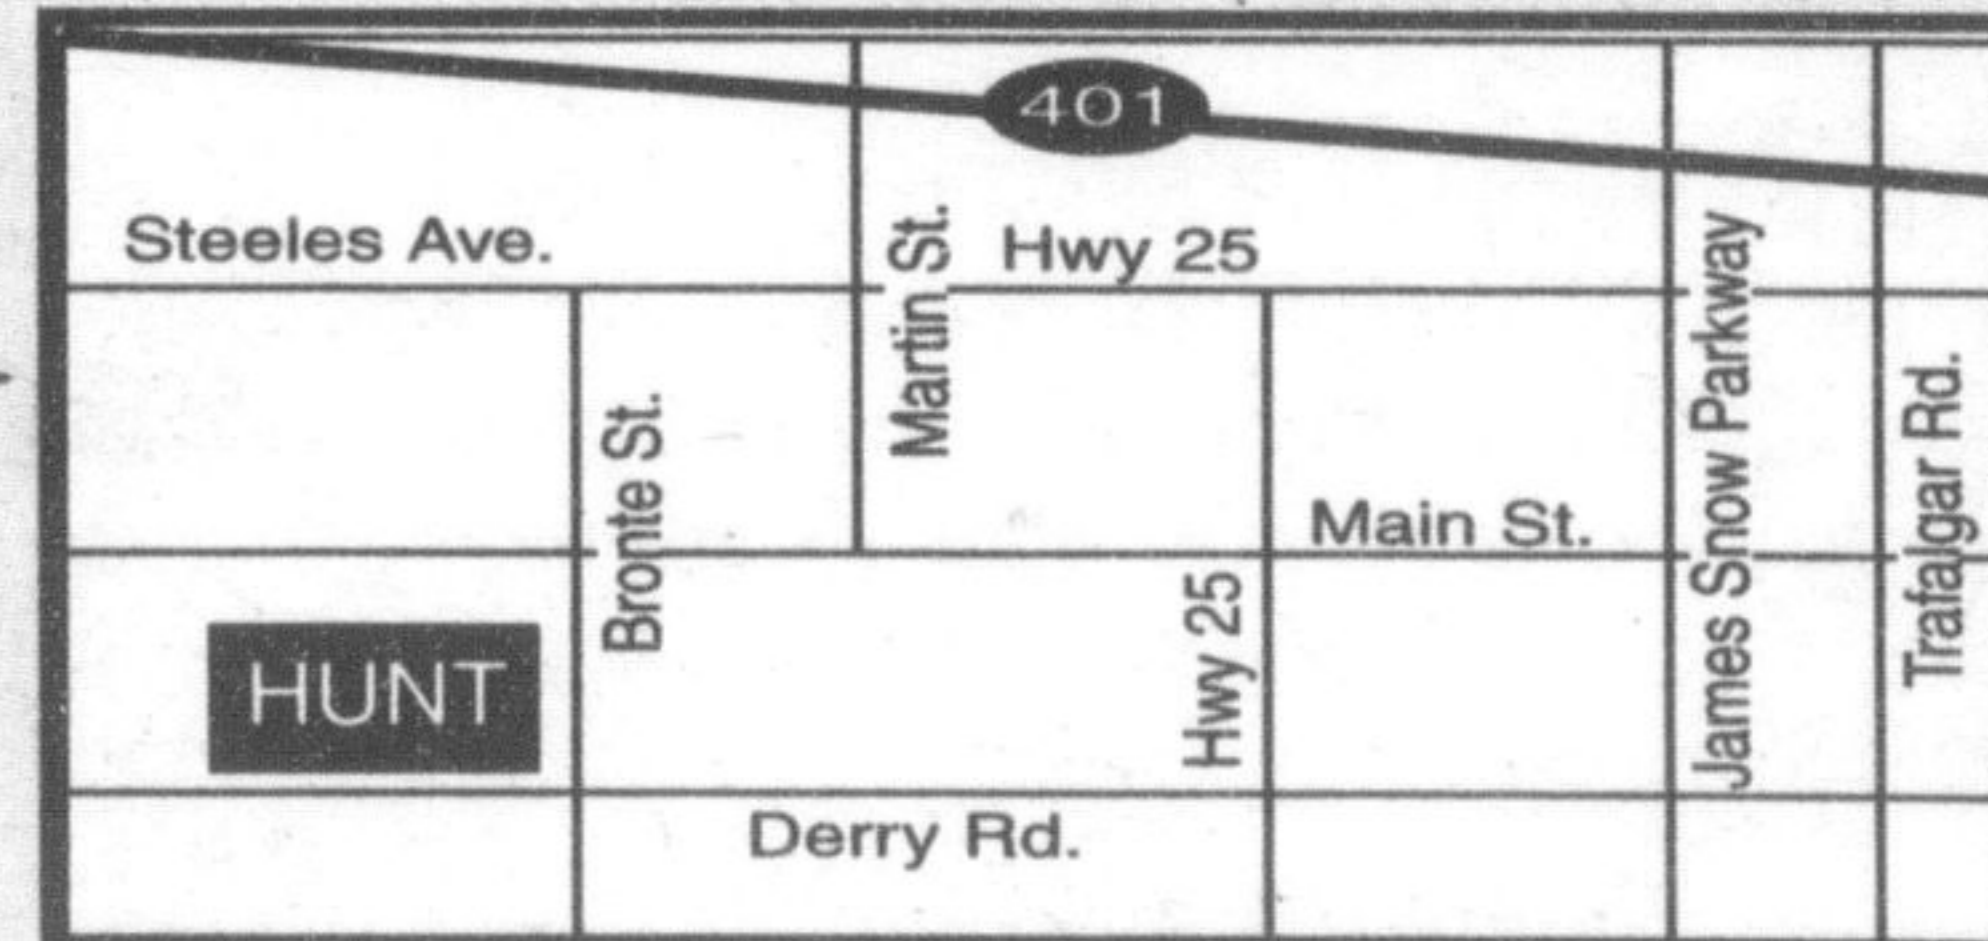

www.huntchrysler.ca

*0% financing available up to 60 mos, but varies by year and model chosen. Finance example: $20,000 @ 0%, 60 mos, monthly payment $333.33, COB $0, total obligation $20,000. Purchasers who choose 0% financing forego other incentives so interest rate could be as high as 9%. OAC. All preowned vehicles plus admin. fee, licensing & sales taxes. † See Dealer for details on Maintenance package, excludes diesels, V10's, SRT-4 and fleet sales.