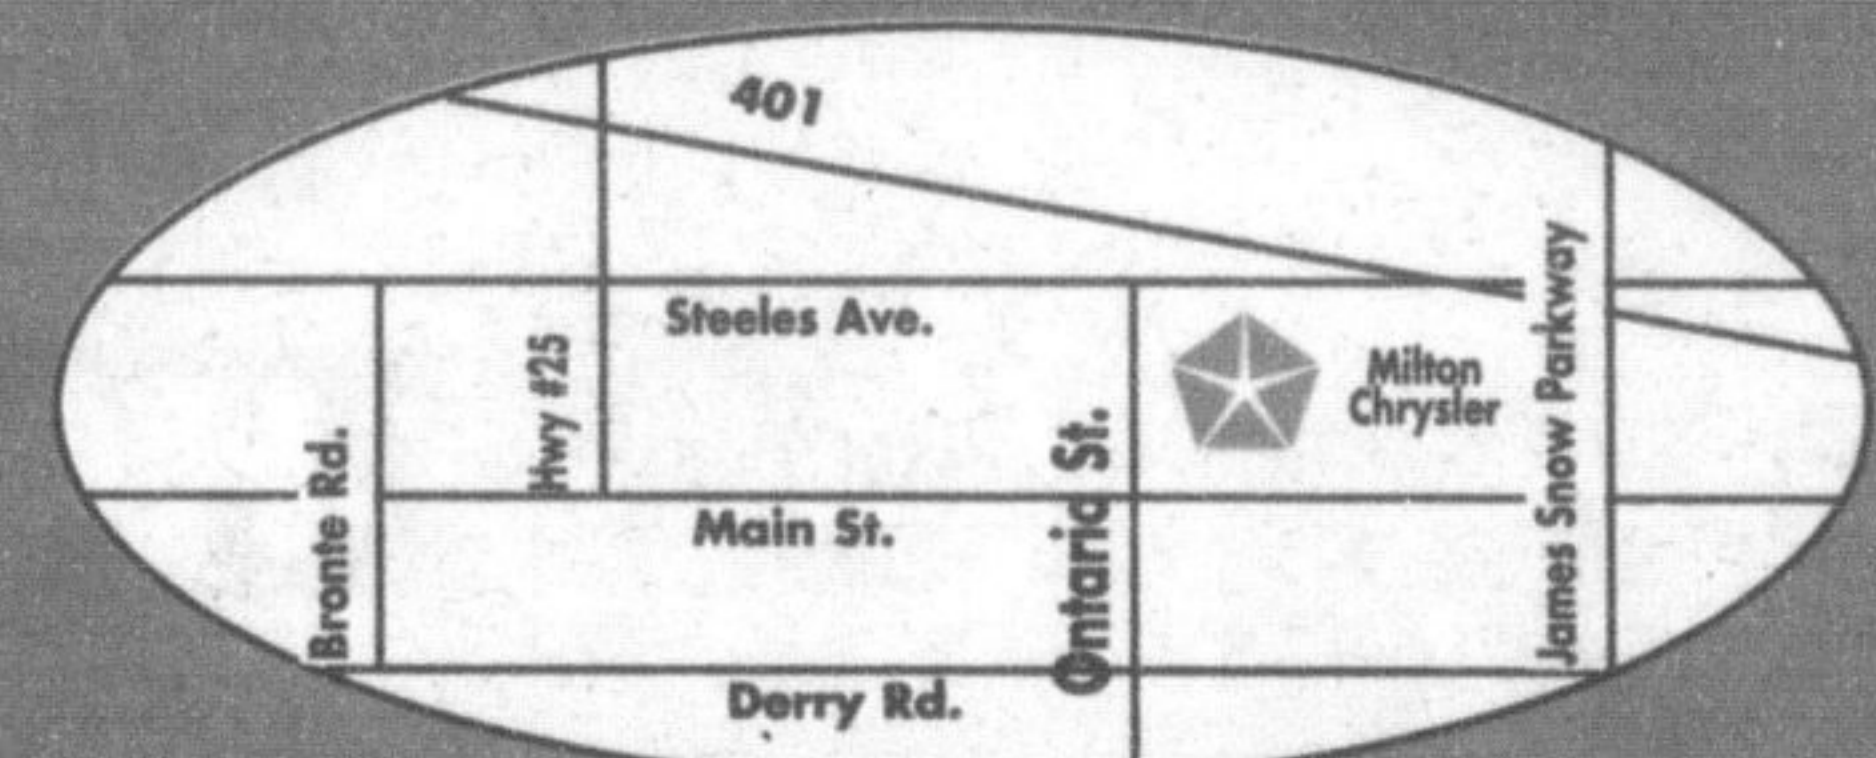

905-878-8877

81 ONTARIO ST. N. MILTON
one block north of the Milton Mall

Visit us at www.miltonchrysler.com