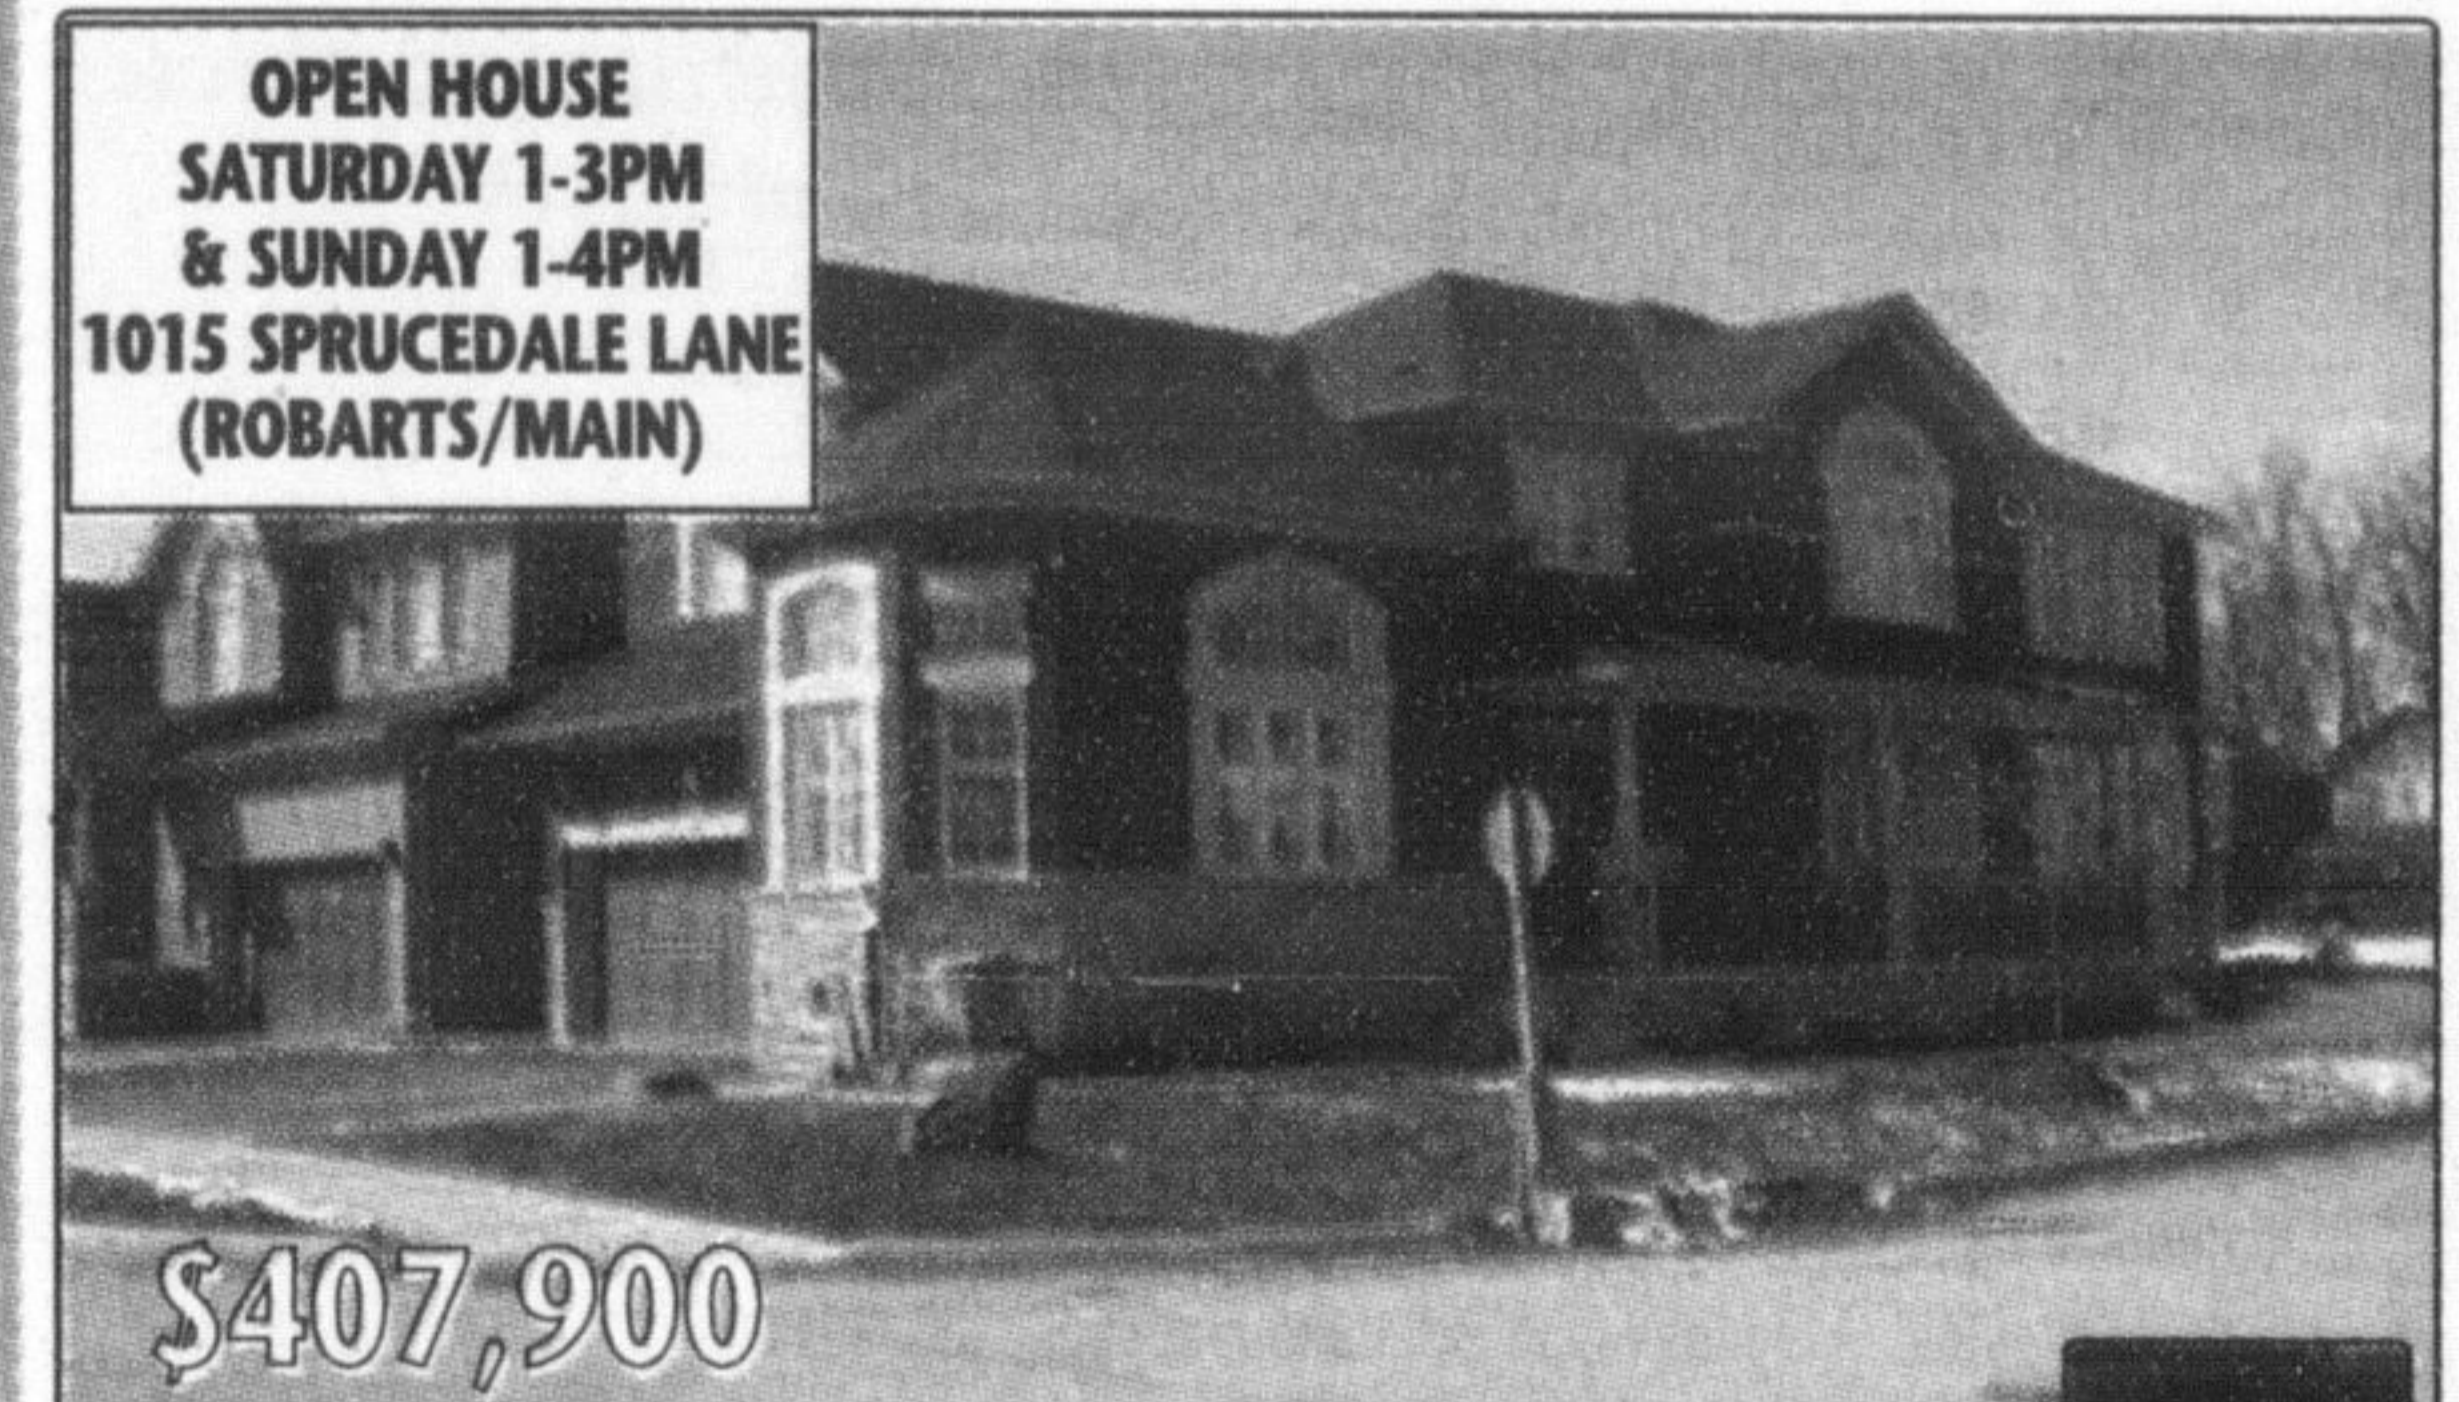

RE/MAX PERFORMANCE REALTY INC.
Jackie Holigrocki, Sales Representative 905-270-2000

\$279,900

1800 SQ. FT. OPEN CONCEPT detached home with main floor family room/fireplace, large living & dining room, beautiful bright eat-in kitchen, lovely ensuite washroom off master bedroom, private yard on quiet street. Don't miss this one!

COLDWELL BANKER HOME & FAMILY REALTY
Chris Newell, Sales Representative 905-878-4444

OPEN HOUSE SATURDAY 2-4PM 601 LYONS COURT

\$299,900

MILTON DETACHED REDUCED TO \$299,900 Fabulous 4 level backsplit home. Totally renovated throughout. Thousands spent on upgrades. Must be seen. Shows well. Call Frank Desantis today to view.

RE/MAX APEX REALTY
Frank Desantis, Sales Representative 416-520-4925

OPEN HOUSE SATURDAY 1-3PM & SUNDAY 1-4PM 1015 SPRUCEDALE LANE (ROBARTS/MAIN)

\$407,900

ABSOLUTELY GORGEOUS EXECUTIVE HOME Which is Situated On An Amazing Premium Sized Lot! Fantastic Court Location! It Feat. Upgraded Stone & Brick Exterior, 9ft Ceilings On The Main Flr, 13 Ft Ceilings In The Living Area, Stained Strip Hardwood Flooring On The Main Level, An Oak Staircase 17' Ceramic Tiles, Full Cold Cellar, And Most Of The Home Has Been Freshly Painted! Show This Greenpark Built Beauty To Your Most Discriminating Of Buyers! Absolutely No Disappointments With This Showcase Home!

RE/MAX PERFORMANCE REALTY INC.
Sam McDadi, Sales Representative 905-270-2000

OPEN HOUSE SUNDAY, APRIL 4, 2-4PM 1629 BEARD DRIVE

LOVELY LESS THAN 2 YEAR OLD END UNIT TOWN HOME! Spacious open concept move in condition. 3 bedrooms and 3 bathrooms with many upgrades. Ceramics in Foyer, Kitchen and all bathrooms. Mattamy Croftside Model with decor columns. Spotless home neutral decor.