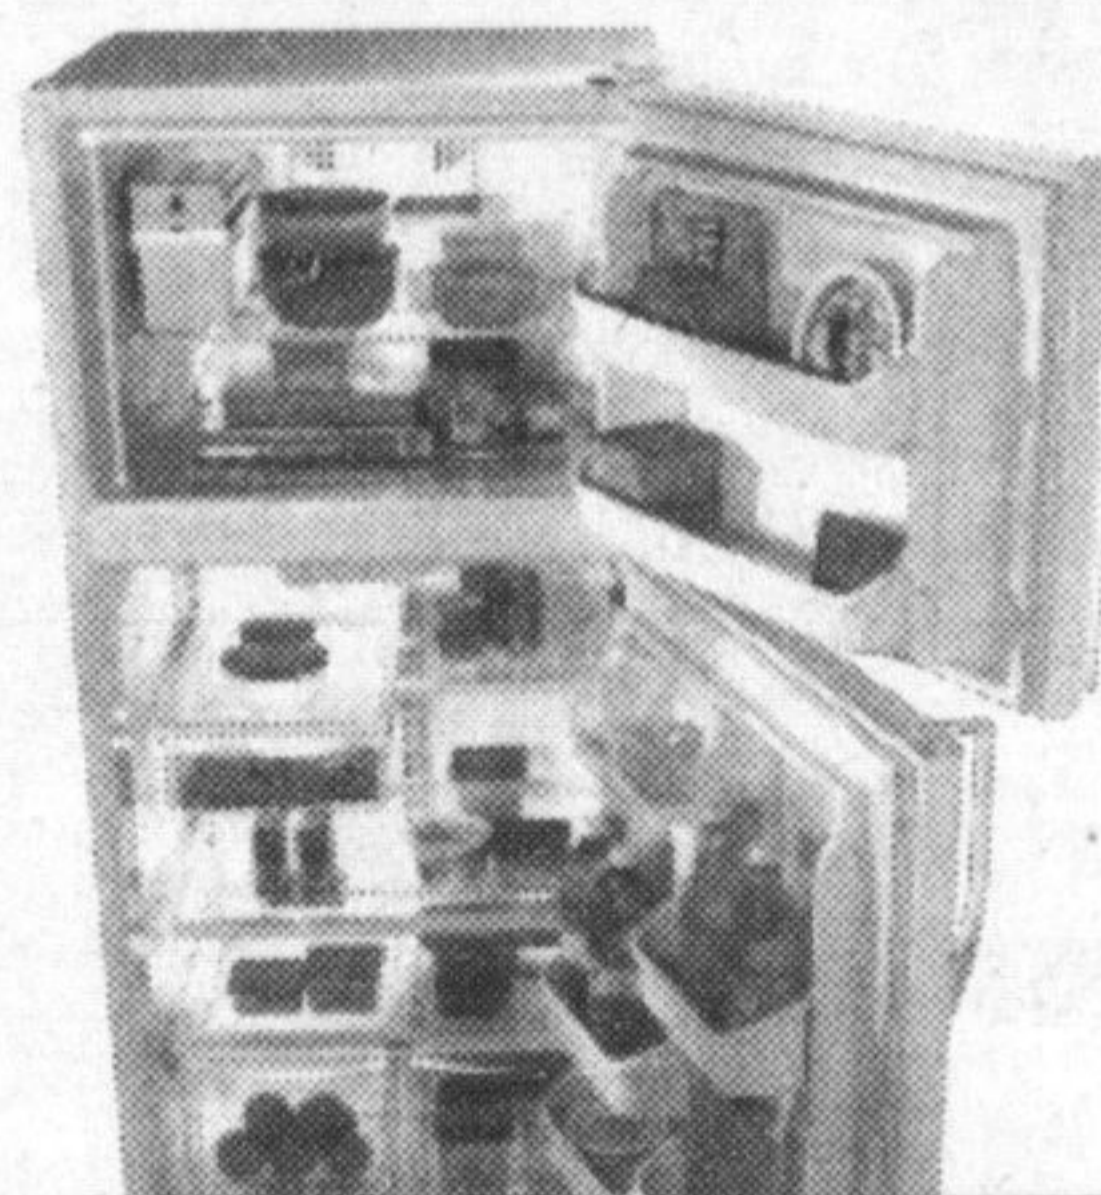

save **\$220**
Kenmore 20.5-cu. ft. fridge with top freezer.
1 full-width and 2 half-width glass shelves.
4 adjustable door bins.
#65162. Sears reg. 1019.99. **799.99**

save **\$140**
Kenmore® self-clean coil range.
Lift-top cooktop. Roll 'n' lock wheels.
#59508. Sears reg. 739.99. **599.99**
Easy-clean also available