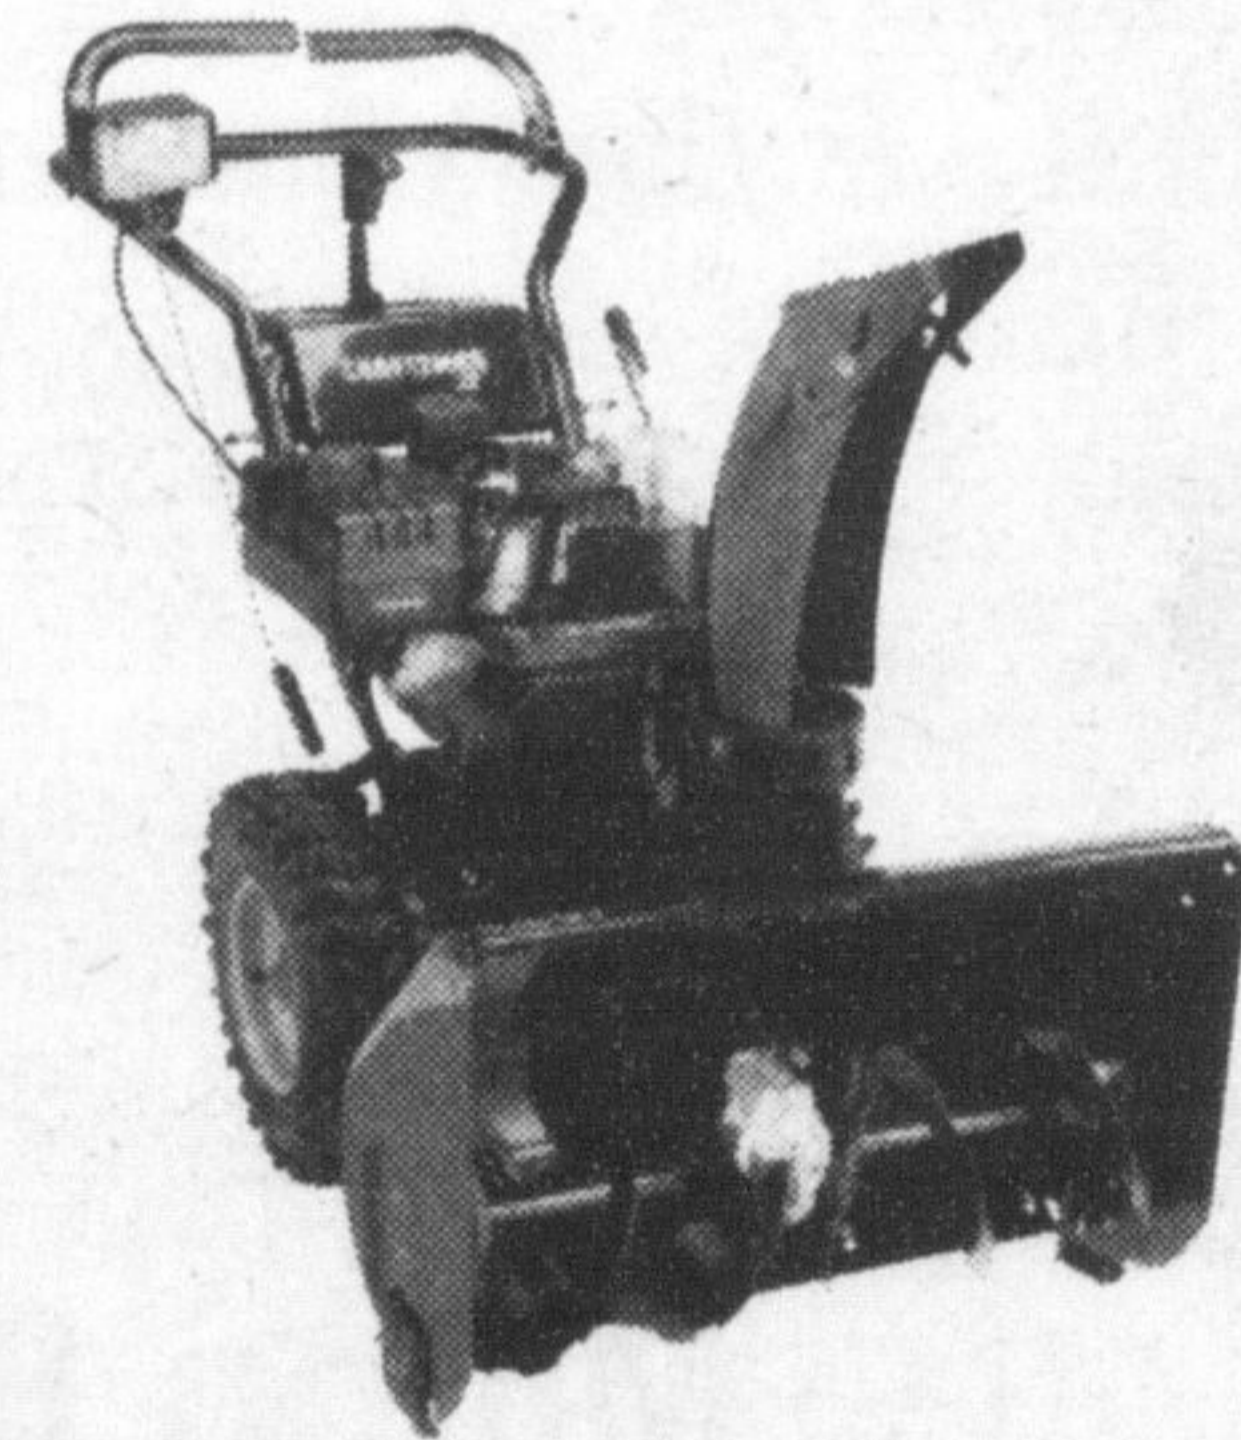

499.99
Elliptical Trainer
Dual action magnetic resistance. Large display.
#30018. Sears reg. 699.99.

save **\$150**
CRAFTSMAN®
9-hp, 27" self-propelled snowblower.
Dual-stage. Electric start.
#52119. Sears reg. 1599.99. **1449.99**