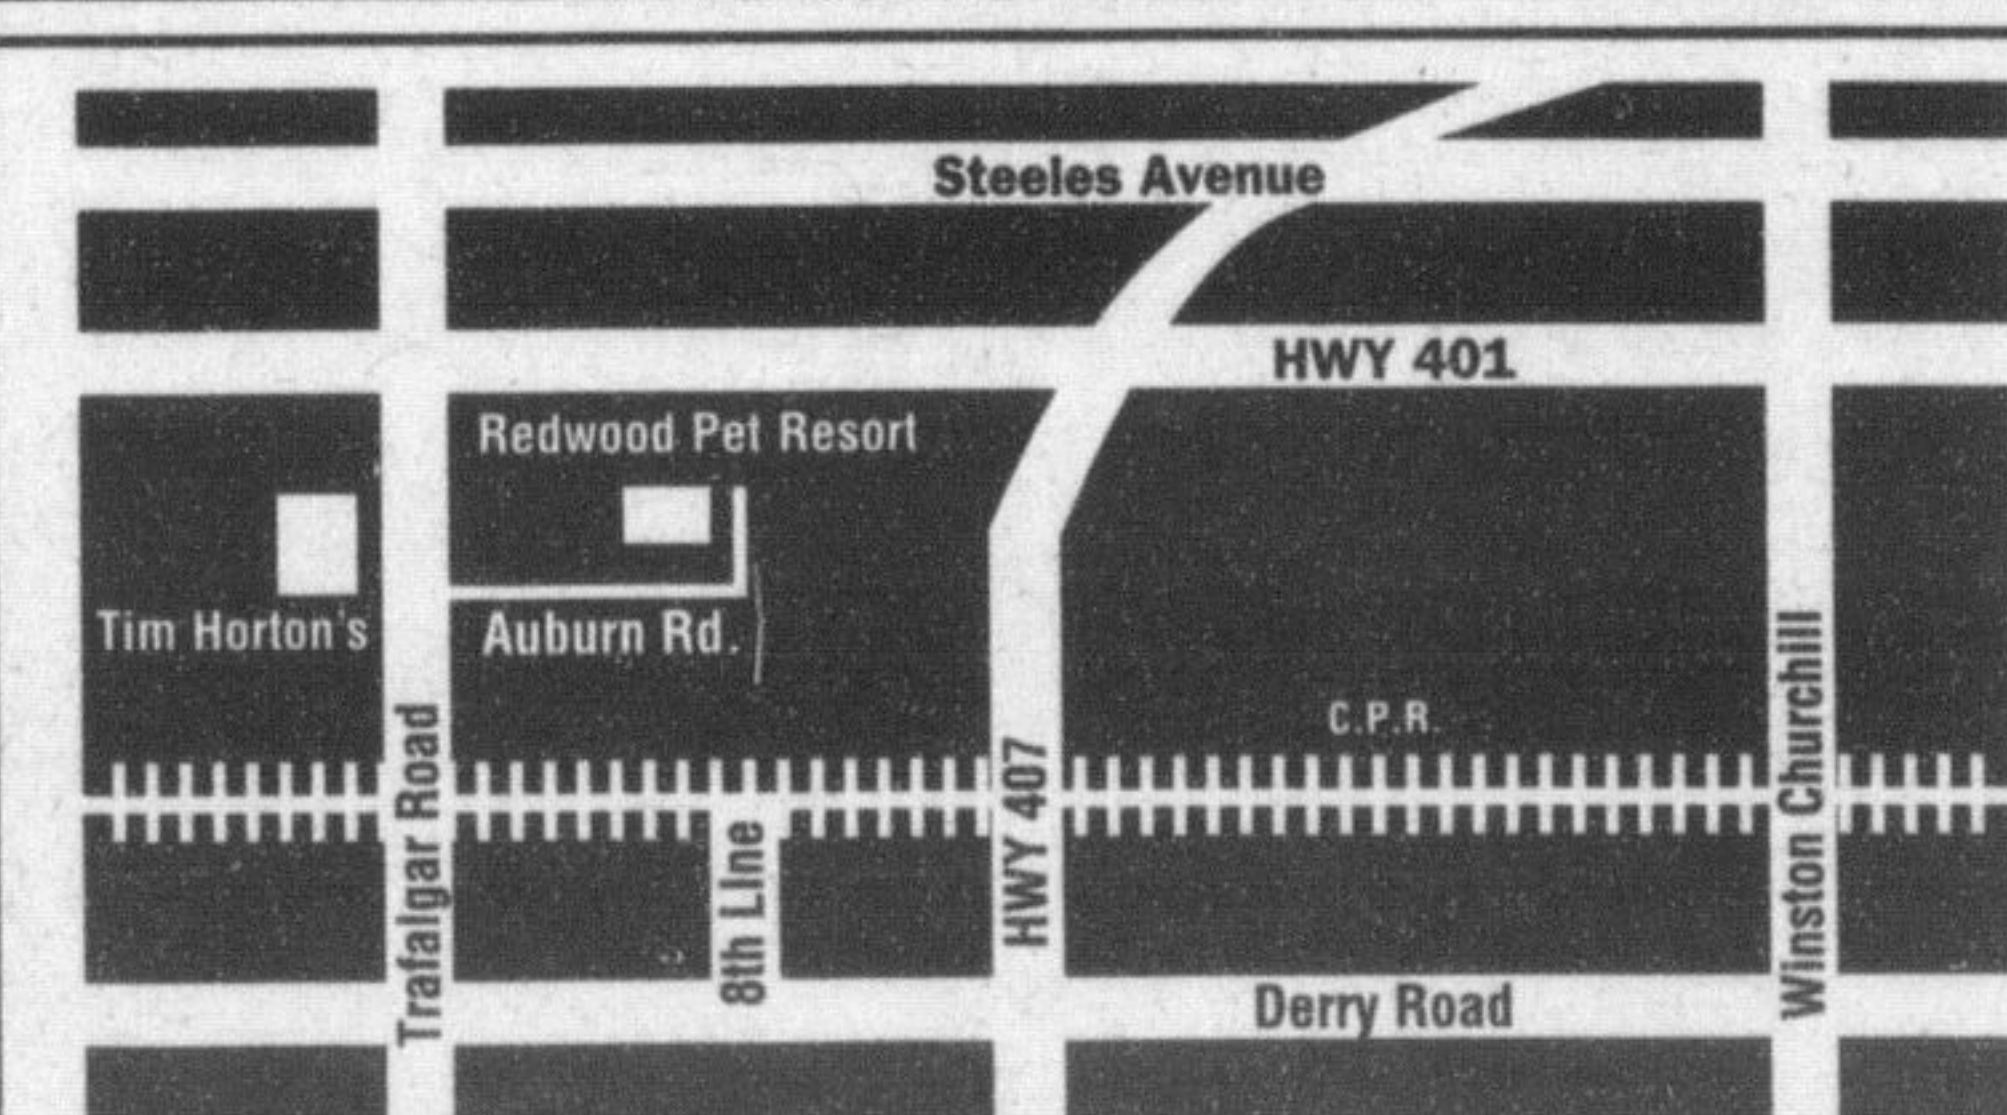

What does your pet do all day?
Give them a break, Give them a friend.

- Playground equipment
- Big yard to exercise and burn off extra energy
- Play with a new found friend

905-878-9410