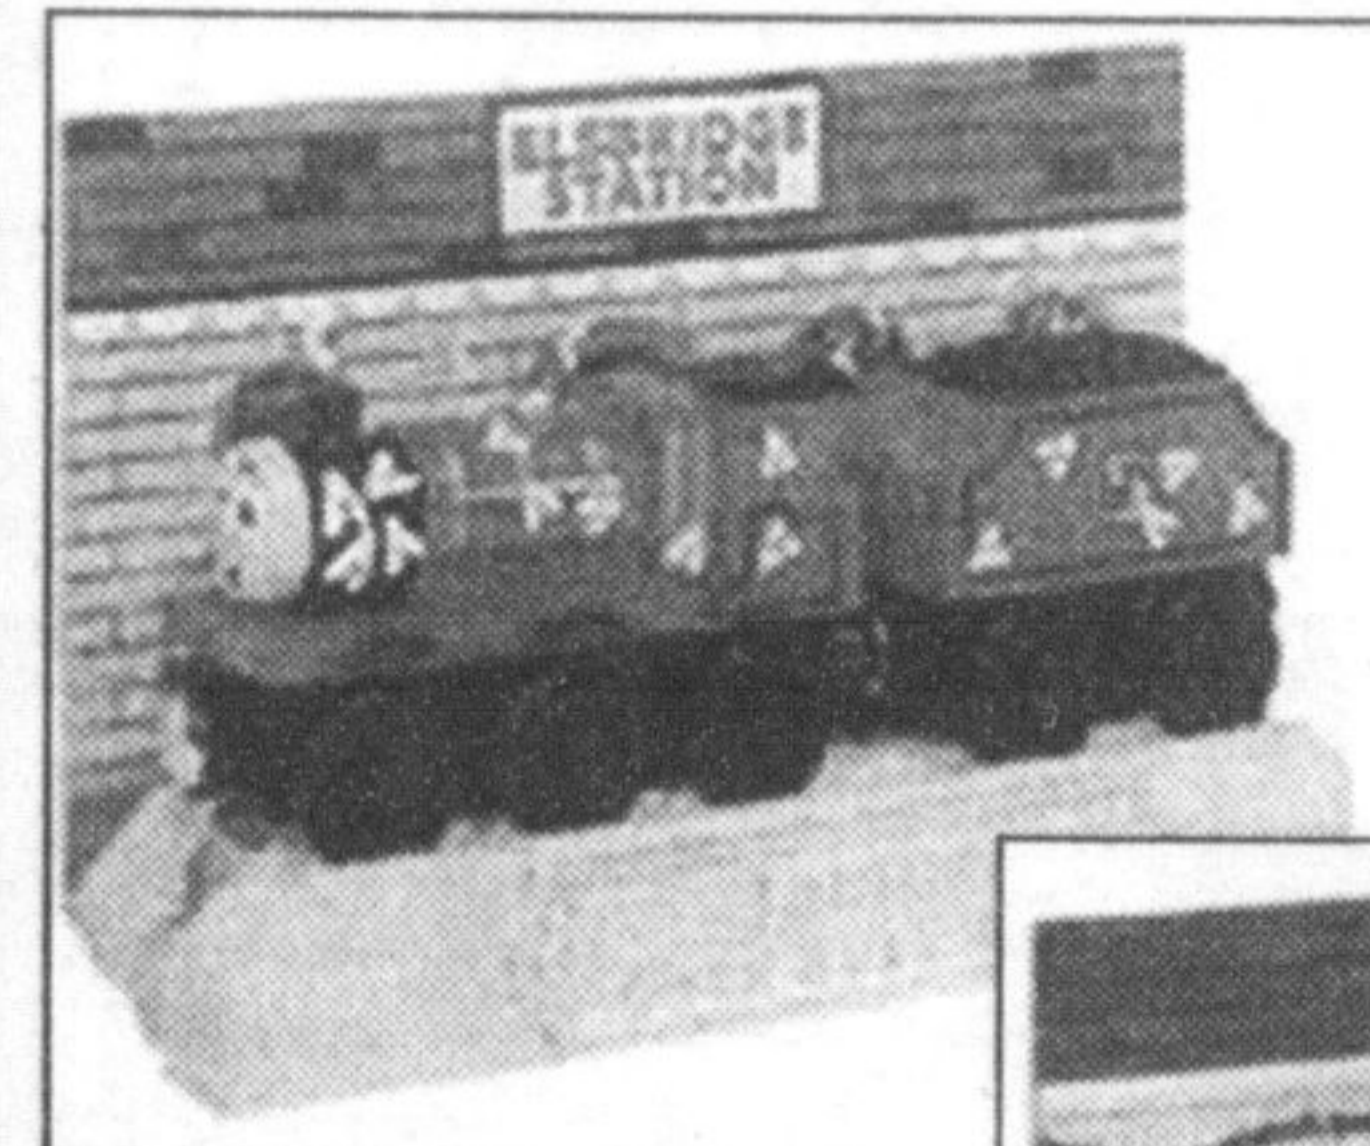

Limited Edition "Thomas Comes to Breakfast" and "James Goes Buzz Buzz"

Always Free Gift Wrapping & Layaway

223 Main St. E.
905-878-0084

Shop our secure website at:
www.NaturesFire.com

GROOVY GIRLS • FINGER PUPPETS • GALT • K'NEX • GAMES

SCIENCE KITS • WILD PLANET • MANHATTAN BABY • LEGO PENS

LAMAZE • ROKENBOK • GAMES