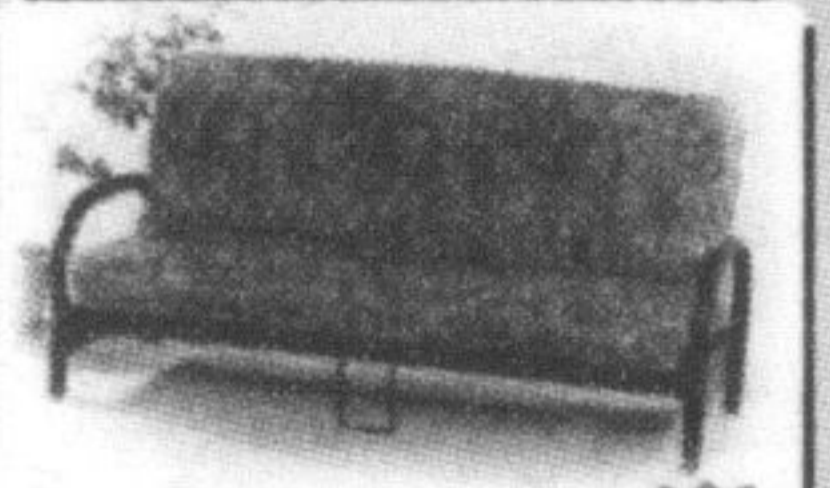

Iron Futon Complete **$186**