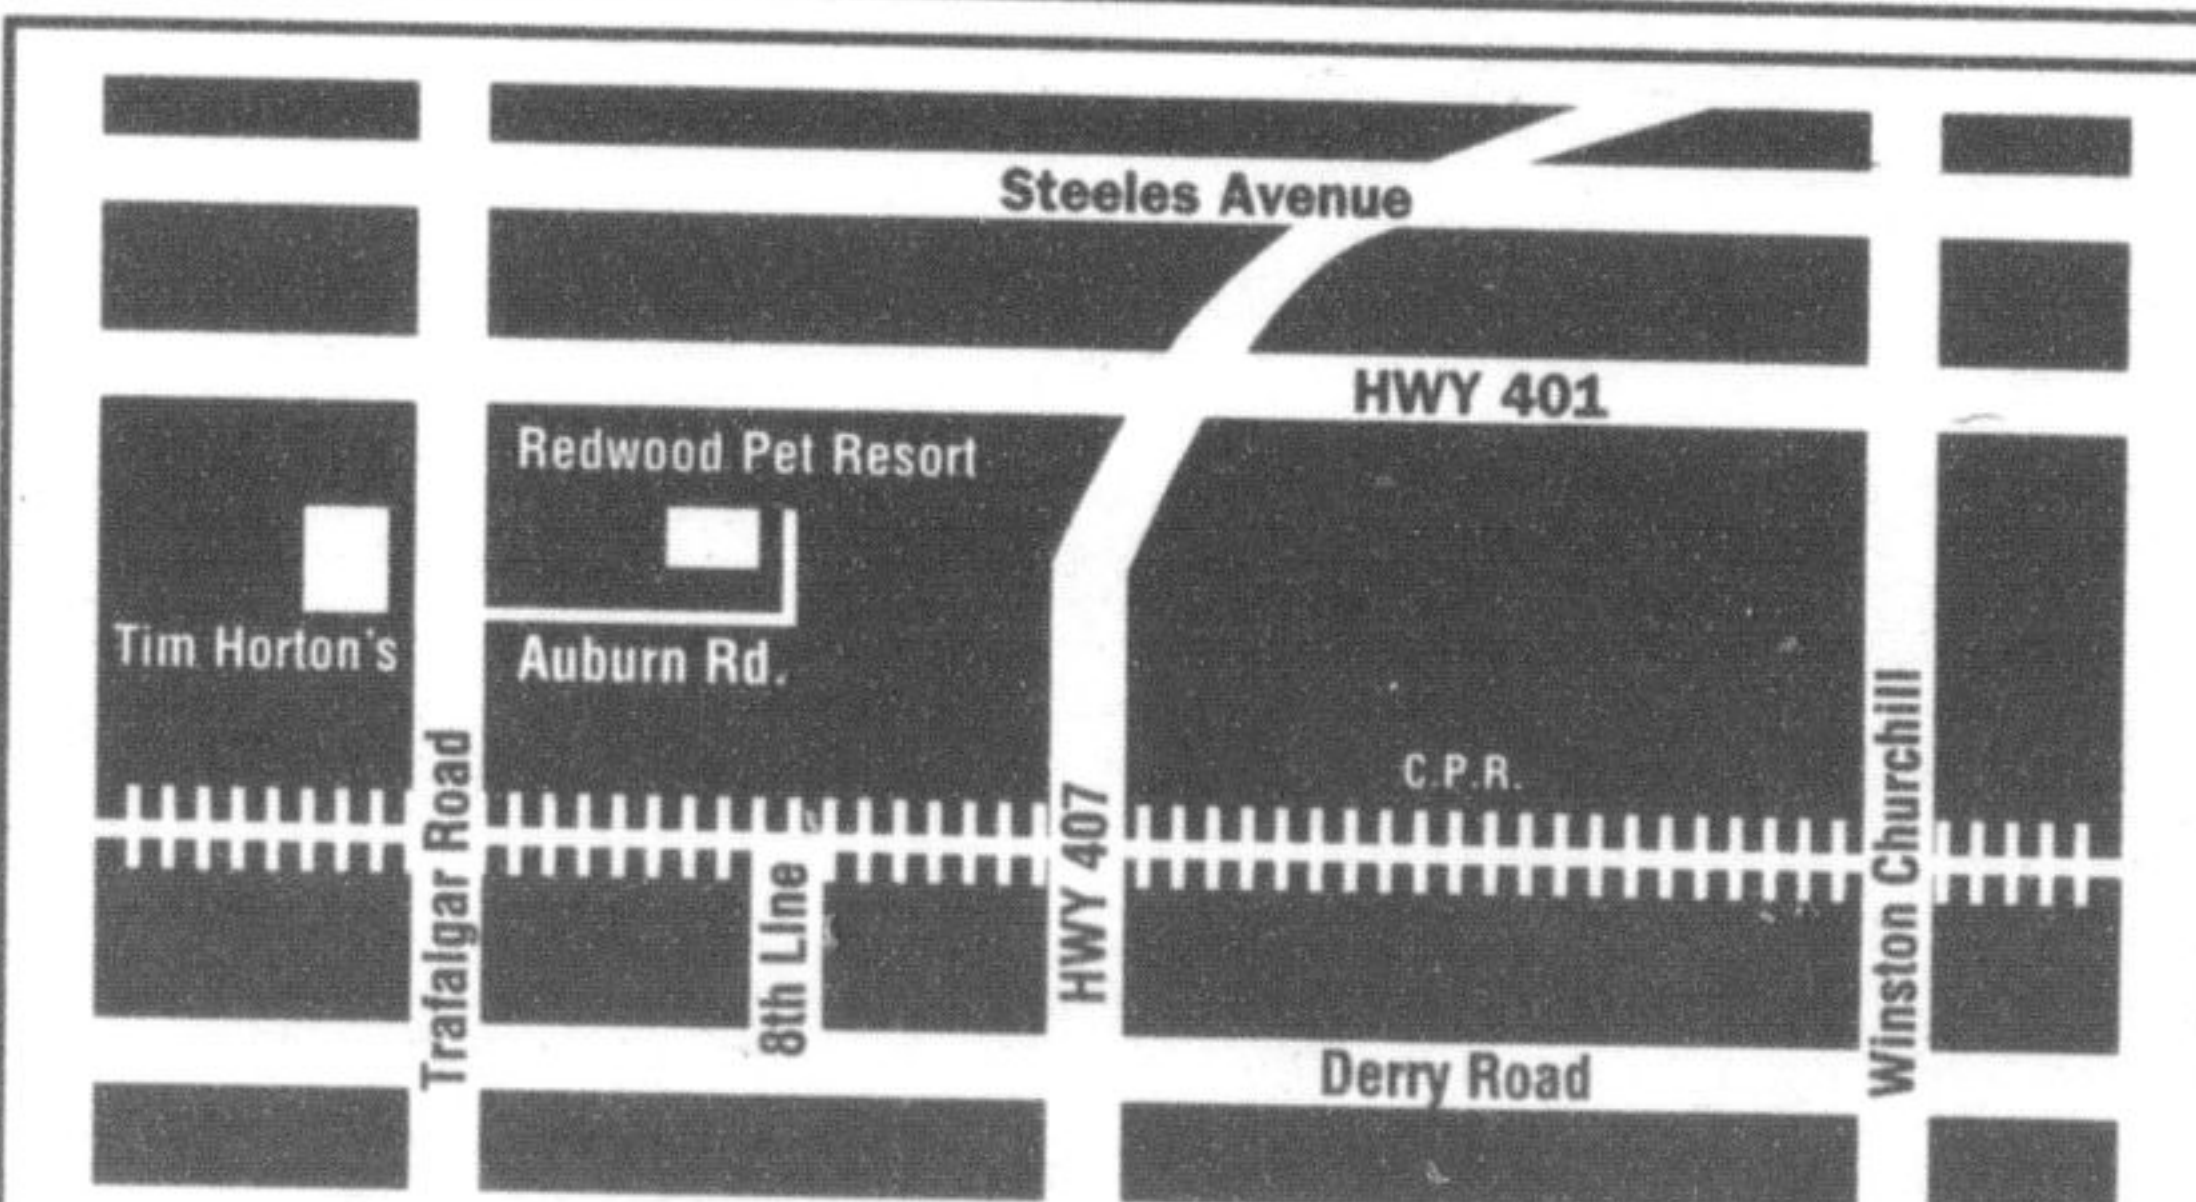

**What does your pet do all day?
Give them a break, Give them a friend.**

- Playground equipment
- Big yard to exercise and burn off extra energy
- Play with a new found friend

905-878-9410