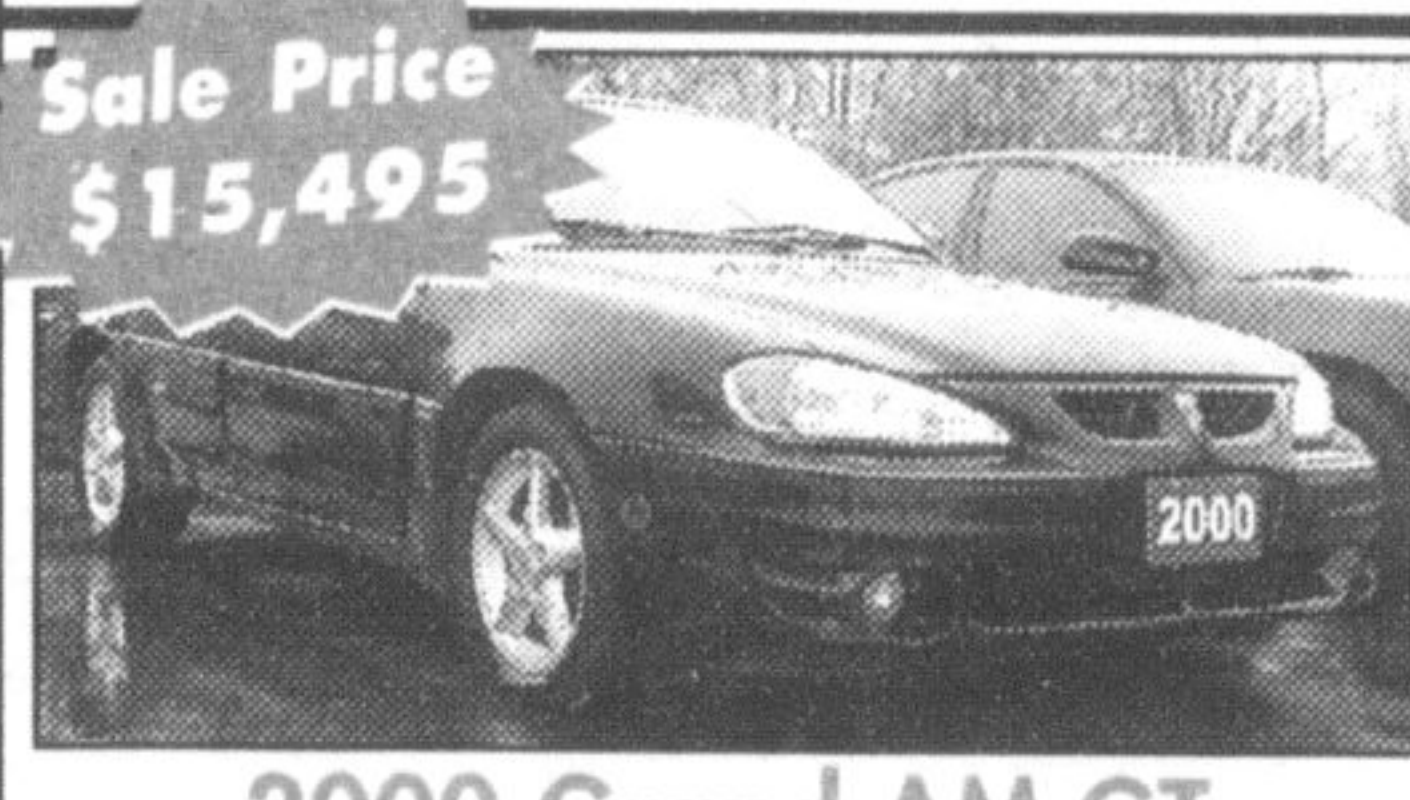

Sale Price $15,495

2000 Grand AM GT

3.4 V6, auto, air, tilt, cruise, p. wind, p. locks, p. mirrors, low kms, raven black. P2155

Sale Price $15,495 OR $376/mth = 60 mths 0 Down