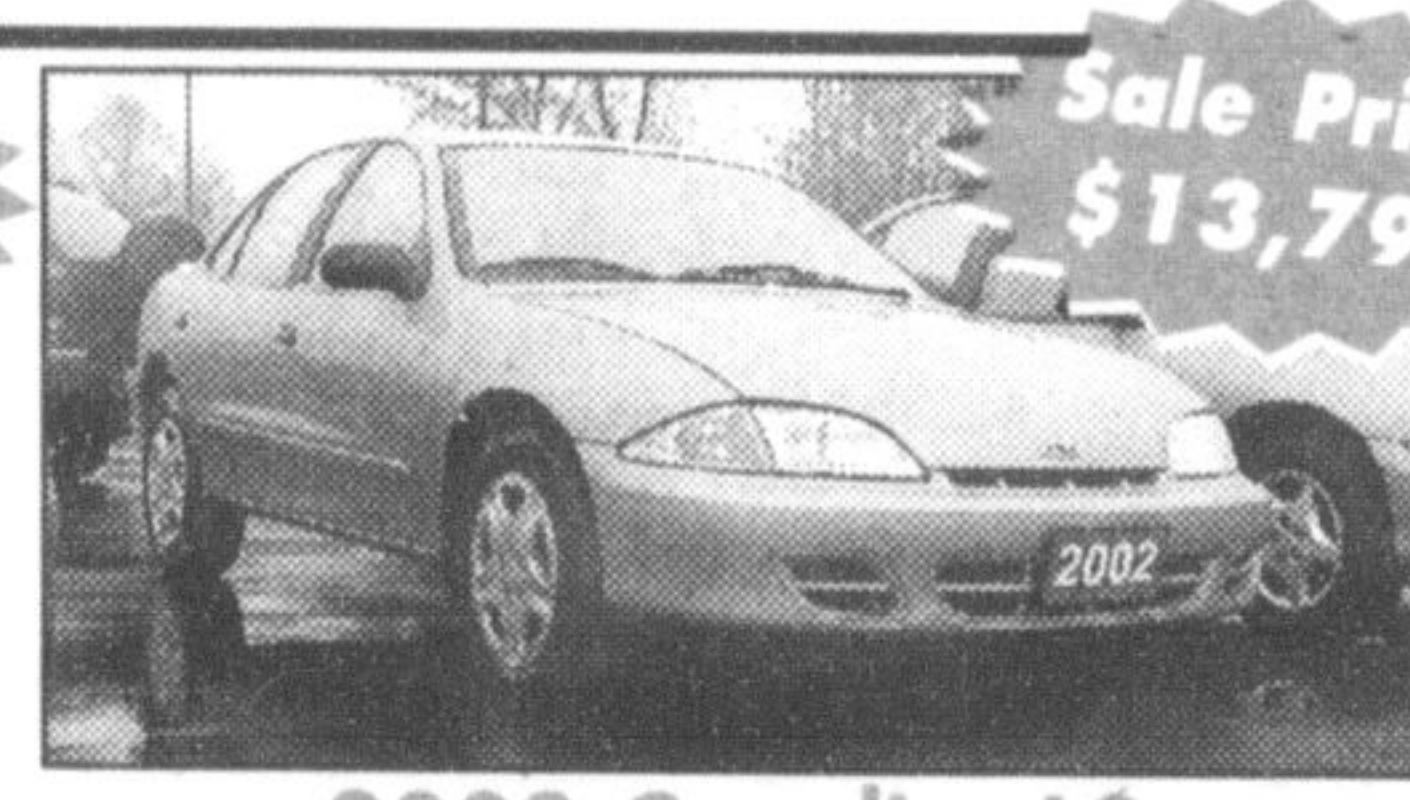

Sale Price \$16,500 OR \$399/mth = 60 mths 0 Down

Sale Price \$16,500

**2002 Oldsmobile Alero GL**

3.4 V6, auto, air, tilt, cruise, p. wind., p. locks, p. seat, only 20,000 kms, balance of 5 yr 100,000 k warranty. P 2192

Sale Price \$17,000 OR \$399/mth = 60 mths 0 Down

Sale Price \$15,495

**2000 Grand AM GT**

3.4 V6, auto, air, tilt, cruise, p. wind, p. locks, p. mirrors, low kms, raven black. P2155

Sale Price \$15,495 OR \$376/mth = 60 mths 0 Down

Sale Price \$13,995

**2000 Saturn LS2**

V6, auto, air, tilt, cruise, p. wind, p. locks, keyless remote. P2149

Sale Price \$13,995 OR \$333/mth = 60 mths 0 Down

Sale Price \$13,795

**2002 Cavalier LS**

auto, air, tilt, cruise, p. wind, p. locks, keyless remote, low kms, balance of 5 yr 100,000 k warranty. P2188