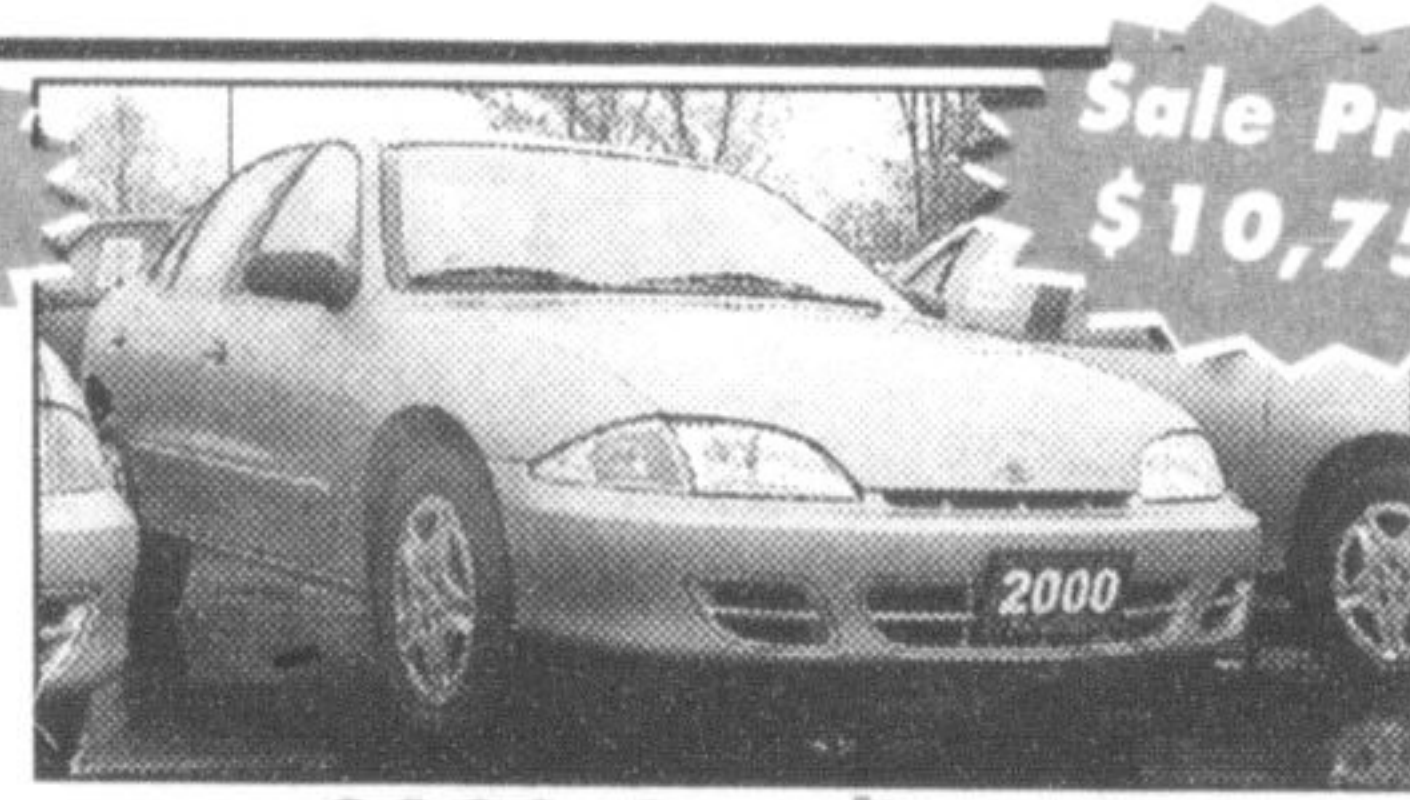

Sale Price \$16,500 OR \$399/mth = 60 mths 0 Down

Sale Price \$16,500

**2002 Oldsmobile Alero GL**

3.4 V6, auto, air, tilt, cruise, p. wind., p. locks, p. seat, only 20,000 kms, balance of 5 yr 100,000 k warranty. P 2192

Sale Price \$13,995

**2000 Saturn LS2**

V6, auto, air, tilt, cruise, p. wind, p. locks, keyless remote. P2149

Sale Price \$13,995 OR \$333/mth = 60 mths 0 Down

Sale Price \$13,795

**2002 Cavalier LS**

auto, air, tilt, cruise, p. wind, p. locks, keyless remote, low kms, balance of 5 yr 100,000 k warranty. P2188

Sale Price \$13,795 OR \$318/mth = 60 mths 0 Down

Sale Price \$10,750

**2000 Cavalier LS**

auto, air, tilt, cruise, p. wind, p. locks, keyless entry, low kms. P2190

Sale Price \$10,750 OR \$251.80/mth = 60 mths 0 Down

Sale Price \$12,995

**2000 Alero GL**

auto, air, tilt, cruise, p. wind, p. locks, p. mirrors, ruby red. P2195

Sale Price \$12,995 OR \$307.05/mth = 60 mths 0 Down

Subject to prior sale: Prices in effect til' May 31/03 OAC