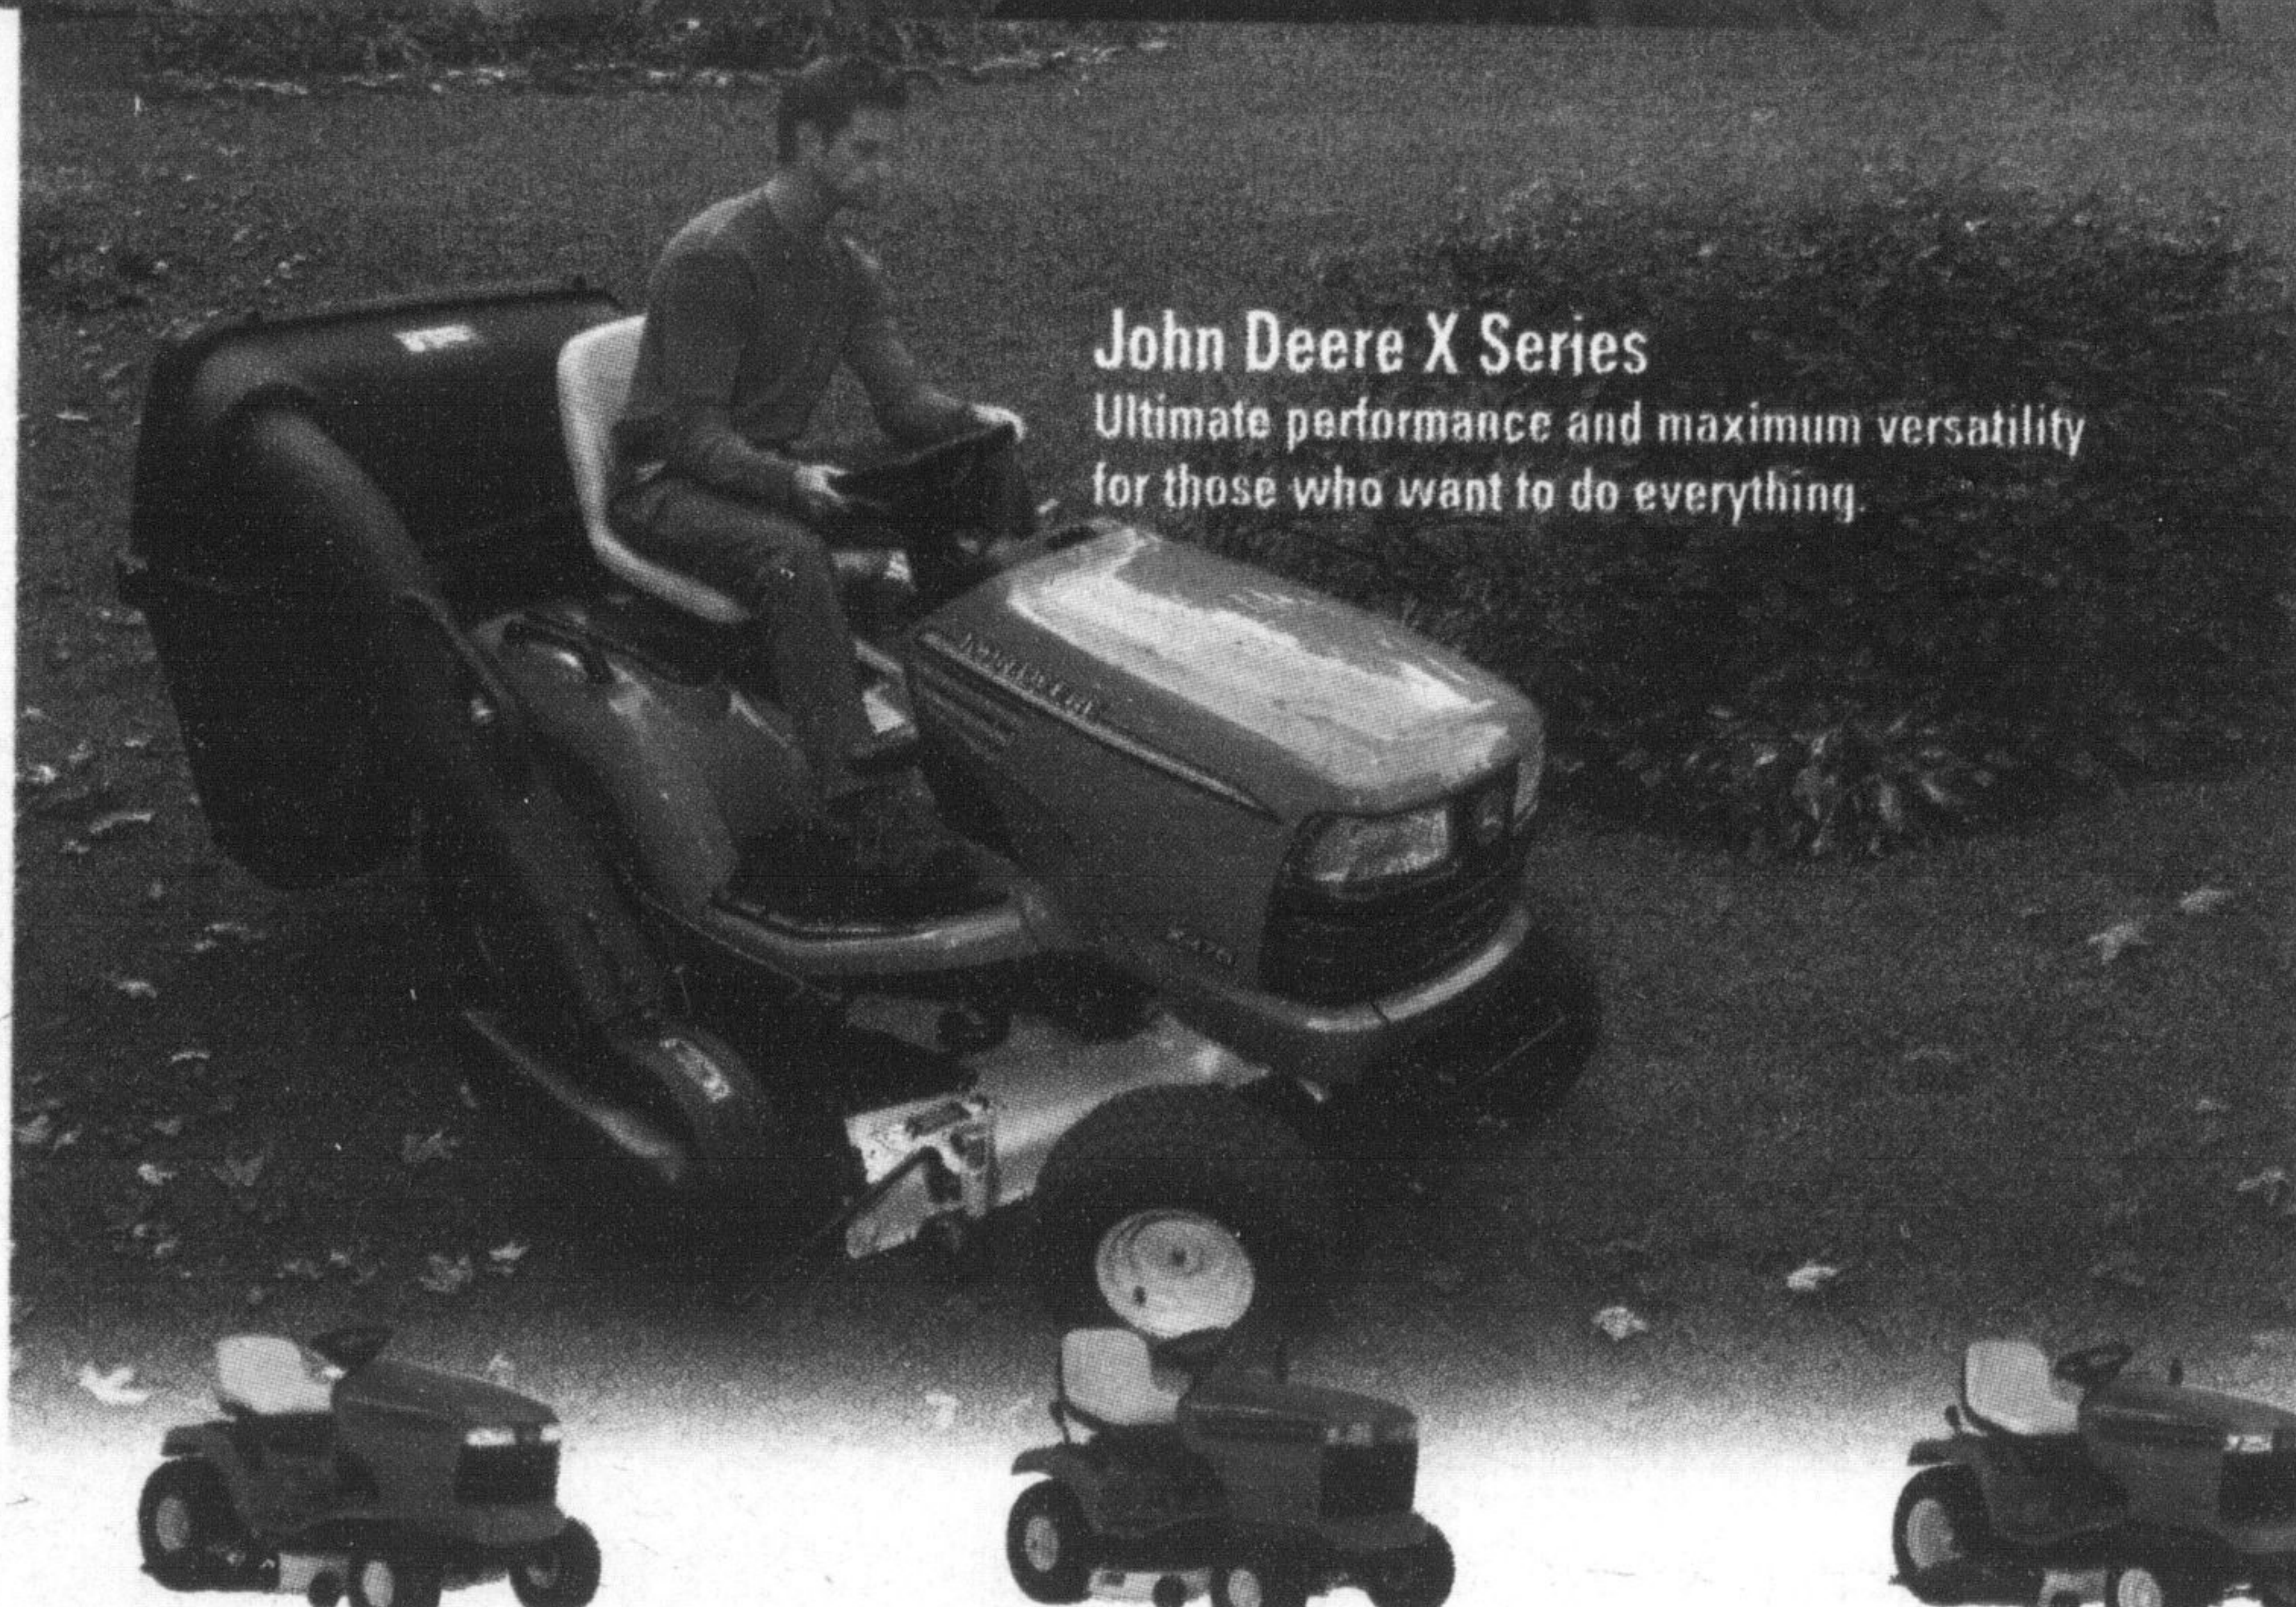

THERE IS NO OFF SEASON.

John Deere X Series
Ultimate performance and maximum versatility
for those who want to do everything.

NO PAYMENTS, NO INTEREST FOR 150 DAYS.*

Now's a perfect time to find out just how much a John Deere Tractor can help you create the perfect yard. Whether it's maintaining what you've finished or preparing for what you want to do this Spring, you have the choice of up to 40 different attachments that offer year-round versatility and year-round dependability. But come in soon, because even though caring for your yard never truly ends, this offer ends **March 31, 2003.**

LT Series Deluxe Lawn Tractors
Quality, durability and comfort for great results on your lawn every time.

- Automatic w/Twin Touch™ Pedals¹
- Featuring The Edge™ Cutting System
- 38-, 42-, or 48-Inch Mower Decks

LX Series Premium Lawn Tractors
Superior lawn tractor performance and comfort for your maximum enjoyment.

- Liquid-Cooled Engine Option
- All-Wheel Steering Available
- The Edge™ w/42-, 48- or 54-Inch Mower Deck

GT Series Deluxe Garden Tractors
For creative homeowners, tiller-capable versatility at a sensible price.

- 16-20 hp, Single or V-Twin Engines
- The Edge™ w/42-, 48- or 54-Inch Mower Deck
- GT235E Features Two 120V Outlets

www.JohnDeere.com

JOHN DEERE

NOTHING RUNS LIKE A DEERE

Halton

Turf & Tractors Inc.

MILTON
1589 Steeles Avenue
905-878-8121