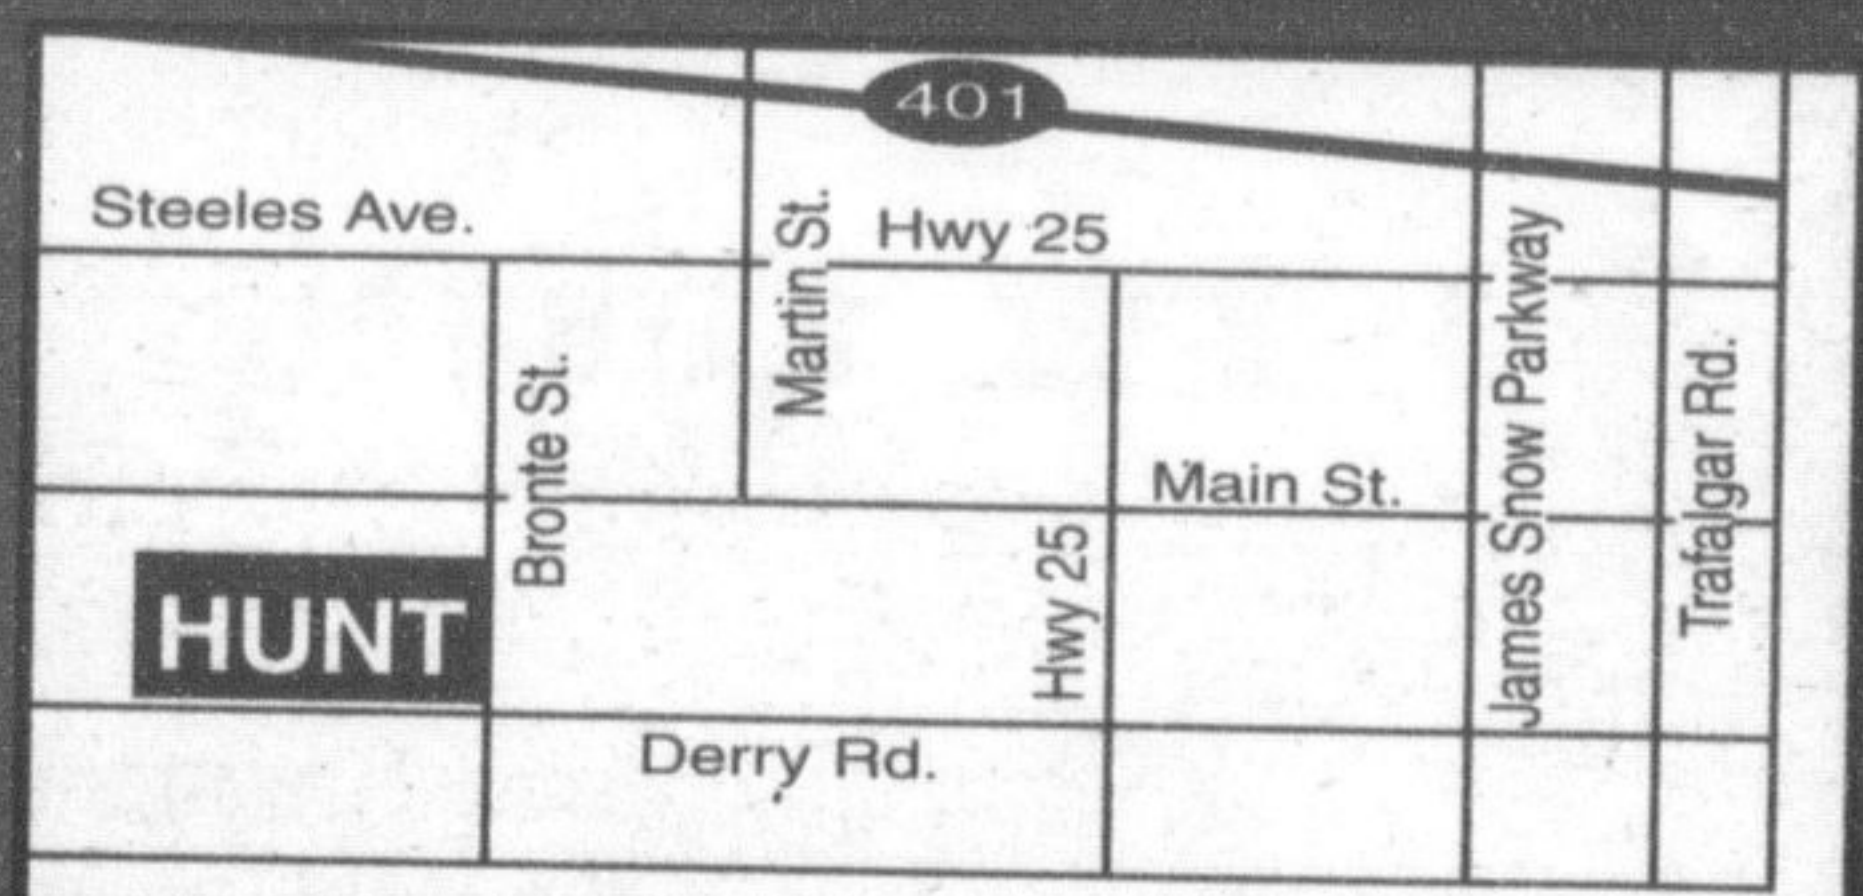

GARY'S OUT OF THIS WORLD SAVINGS ON PRE-OWNED VEHICLES

PRICES HELD OVER ON USED VEHICLES!

2002 Chrysler Sebring LX
Light almond, pwr. group, cruise/tilt, keyless entry, AM/FM/CD. Only 8,500 km.
$19,995

2002 Chrysler Sebring LX
Blue, 4 door sedan, power group, keyless entry, auto tilt. 25,000 km
$17,995

2001 Chrysler Neon LE
White, 4 door sedan, 23,000 km
$12,995

2001 Chrysler Neon LE
Silver, 4 door sedan
$12,495

2000 Chrysler Neon LX
Auto, AC, AM/FM/Cass, CD changer, 6 speakers, PW, P. mirrors, PL, tilt steering, alloy wheels & more.
$10,995

2000 Dodge Grand Caravan Sport
Silver, PW, PL, Pmirrors, 97,000 km
$16,995

SERVICE/PARTS: www.huntchrysler.com

Hunt
Chrysler Jeep
Five Star Dealership

500 Bronte St. S.
Milton: (905) 876-2580
Toll Free: 1-866-848-8816
Email: sales@huntchrysler.com

SALES: Mon-Thurs 9-9, Fri 9-6, Sat 9-5
Service: Mon-Fri 8-5, Tues 8-8, Sat 8-12