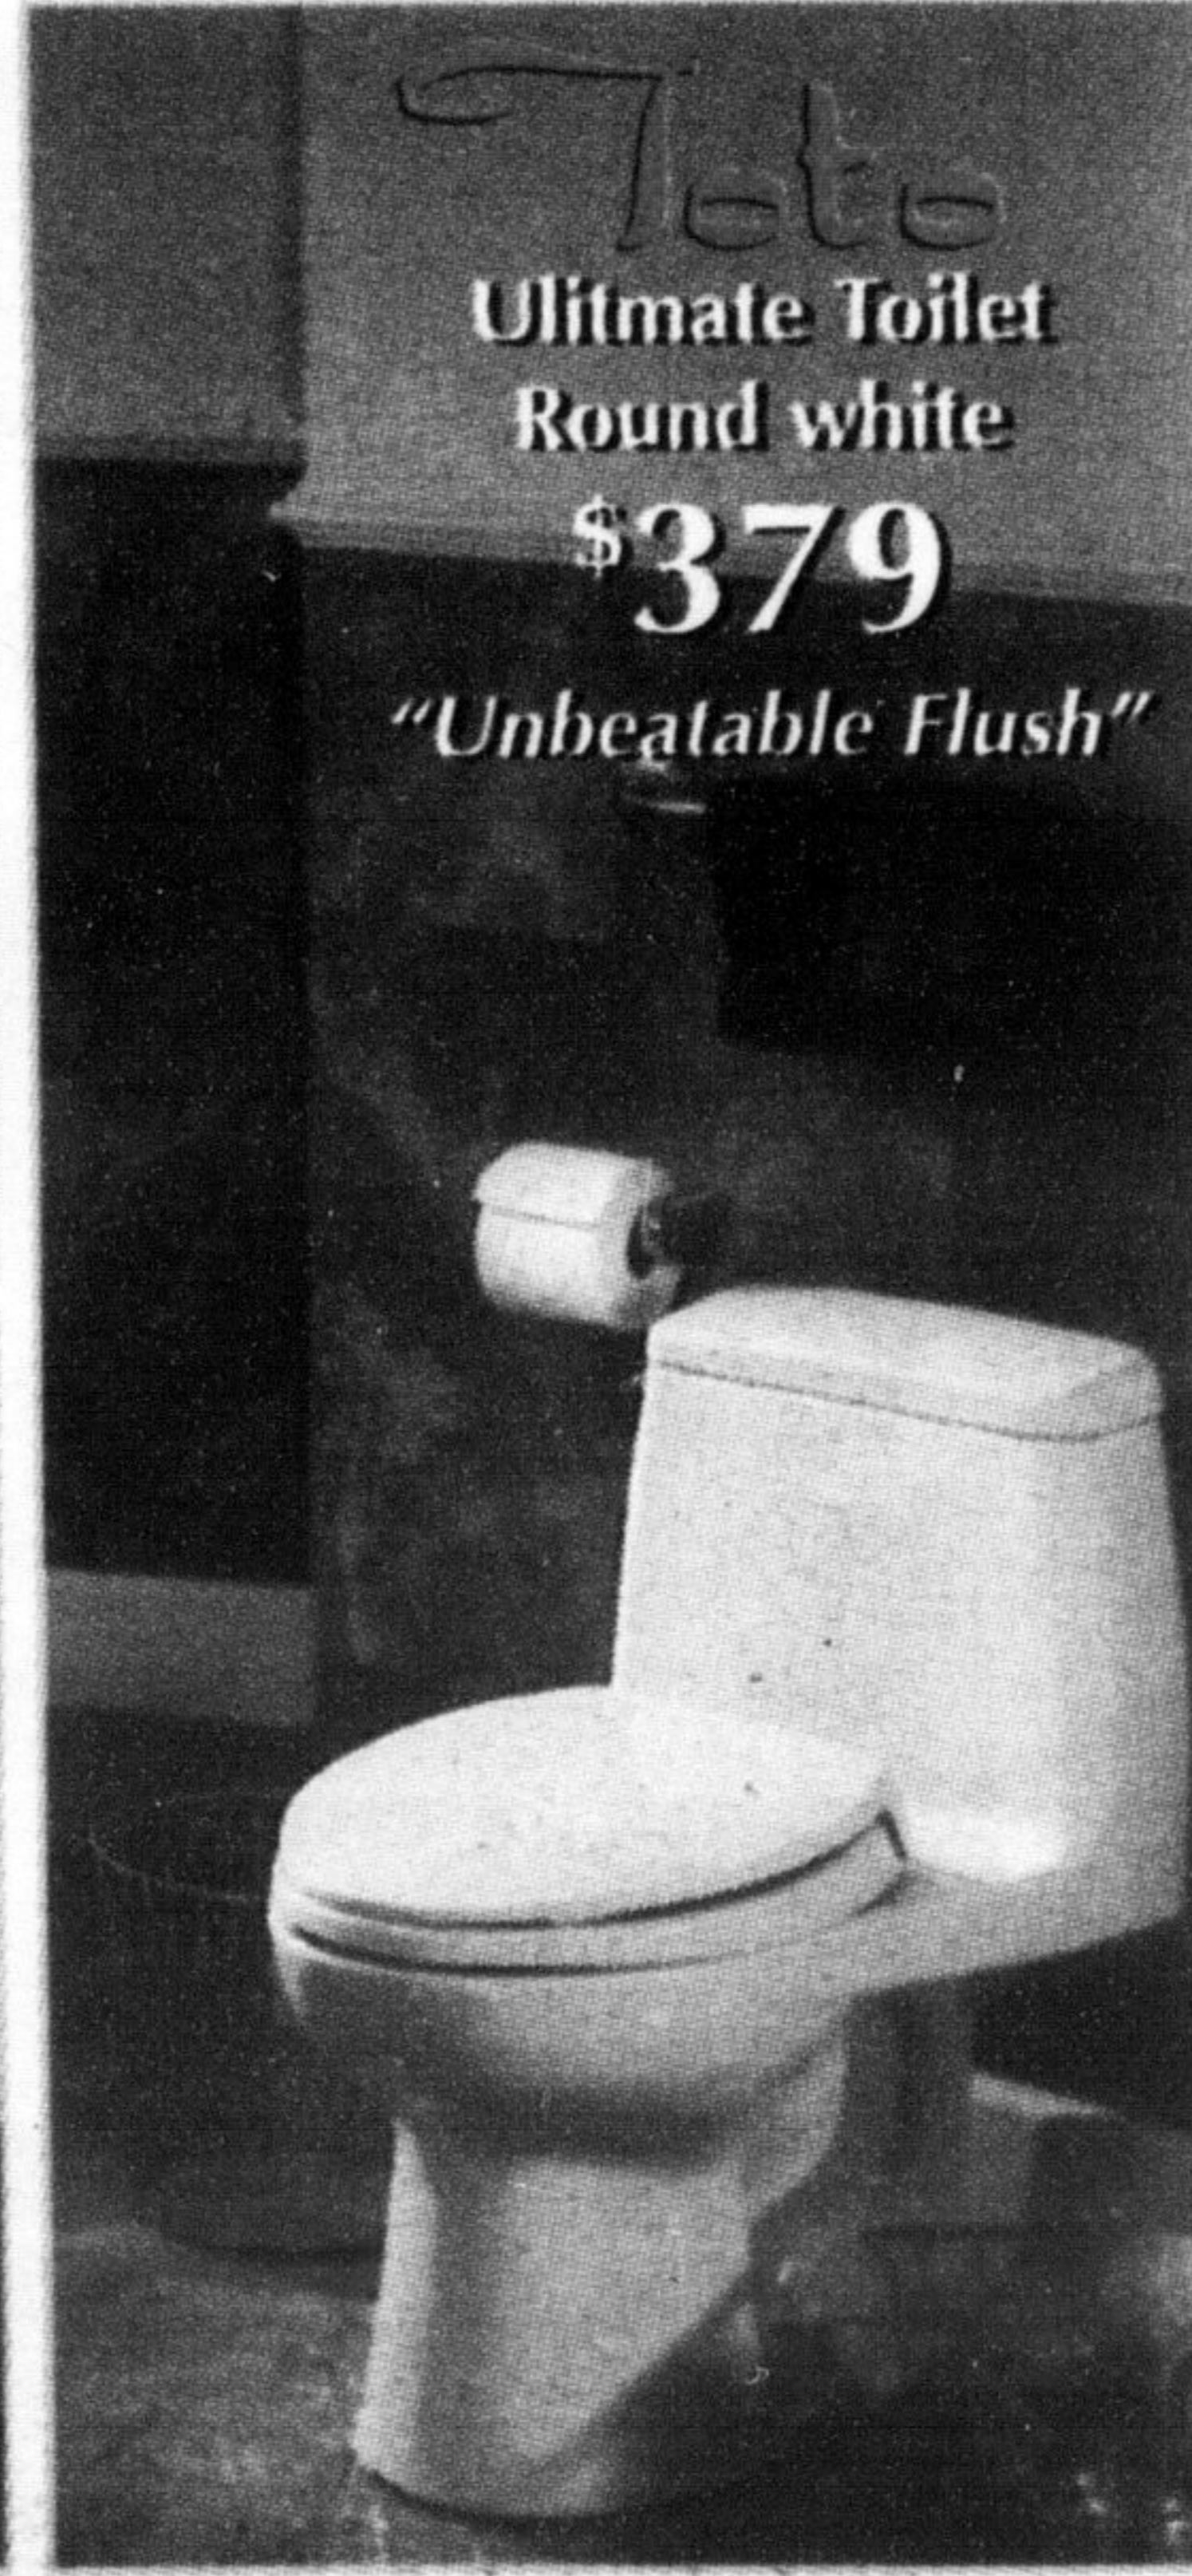

Visit Our Showroom
for more
Pre-Christmas Savings!

20% off
All bathroom accessories

GROHE
FAUCET TECHNOLOGY

In Chrome
\$379

\$379
In White

HEARTLAND™ SINK

Toto
Ultimate Toilet
Round white
\$379
"Unbeatable Flush"