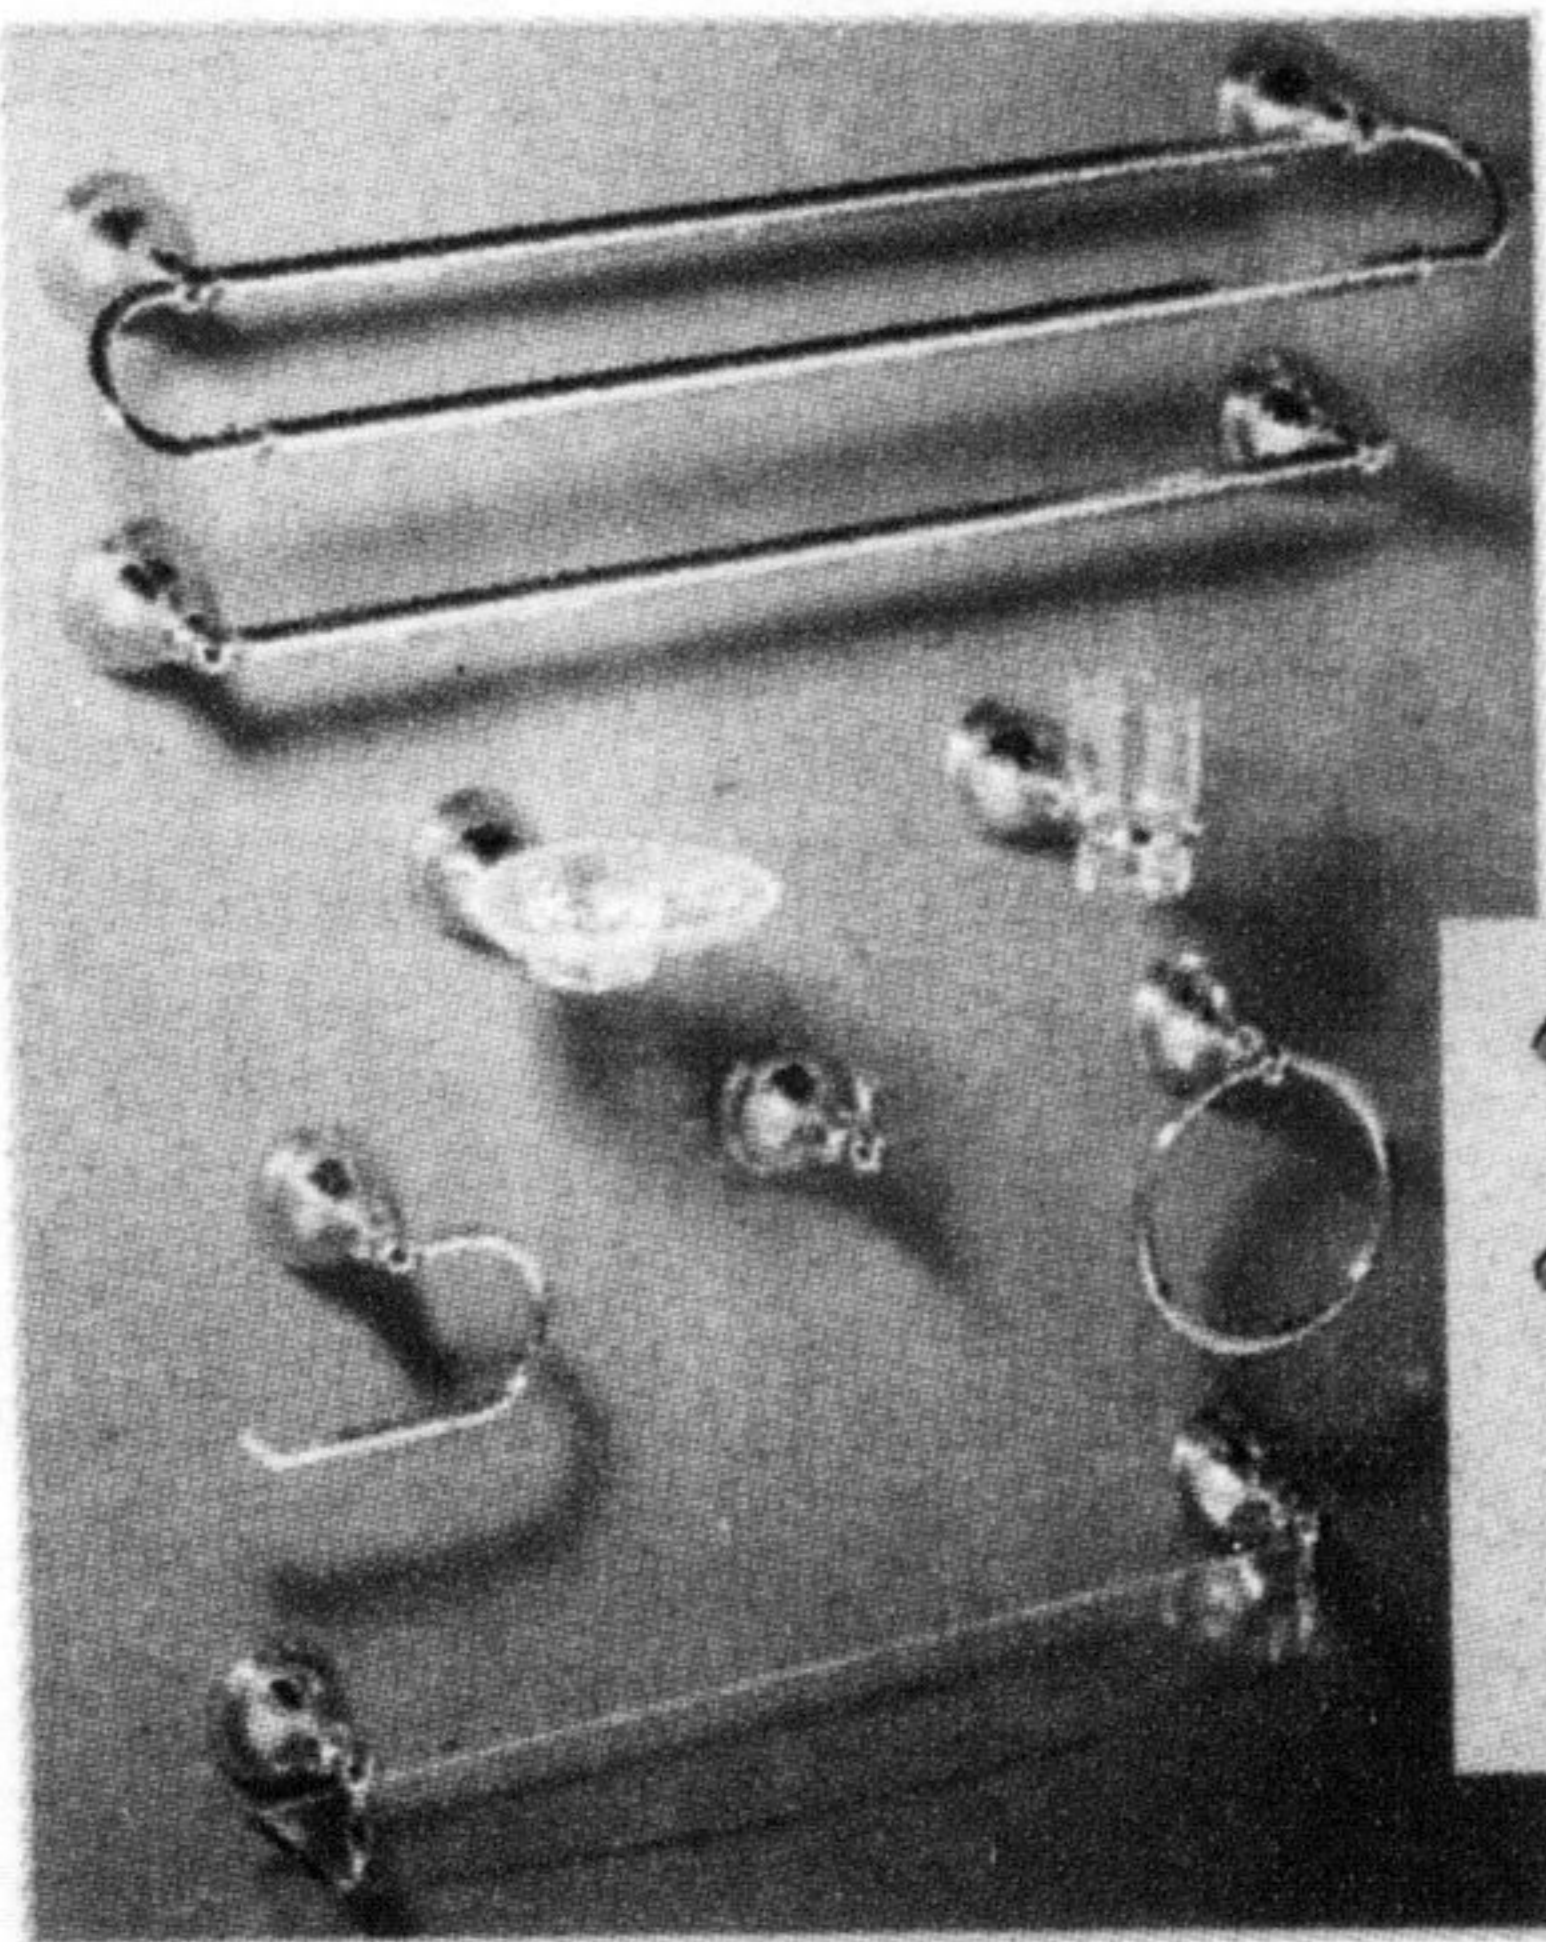

Visit Our Showroom
for more
Pre-Christmas Savings!

20% off
All bathroom accessories

GROHE
FAUCET TECHNOLOGY

In Chrome
\$379

\$379
In White

HEARTLAND™ SINK

Toto
Ultimate Toilet
Round white
\$379
"Unbeatable Flush"