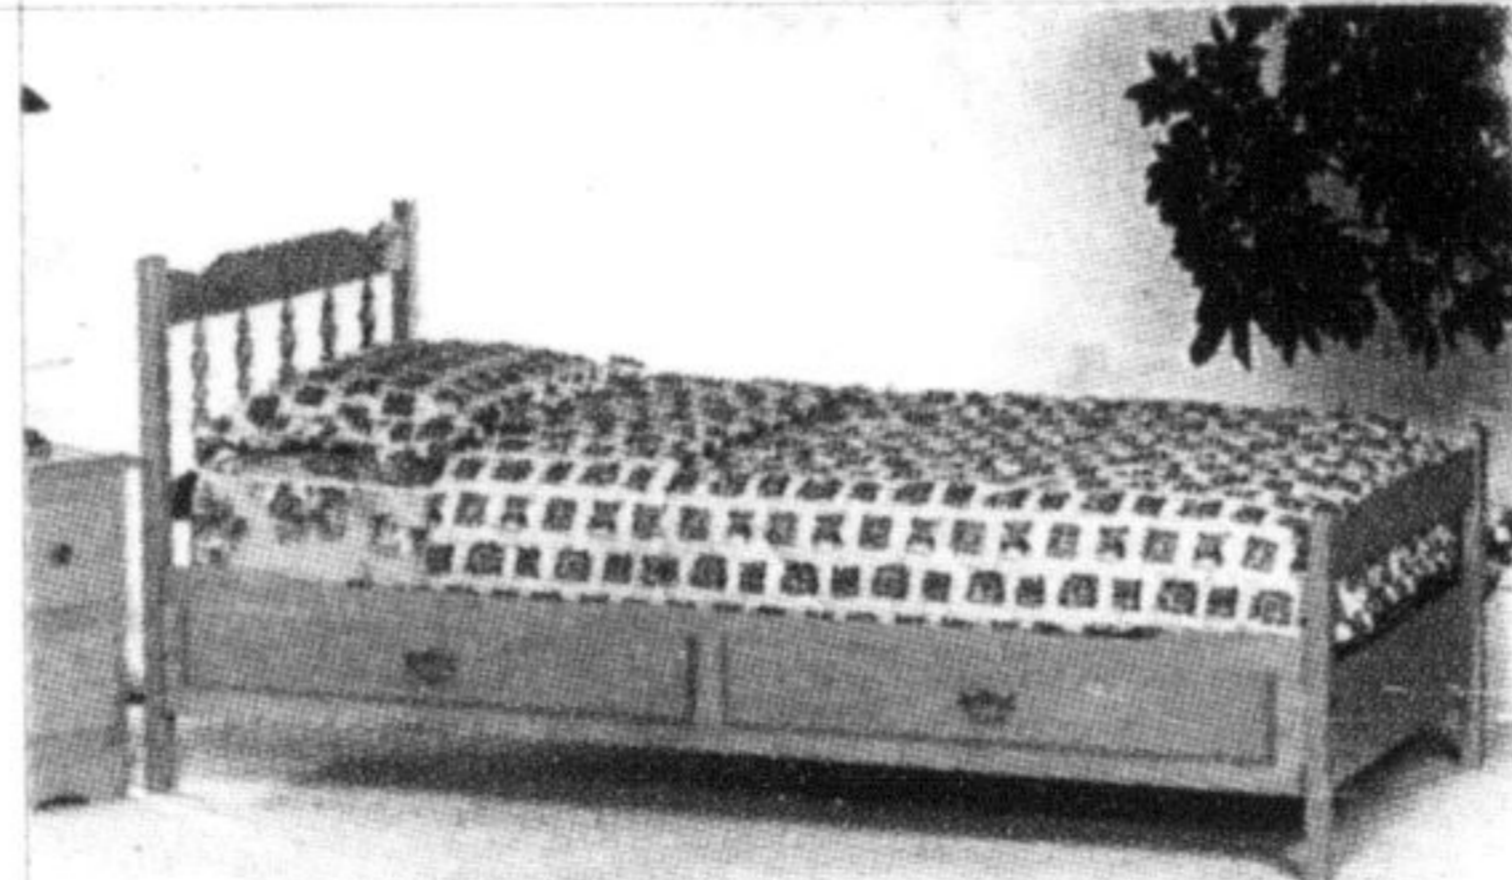

**ORTHOELEGANCE  
PILLOWTOP/POCKET COIL  
25 YR WARRANTY**

MATTRESS	SET
\$389	\$579
\$489	\$709
\$569	\$819
\$699	\$1069

**Waterfall  
Daybed** **\$99**

**ORTHO  
SUPREME  
25 YR WARRANTY**

MATTRESS	SET
\$419	\$639
\$529	\$769
\$579	\$849
\$749	\$1229

**Vanessa  
Daybed** **\$169**

**Bedroom Suite ON SALE**

**Mates  
Bed** **\$269**

**Electric Bed**  
Complete comfort  
adjustable sleep  
system. **\$1279**

**Ambassador  
Bed** **\$319**

Since  
1978

the  
**Sleep Factory**