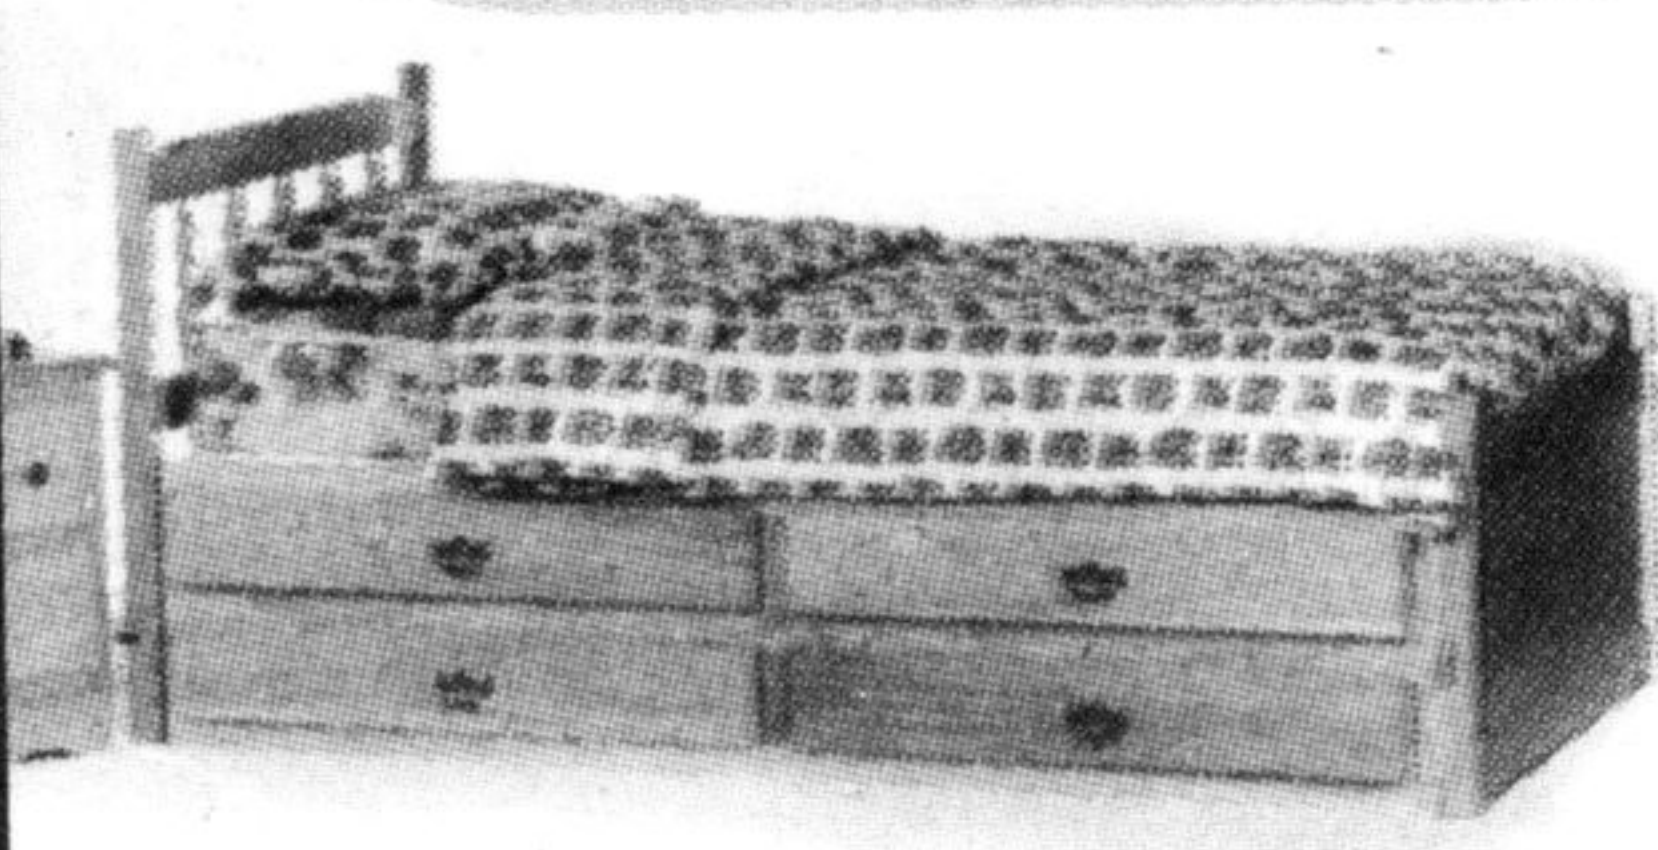

Captain Econo Bed
\$339

Iron Futon Bunk
Mattresses included
\$549

Electric Bed
Complete comfort adjustable sleep system.
\$1279

Iron Futon
Black iron tubing. Mattress included.
\$209

Crew Quarter Bunk
\$749