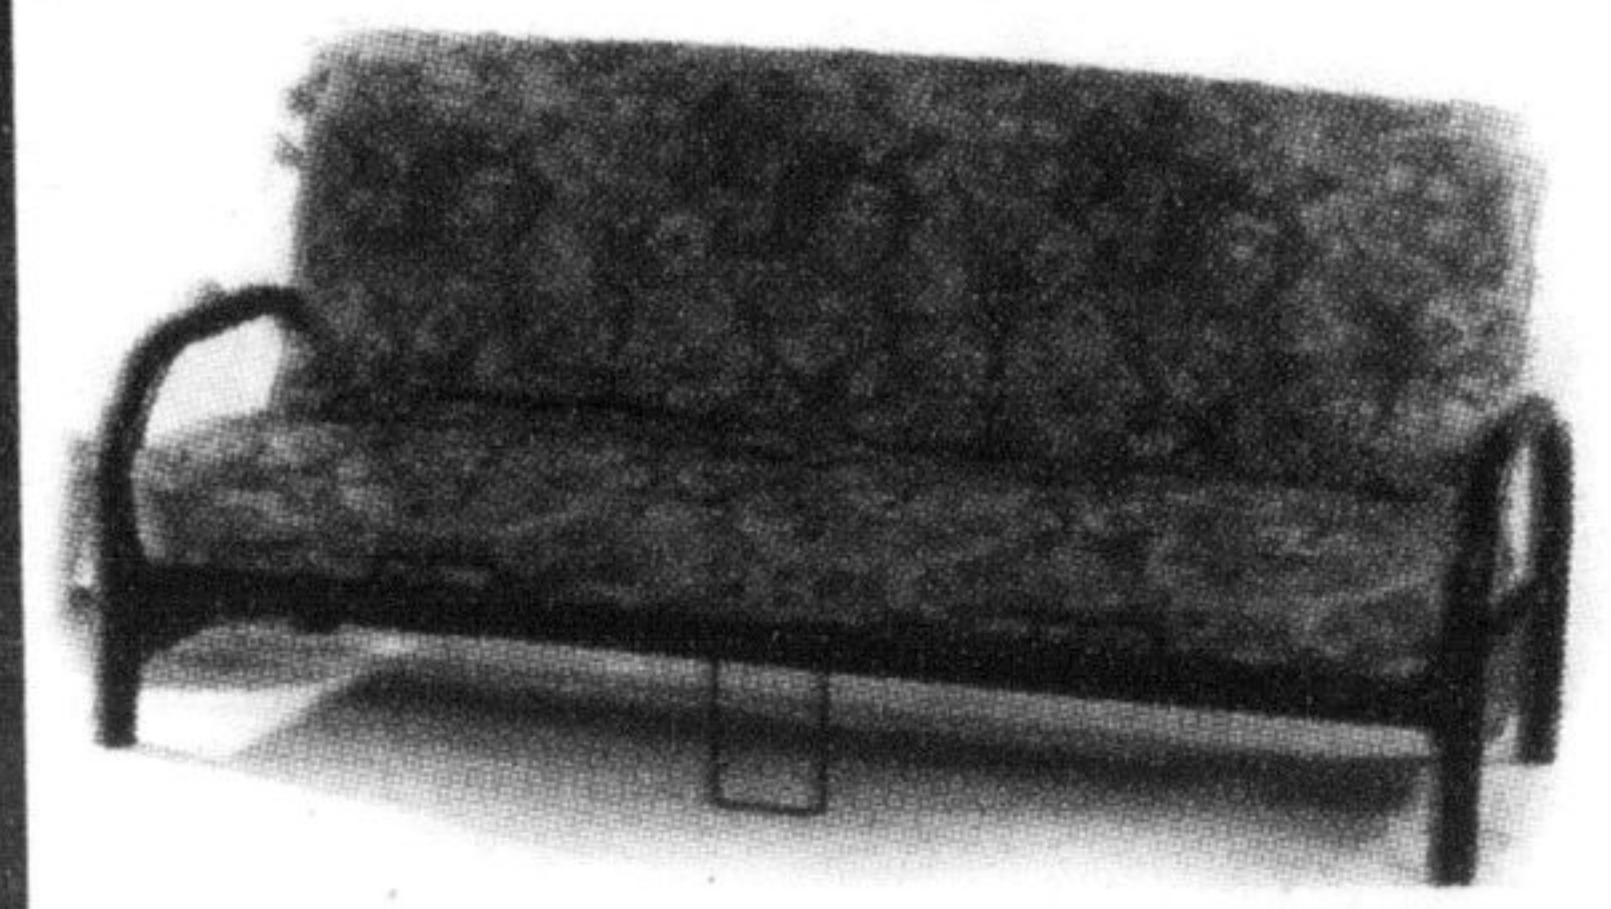

\$299	\$489
\$369	\$569
\$449	\$629
\$579	\$939

ORTHO ELEGANCE PILLOWTOP/POCKET COIL 25 YR WARRANTY

MATTRESS SET

\$389	\$579
\$489	\$709
\$569	\$819
\$699	\$1069

ORTHO SUPREME 25 YR WARRANTY

MATTRESS	SET
\$419	\$639
\$529	\$769
\$579	\$849
\$749	\$1229

Captain Econo Bed
\$339

Iron Futon Bunk
Mattresses included
\$549

Electric Bed
Complete comfort adjustable sleep system.
\$1279

Iron Futon
Black iron tubing. Mattress included.
\$209

Crew Quarter Bunk
\$749