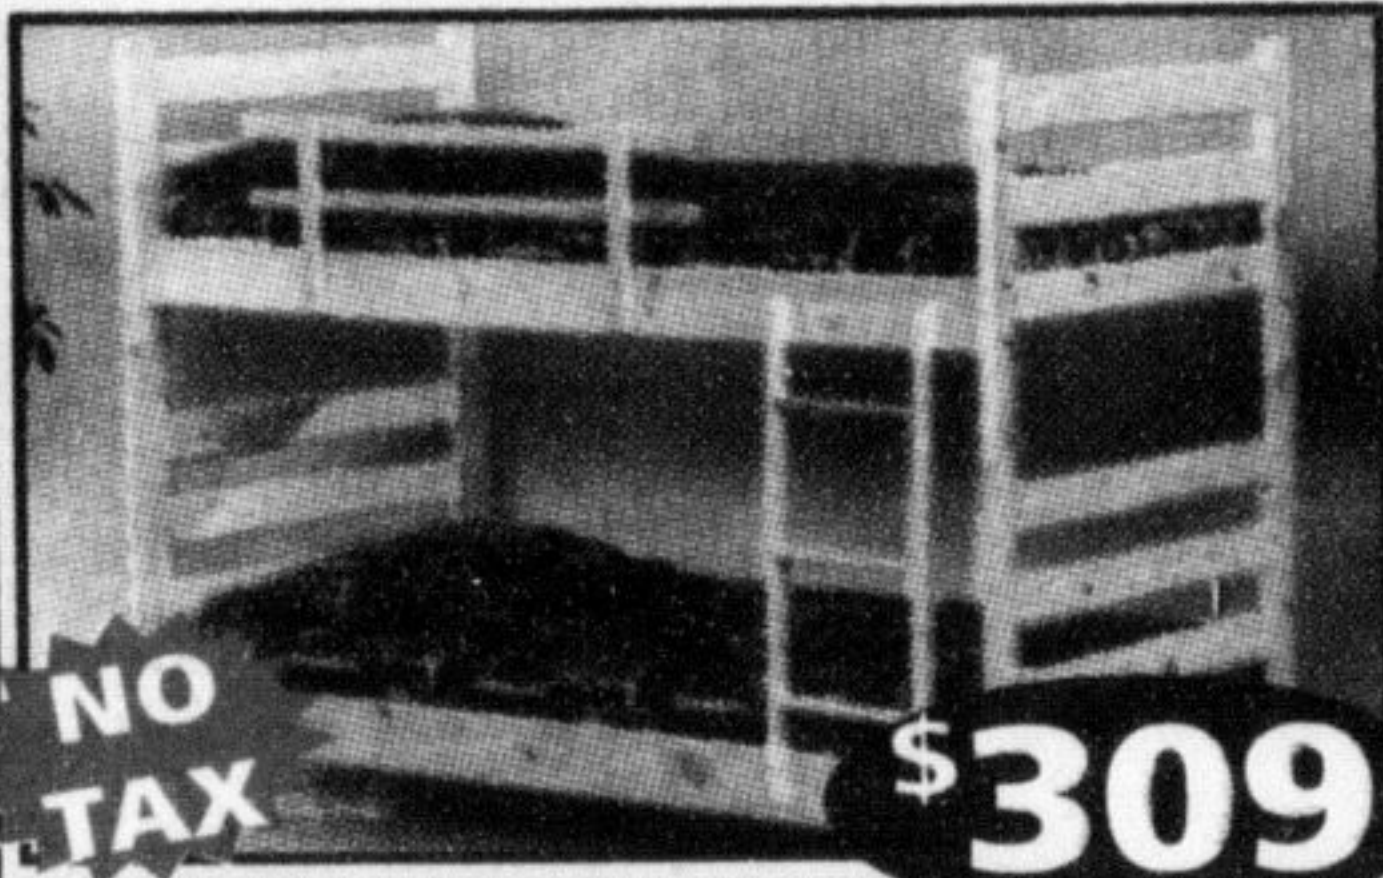

NO TAX
$309

8 OTHER STYLES AVAILABLE

MILAN BED