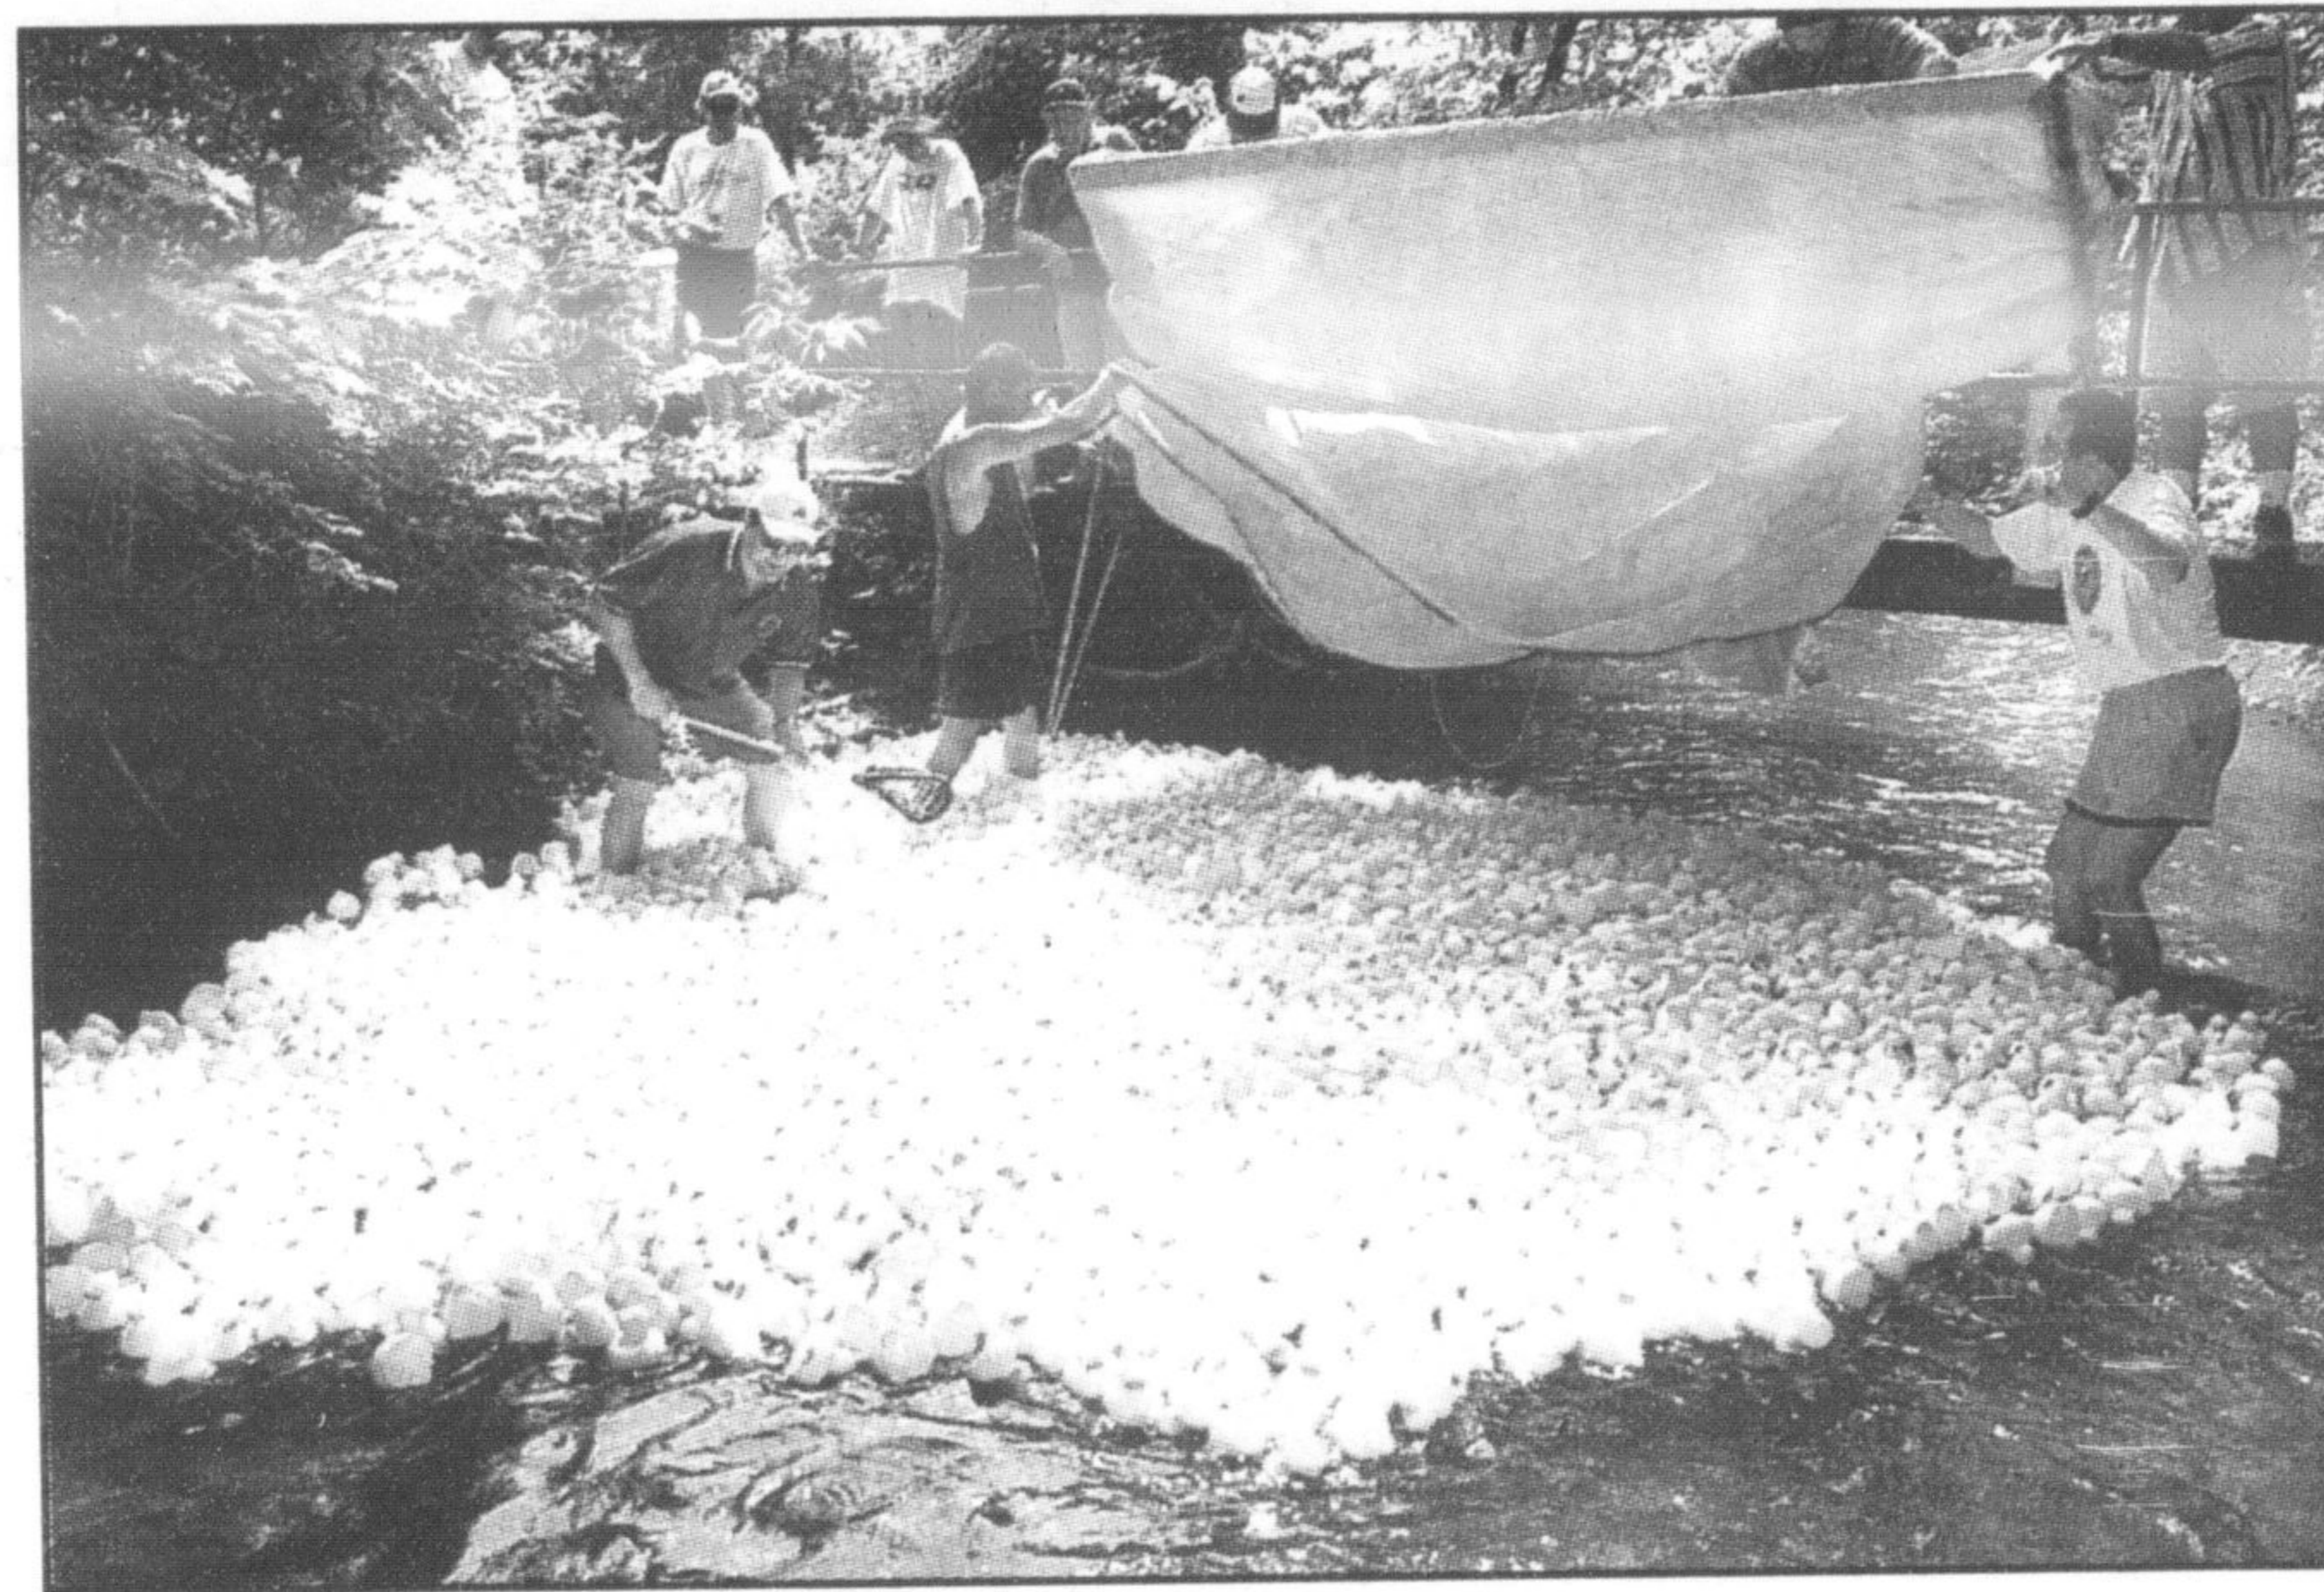

Wednesday, July 10th, Matinee 2:00 p.m.

GIFT CERTIFICATES AVAILABLE
Lotto Centre - Georgetown Market Centre
Theatre Parking Available at Rear

Celebration time

The annual Canada Day bash at Rotary Park was once again a big success. At left, members of the Milton Lions Club release the rubber ducks for the always popular duck race, while painted in patriotic fashion (above) is event-goer Liam Beehoo (below right) and Emily Goncz (bottom) — who take part in the water balloon toss and velcro stick game respectively. And Canada Day celebrations wouldn't have been complete without some local performers, including (below left) members of Dance Elite.