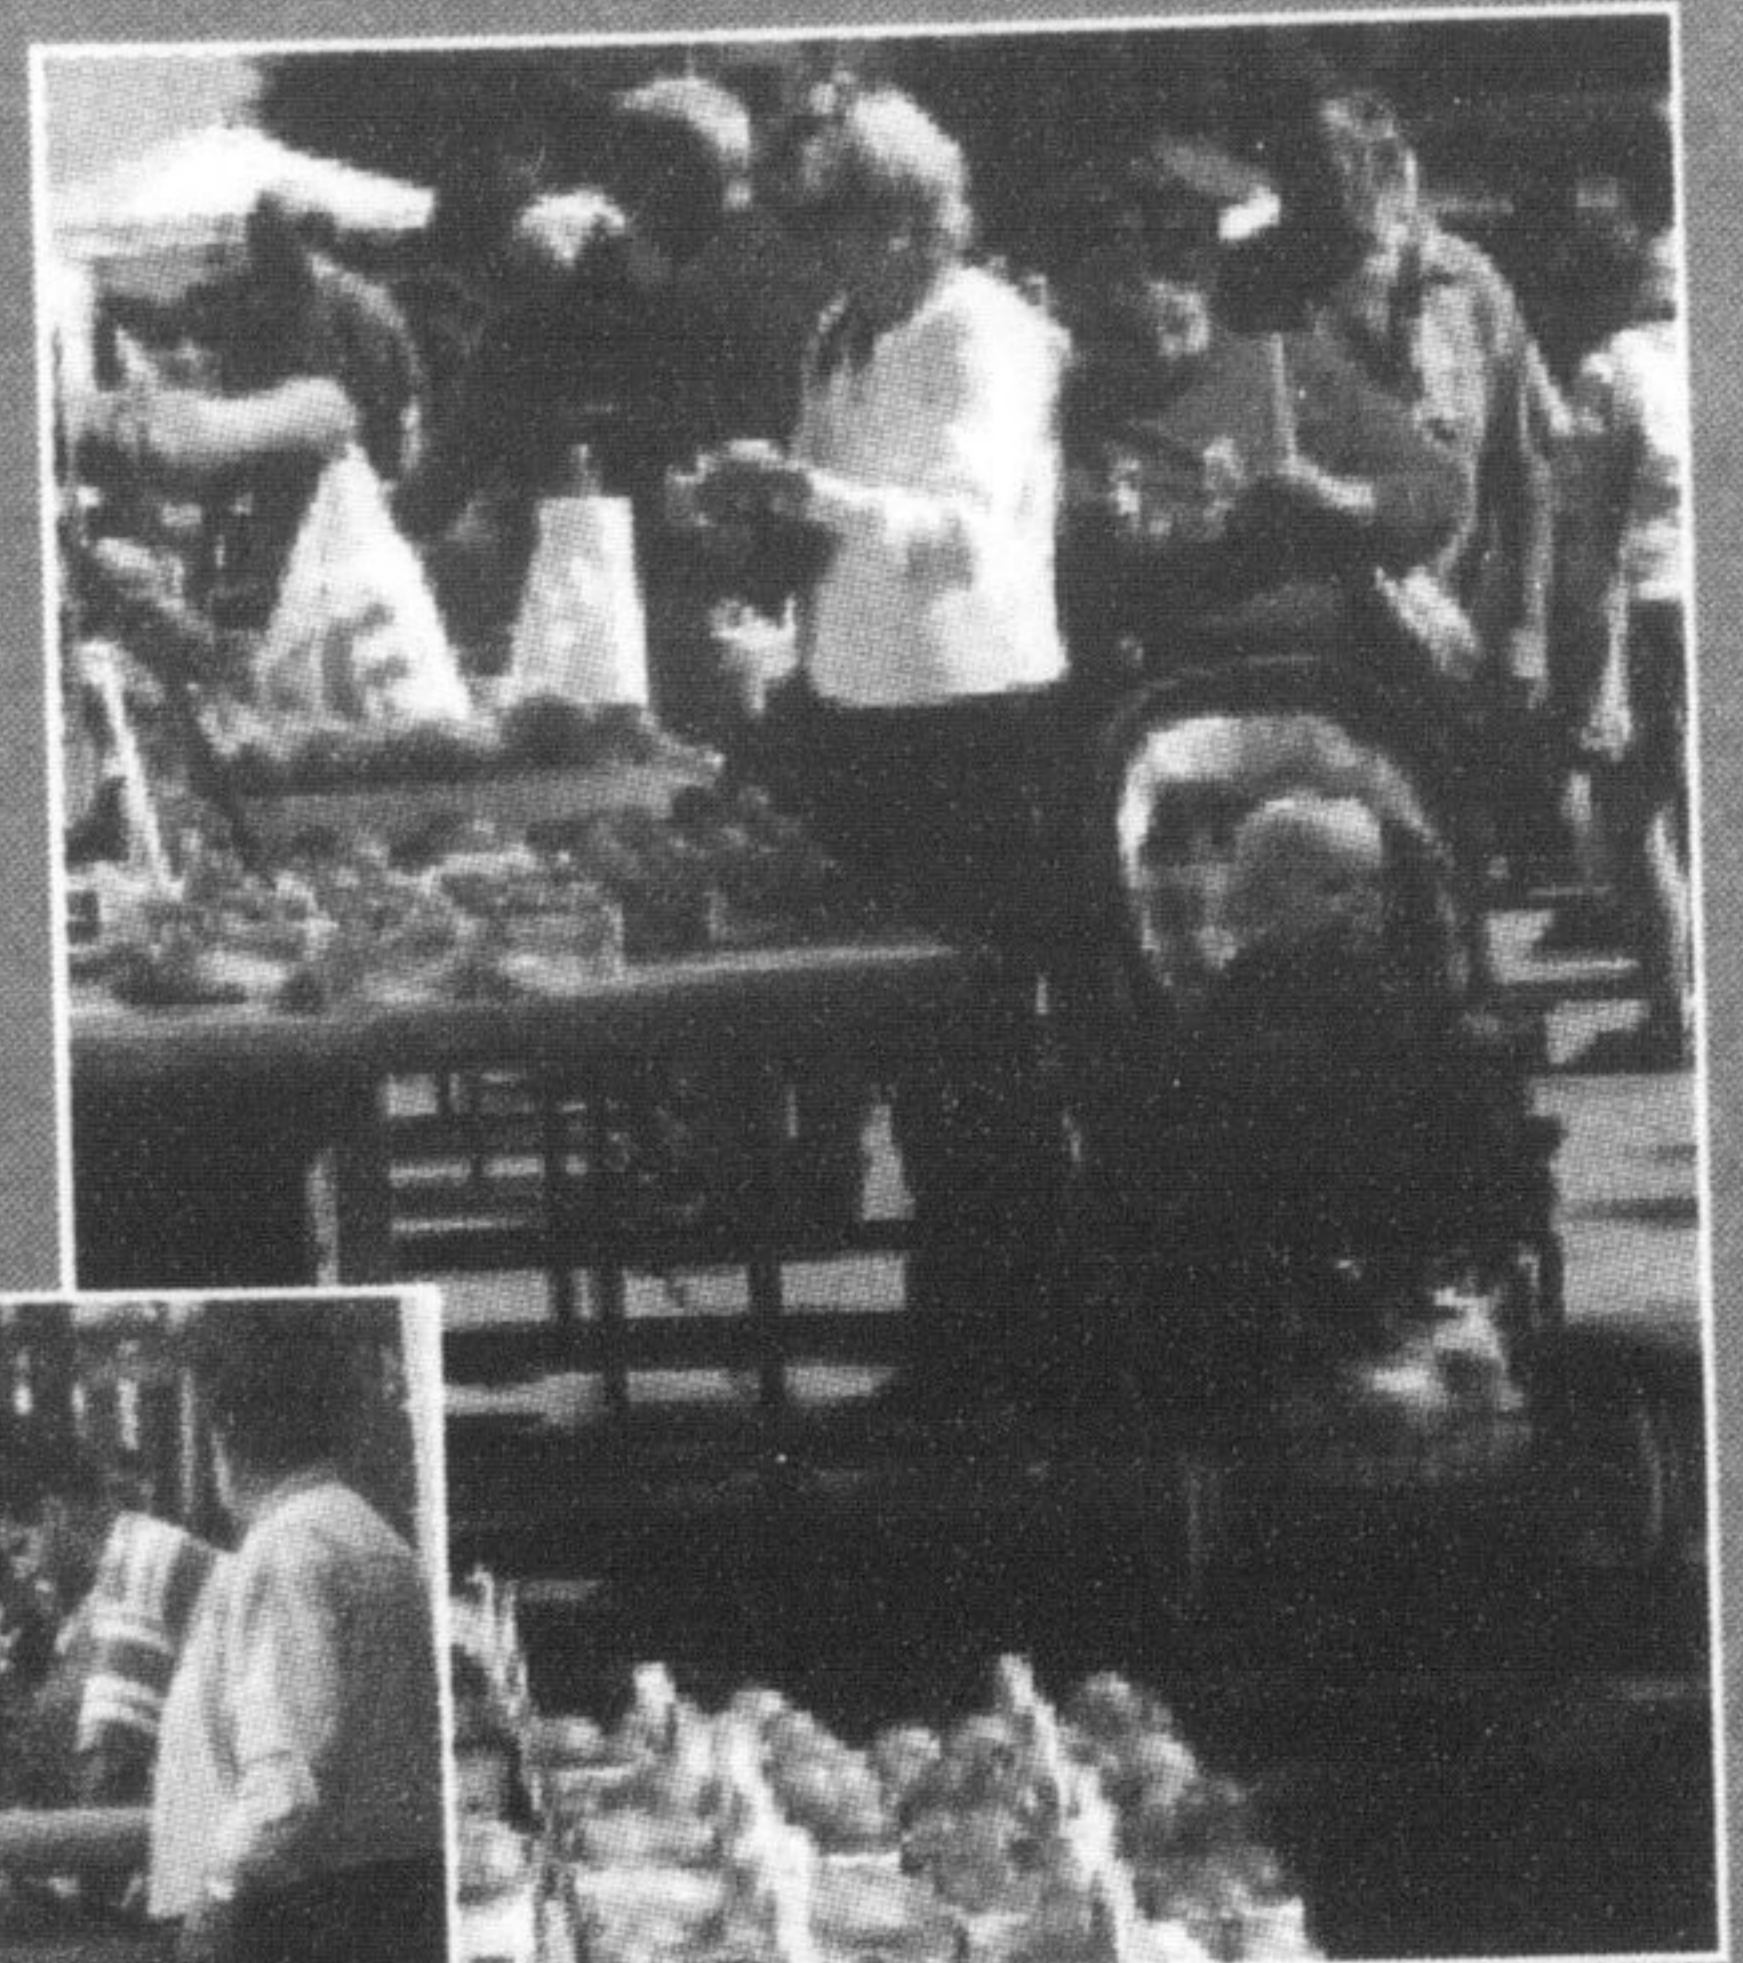

Milton FARMER'S MARKET

We're back home on MAIN STREET!

Every Saturday morning 7 am - 12 noon until the end of October

Extended Hours for this
Saturday, July 6th!
Join us as many of the vendors
are staying for the Grand
Reopening Celebrations
until 4pm!

Join us in
celebrating the
Grand Re-Opening of
Main Street!

The Milton Farmer's Market has been bringing farm-fresh goodness and old-fashioned hospitality to Milton for 30 years. Our farmers proudly display "picked fresh this morning" produce and the street comes alive with artisans and flower vendors.

The market is the Saturday morning meeting place bringing neighbours, visitors and farmers together to celebrate small town Ontario at its finest! Our newest residents are invited to discover why it has become a tradition enjoyed by thousands every year.

Farmer's Market Vendors

- | | | |
|--|--------------------------|----------------------------|
| 1) A Cappella Showcase | 12) Derryview Farms | 24) Plan B Organics |
| 2) Andrew's Scenic Acres | 13) Donna's Crafts | 25) Sabores Latinos |
| 3) Applevale Orchards | 14) Ercilla's Fine Foods | 26) Shelton Farms |
| 4) Beef Bloc | 15) Fleetwood Bakery | 27) Sylvia's Bakery |
| 5) Bella Tavola | 16) Gallant Farms | 28) Teresa's Garden Centre |
| 6) Blyleven Farms | 17) Grains & Co. | 29) Van Elswyk Farms |
| 7) Bousfield's Apples & Cider | 18) Hutchison Farms | 30) Wagget Farms |
| 8) Burlington Farmer's Market & Cheese Co. | 19) Law Farms | 31) Willow Creek |
| 9) Coulson Farm | 20) Maziarz Meats | 32) Williams Orchards |
| 10) Credit Valley Artisans | 21) From Our Farm | 33) Wooldridge |
| 11) Dar's Delights | 22) Penner Farm | 34) Sam & Son |
| | 23) Laurensen's Farm | 35) Jen-Mar (Crafter) |